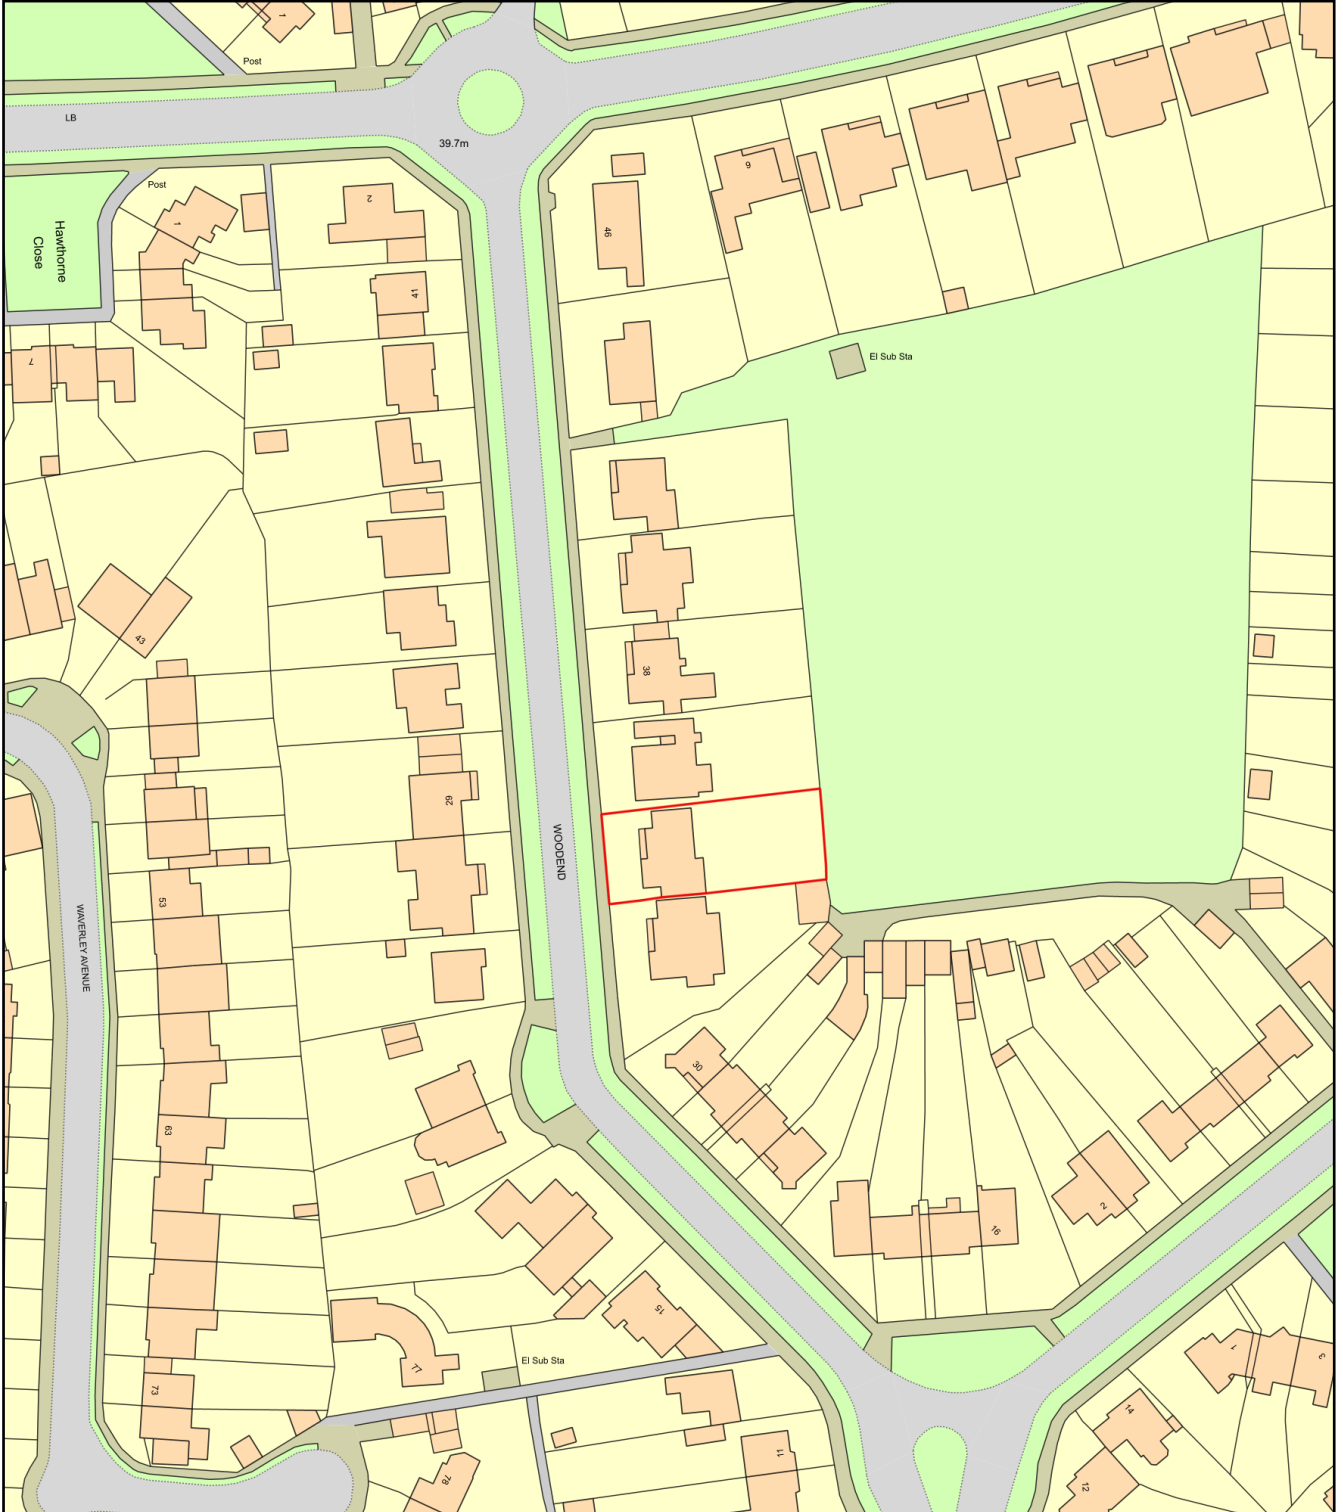

34 Woodend, SM1 3LJ

Plan Produced for: TS
Date Produced: 18 Jul 2023
Plan Reference Number: TQRQM23199092650425
Scale: 1:1250 @ A4