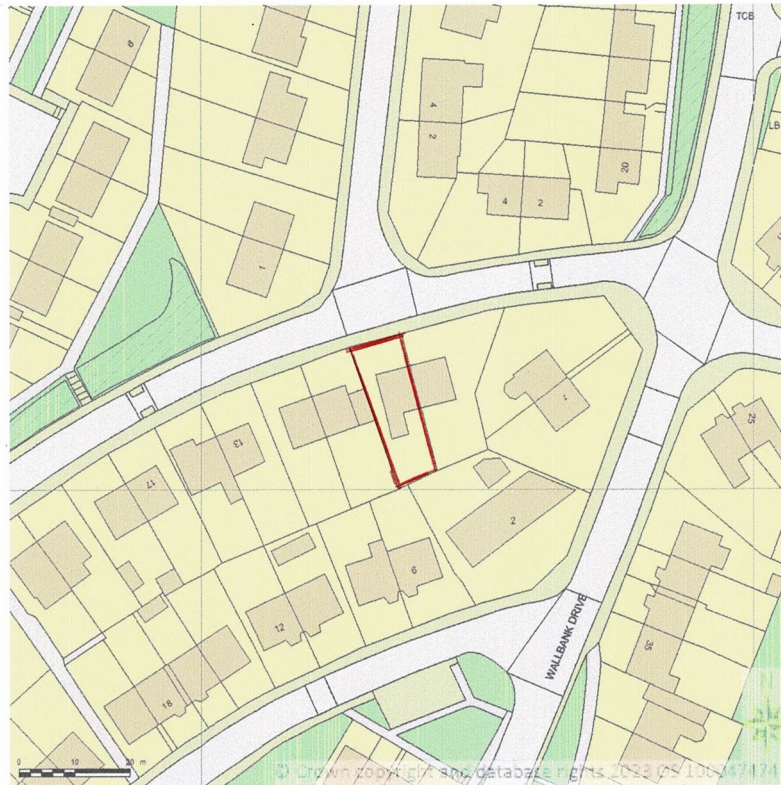

SITE LOCATION PLAN
AREA 2 HA
SCALE 1:1250 on A4
CENTRE COORDINATES: 388036, 417417

Supplied by Streetwise Maps Ltd
www.streetwise.net
Licence No: 100047474
01/11/2023 16:12