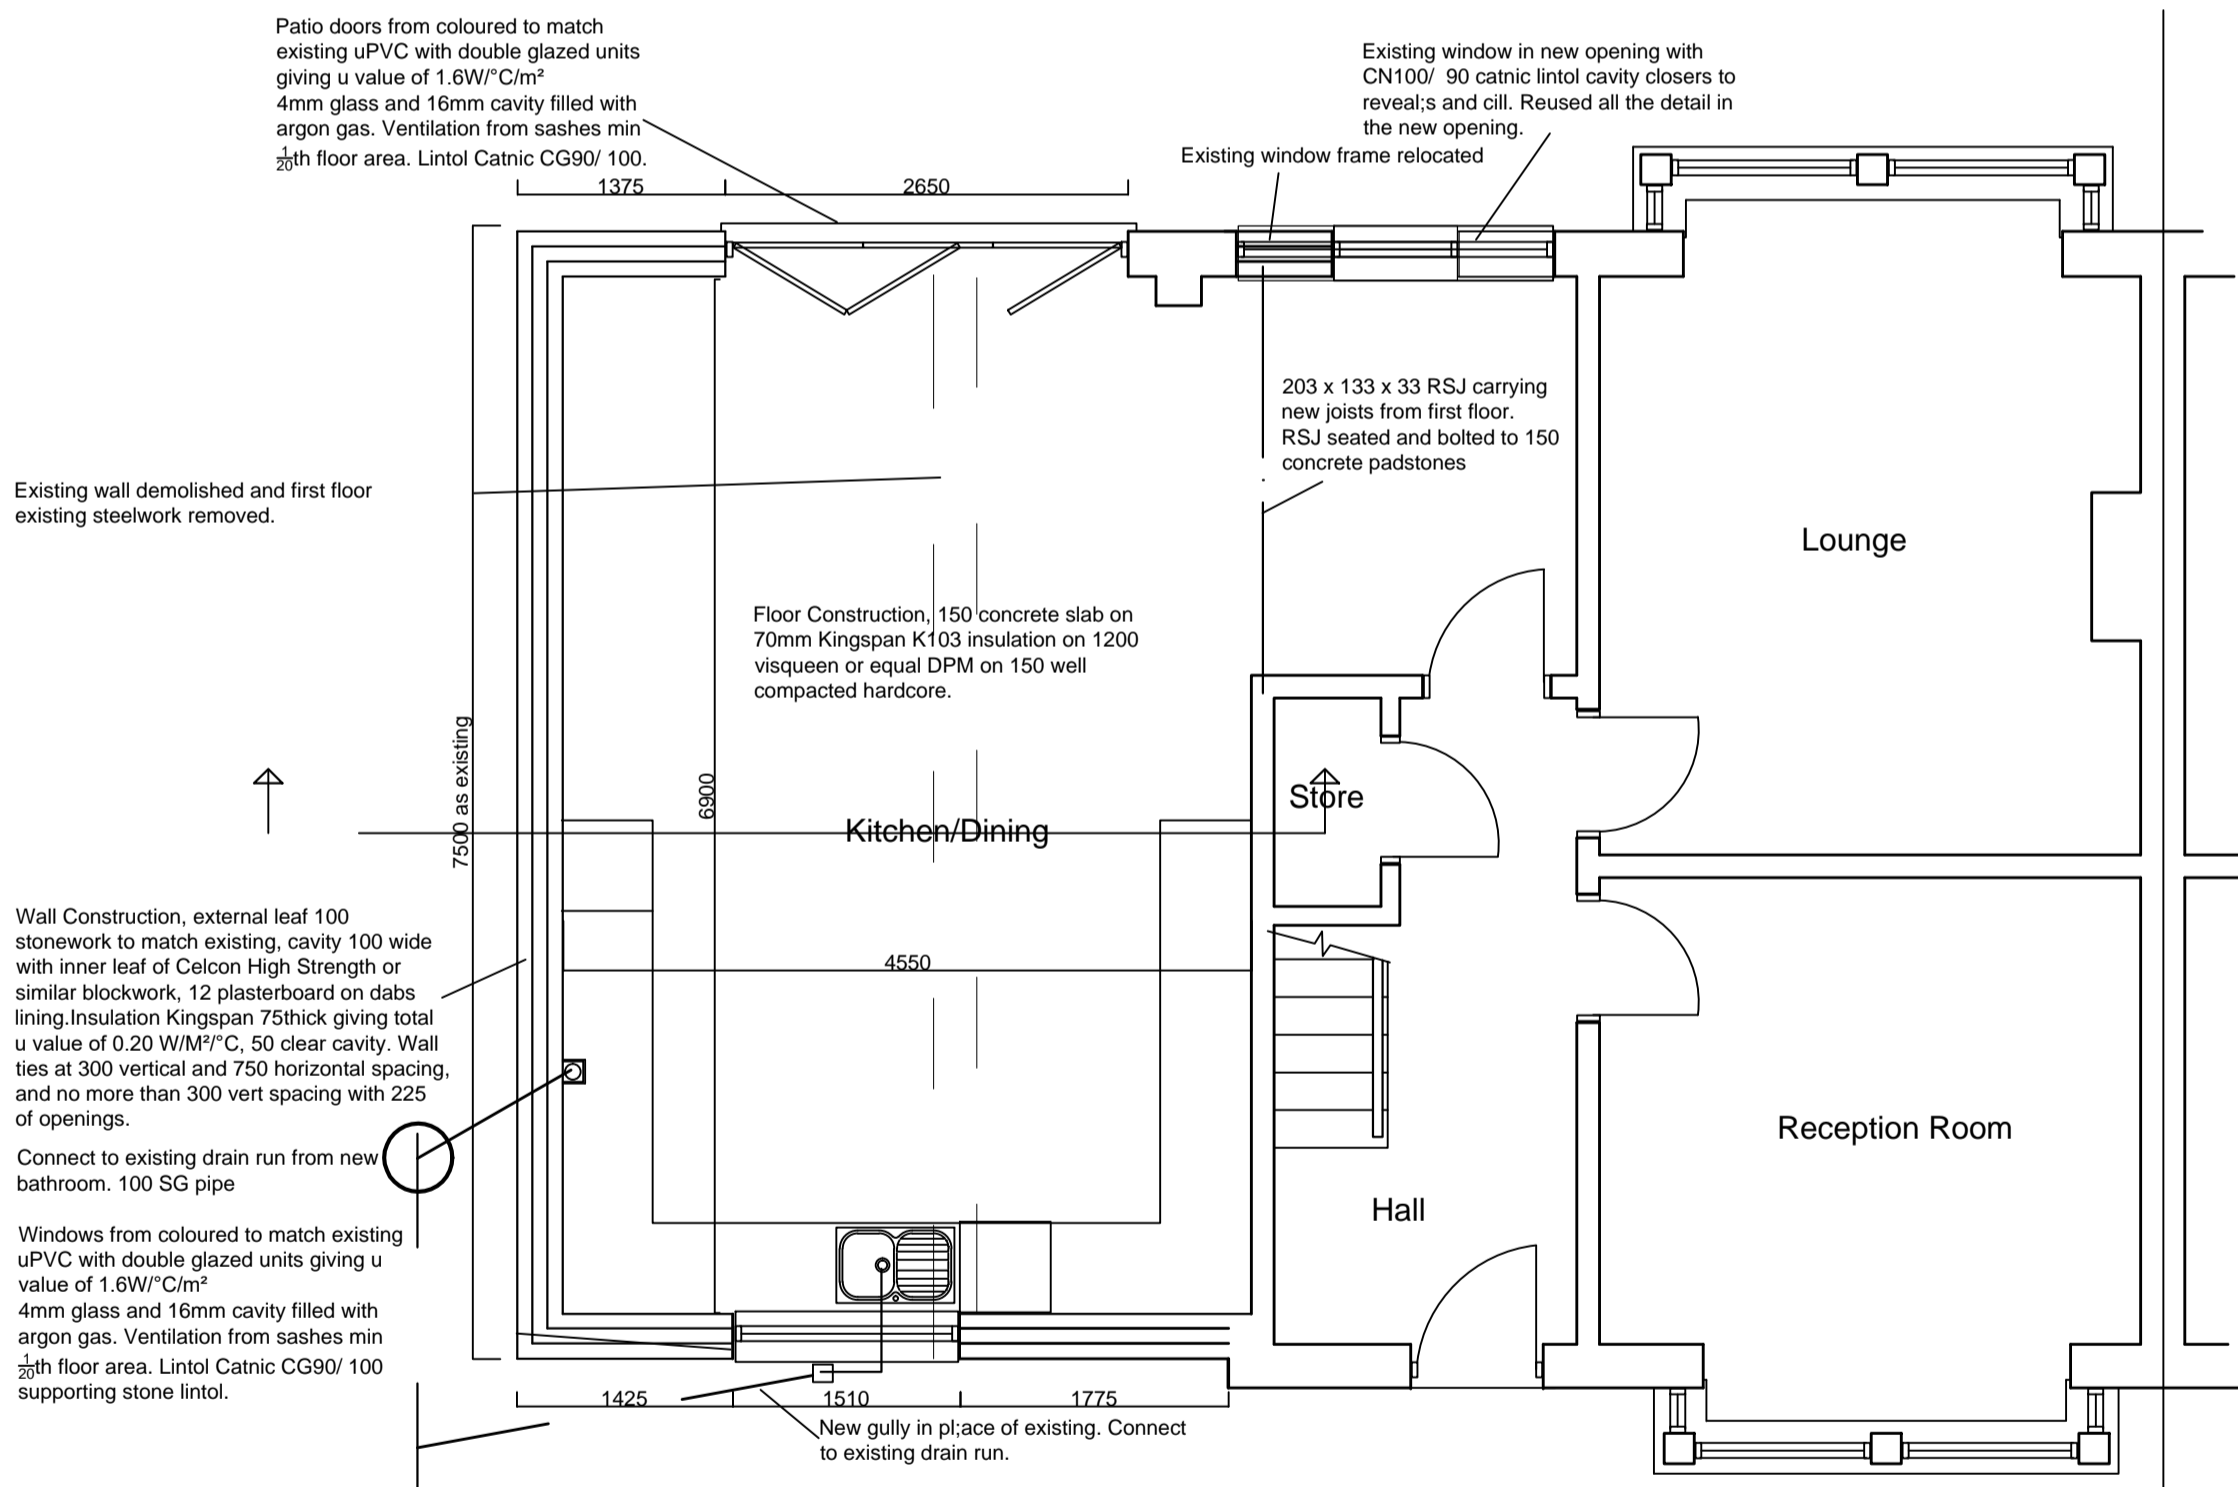

Proposed First Floor Layout

Proposed Ground Floor Layout

Drawing  
Proposed Layouts

Address  
183 Haslingden Old Road  
Rawtenstall

Client

Dwg No  
15045/24

Scale  
1.50

DJ Hancock Design  
22 Croft Street  
Bacup  
Lancashire  
Tel 01706 563502  
Mob 07599 008 791