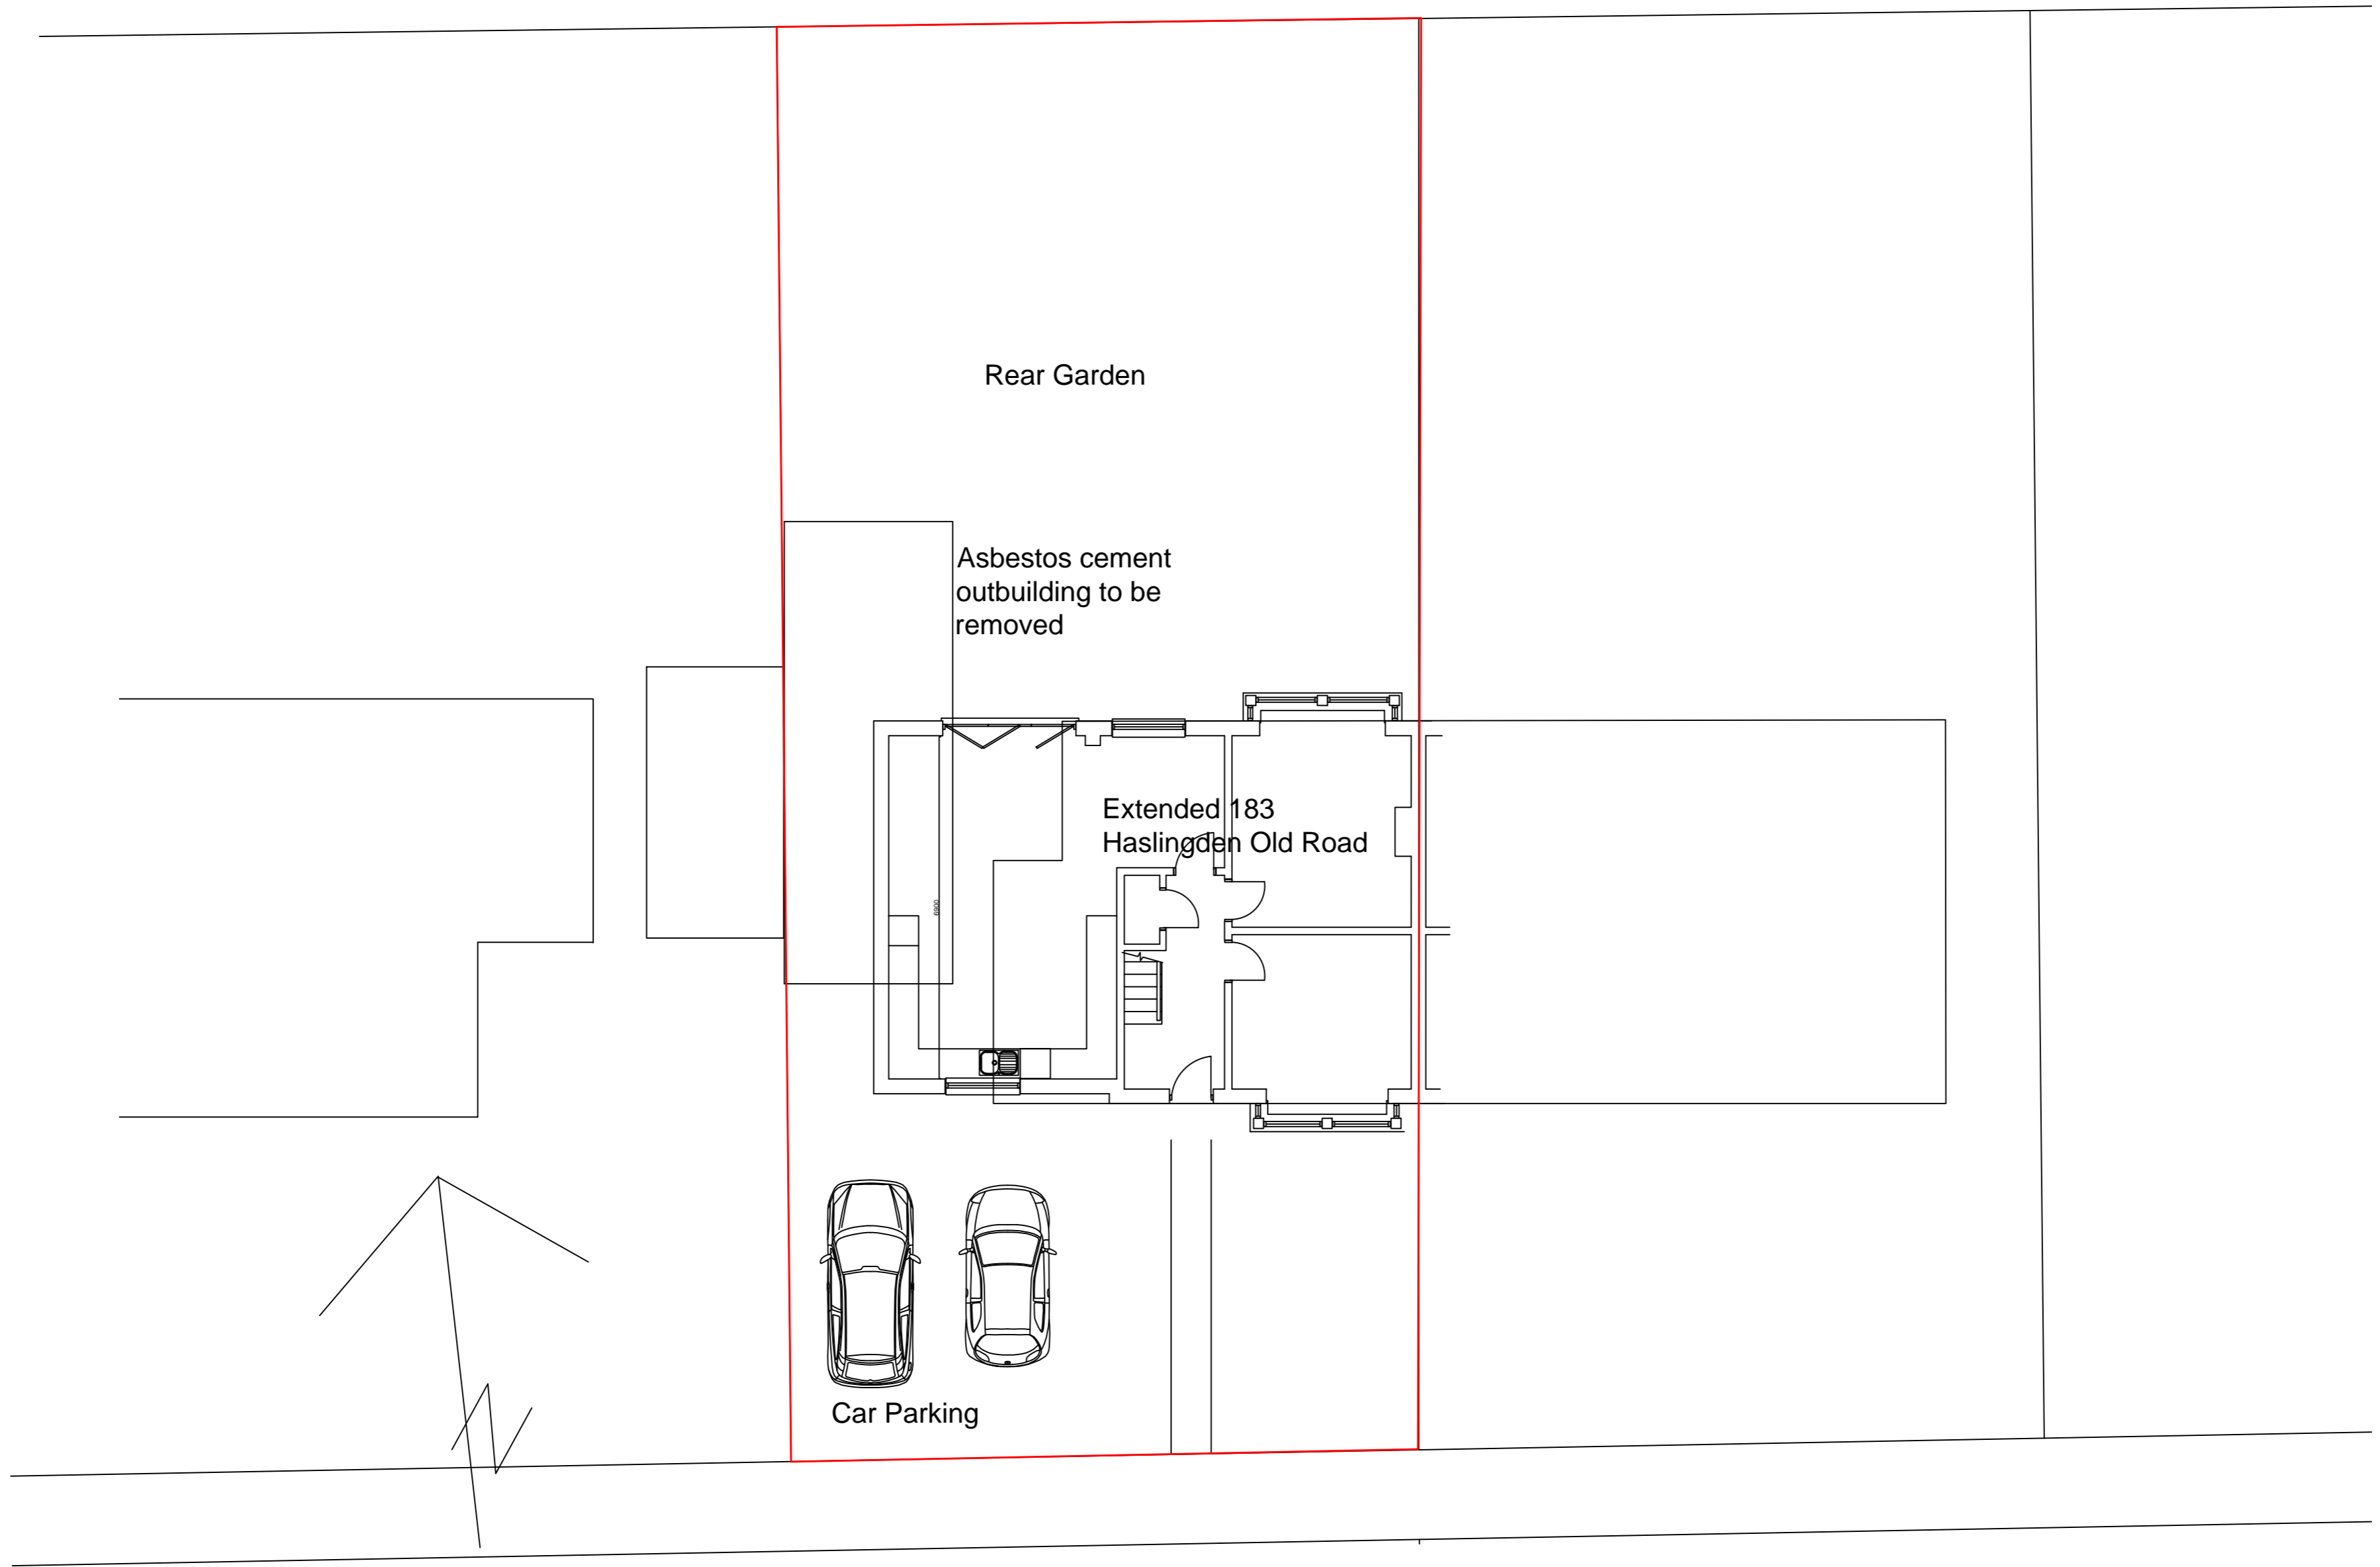

Open countryside

Drawing

Location Plan

Address

183 Haslingden Old Road
Rawtenstall

Client

Dwg No
15045/26

Scale
1:100