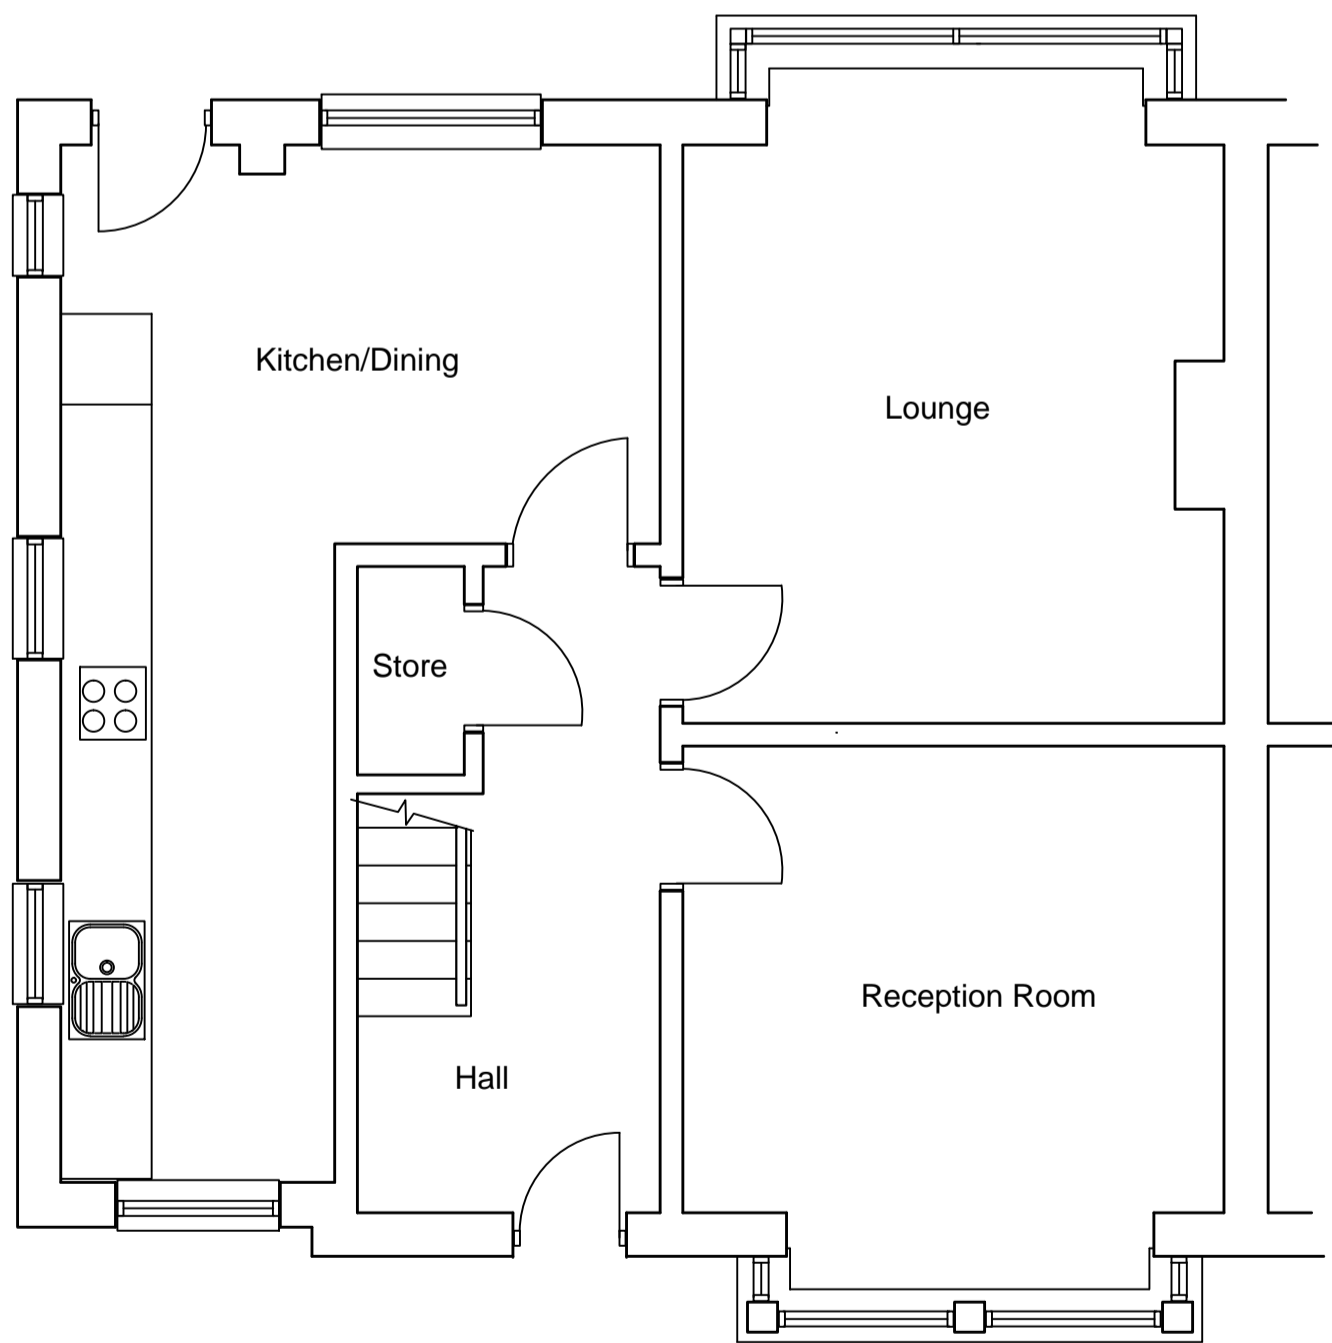

Existing First Floor Layout

Existing Ground Floor Layout

Drawing  
Existing Layouts

Address  
183 Haslingden Old Road  
Rawtenstall

Client

Dwg No  
15045/22

Scale  
1:50

**DJ Hancock Design**  
**22 Croft Street**  
**Bacup**  
**Lancashire**  
**Tel 01706 563502**  
**Mob 07599 008 791**