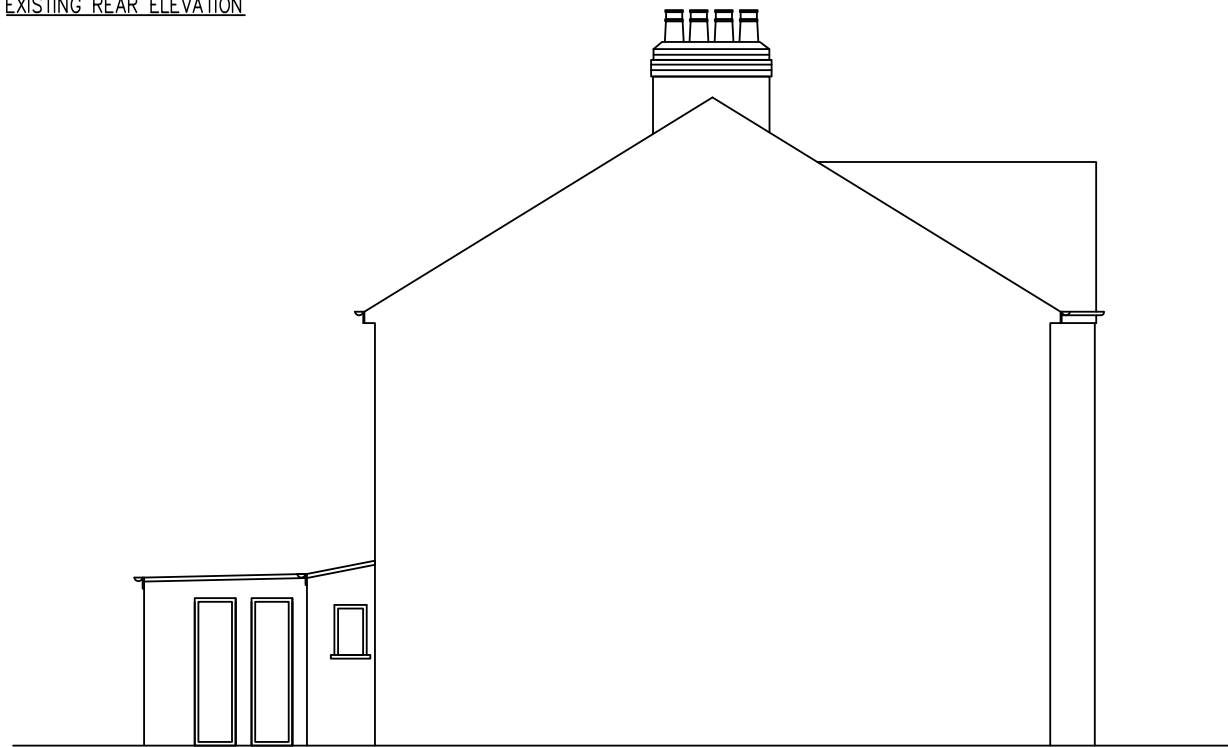

EXISTING REAR ELEVATION

EXISTING SIDE ELEVATION

EXISTING SIDE ELEVATION

Drawn By: M. Nejad (Applicant) 61 Overdale Road London W5 4TU	Project		61 Overdale Road		Name	Date	Scale	
	Drawing Title		Existing Elevations		Drawn	MMN	06/11/2023	1:100 @ A3
					Designed	MMN	06/11/2023	File No. 2311 v2.dwg
					Checked	YKF	06/11/2023	Drawing Status
					Approved	MMN	06/11/2023	
				Drawing No.			2311-03	
							Revision	