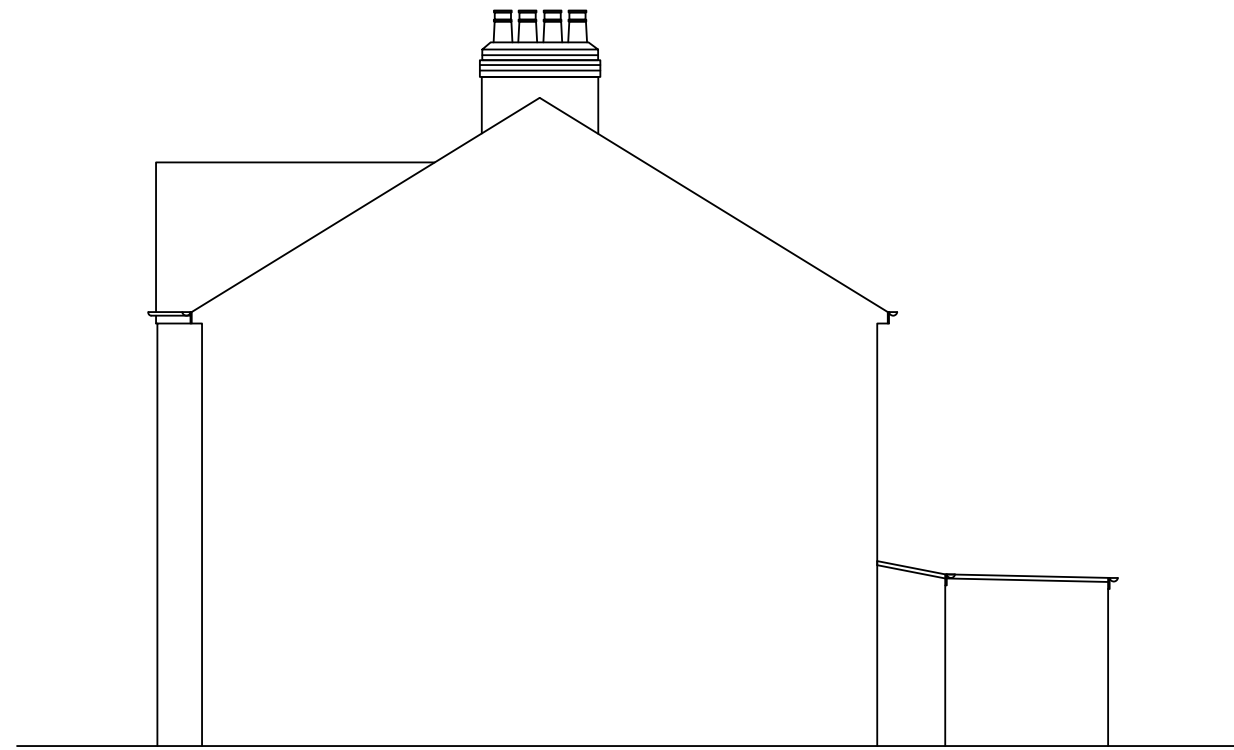

EXISTING REAR ELEVATION

EXISTING SIDE ELEVATION

EXISTING SIDE ELEVATION

Drawn By: M. Nejad (Applicant) 61 Overdale Road London W5 4TU	Project		61 Overdale Road		Name	Date	Scale	
	Drawing Title		Existing Elevations		Drawn	MMN	06/11/2023	1:100 @ A3
					Designed	MMN	06/11/2023	File No. 2311 v2.dwg
					Checked	YKF	06/11/2023	Drawing Status
					Approved	MMN	06/11/2023	
				Drawing No.			2311-03	
							Revision	