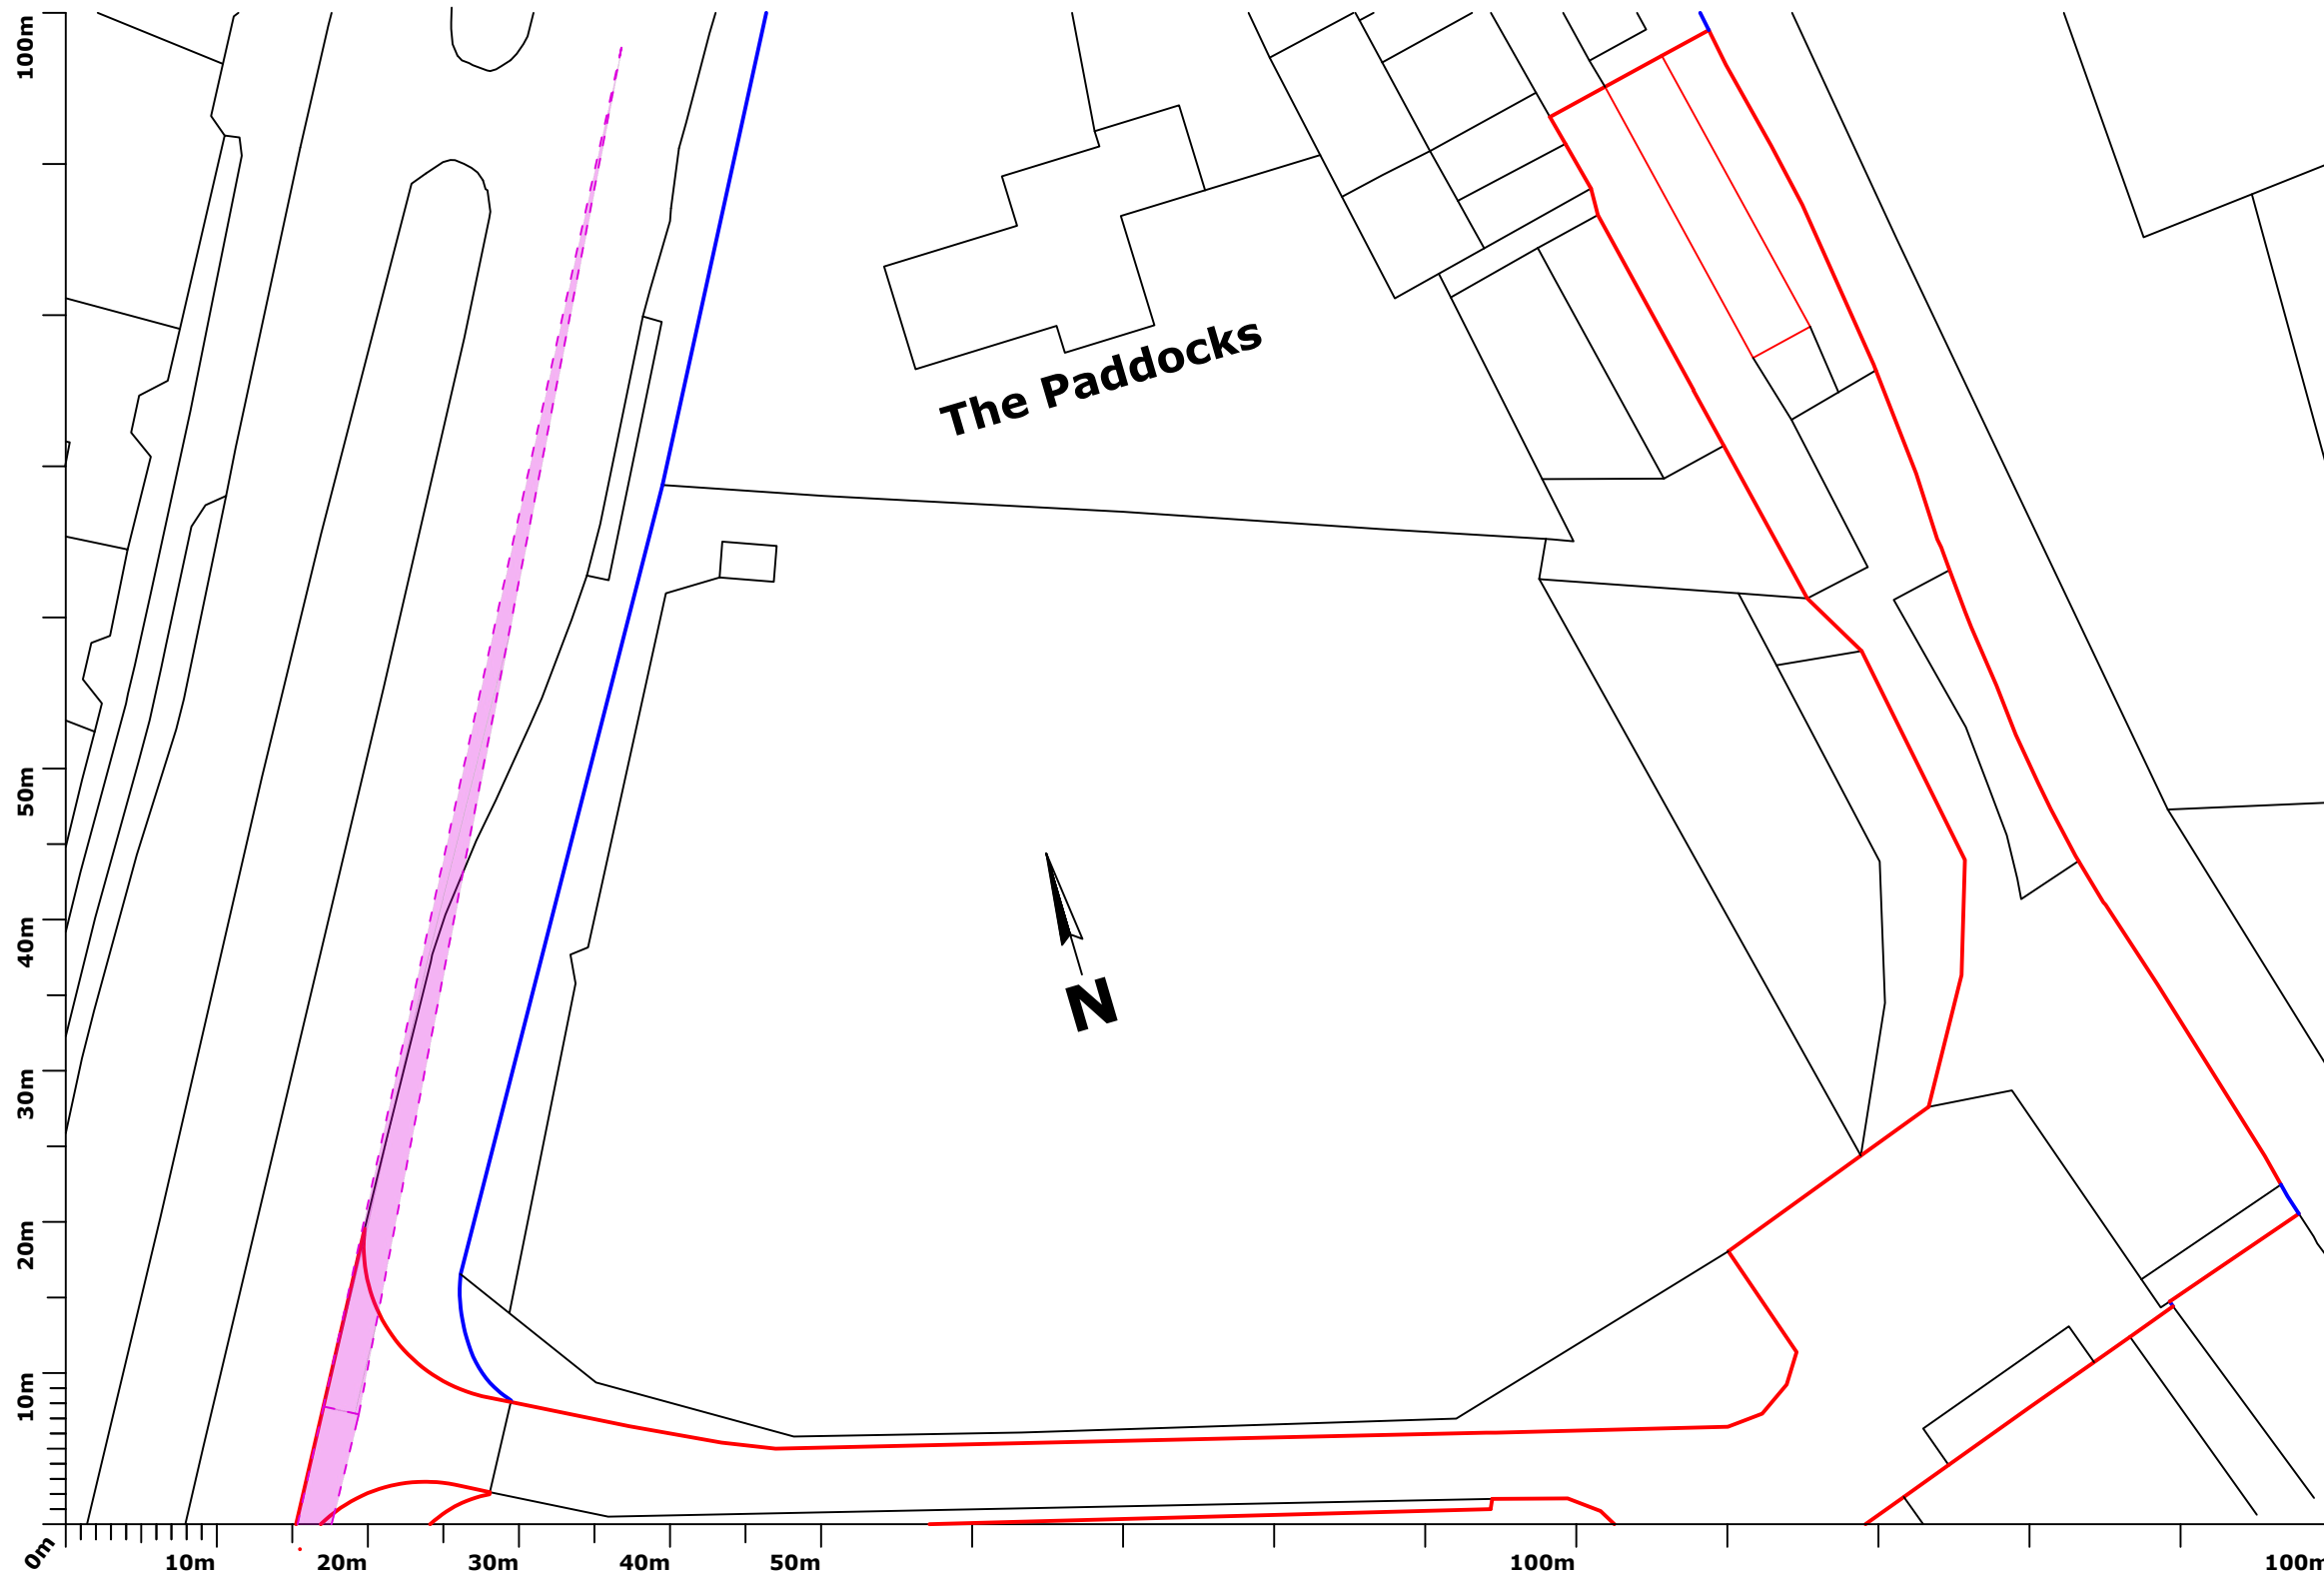

TITLE: Existing/Proposed: Site Plan		
DATE: 26/10/23		
REF: 0837	DRAWING: 02	REVISION: 3
SCALE: 1:500	SHEET SIZE: A3	
DRAWN BY: SH	CHECKED BY: EC	
CONTACT: seth@planningdirect.co.uk		

CLIENT: COE

APPLICATION SUMMARY:
Conversion of a stable to a self-contained dwellinghouse (C3)

KEY:

-  Site boundary
-  Curtilage of owned property

NOTES:

Ordnance Survey®
Ukmapcentre.com

Serial number: 227492
© Crown copyright and database right 2021
Ordnance Survey licence 100048957
Reproduction in whole or in part is prohibited
without the prior permission of Ordnance Survey