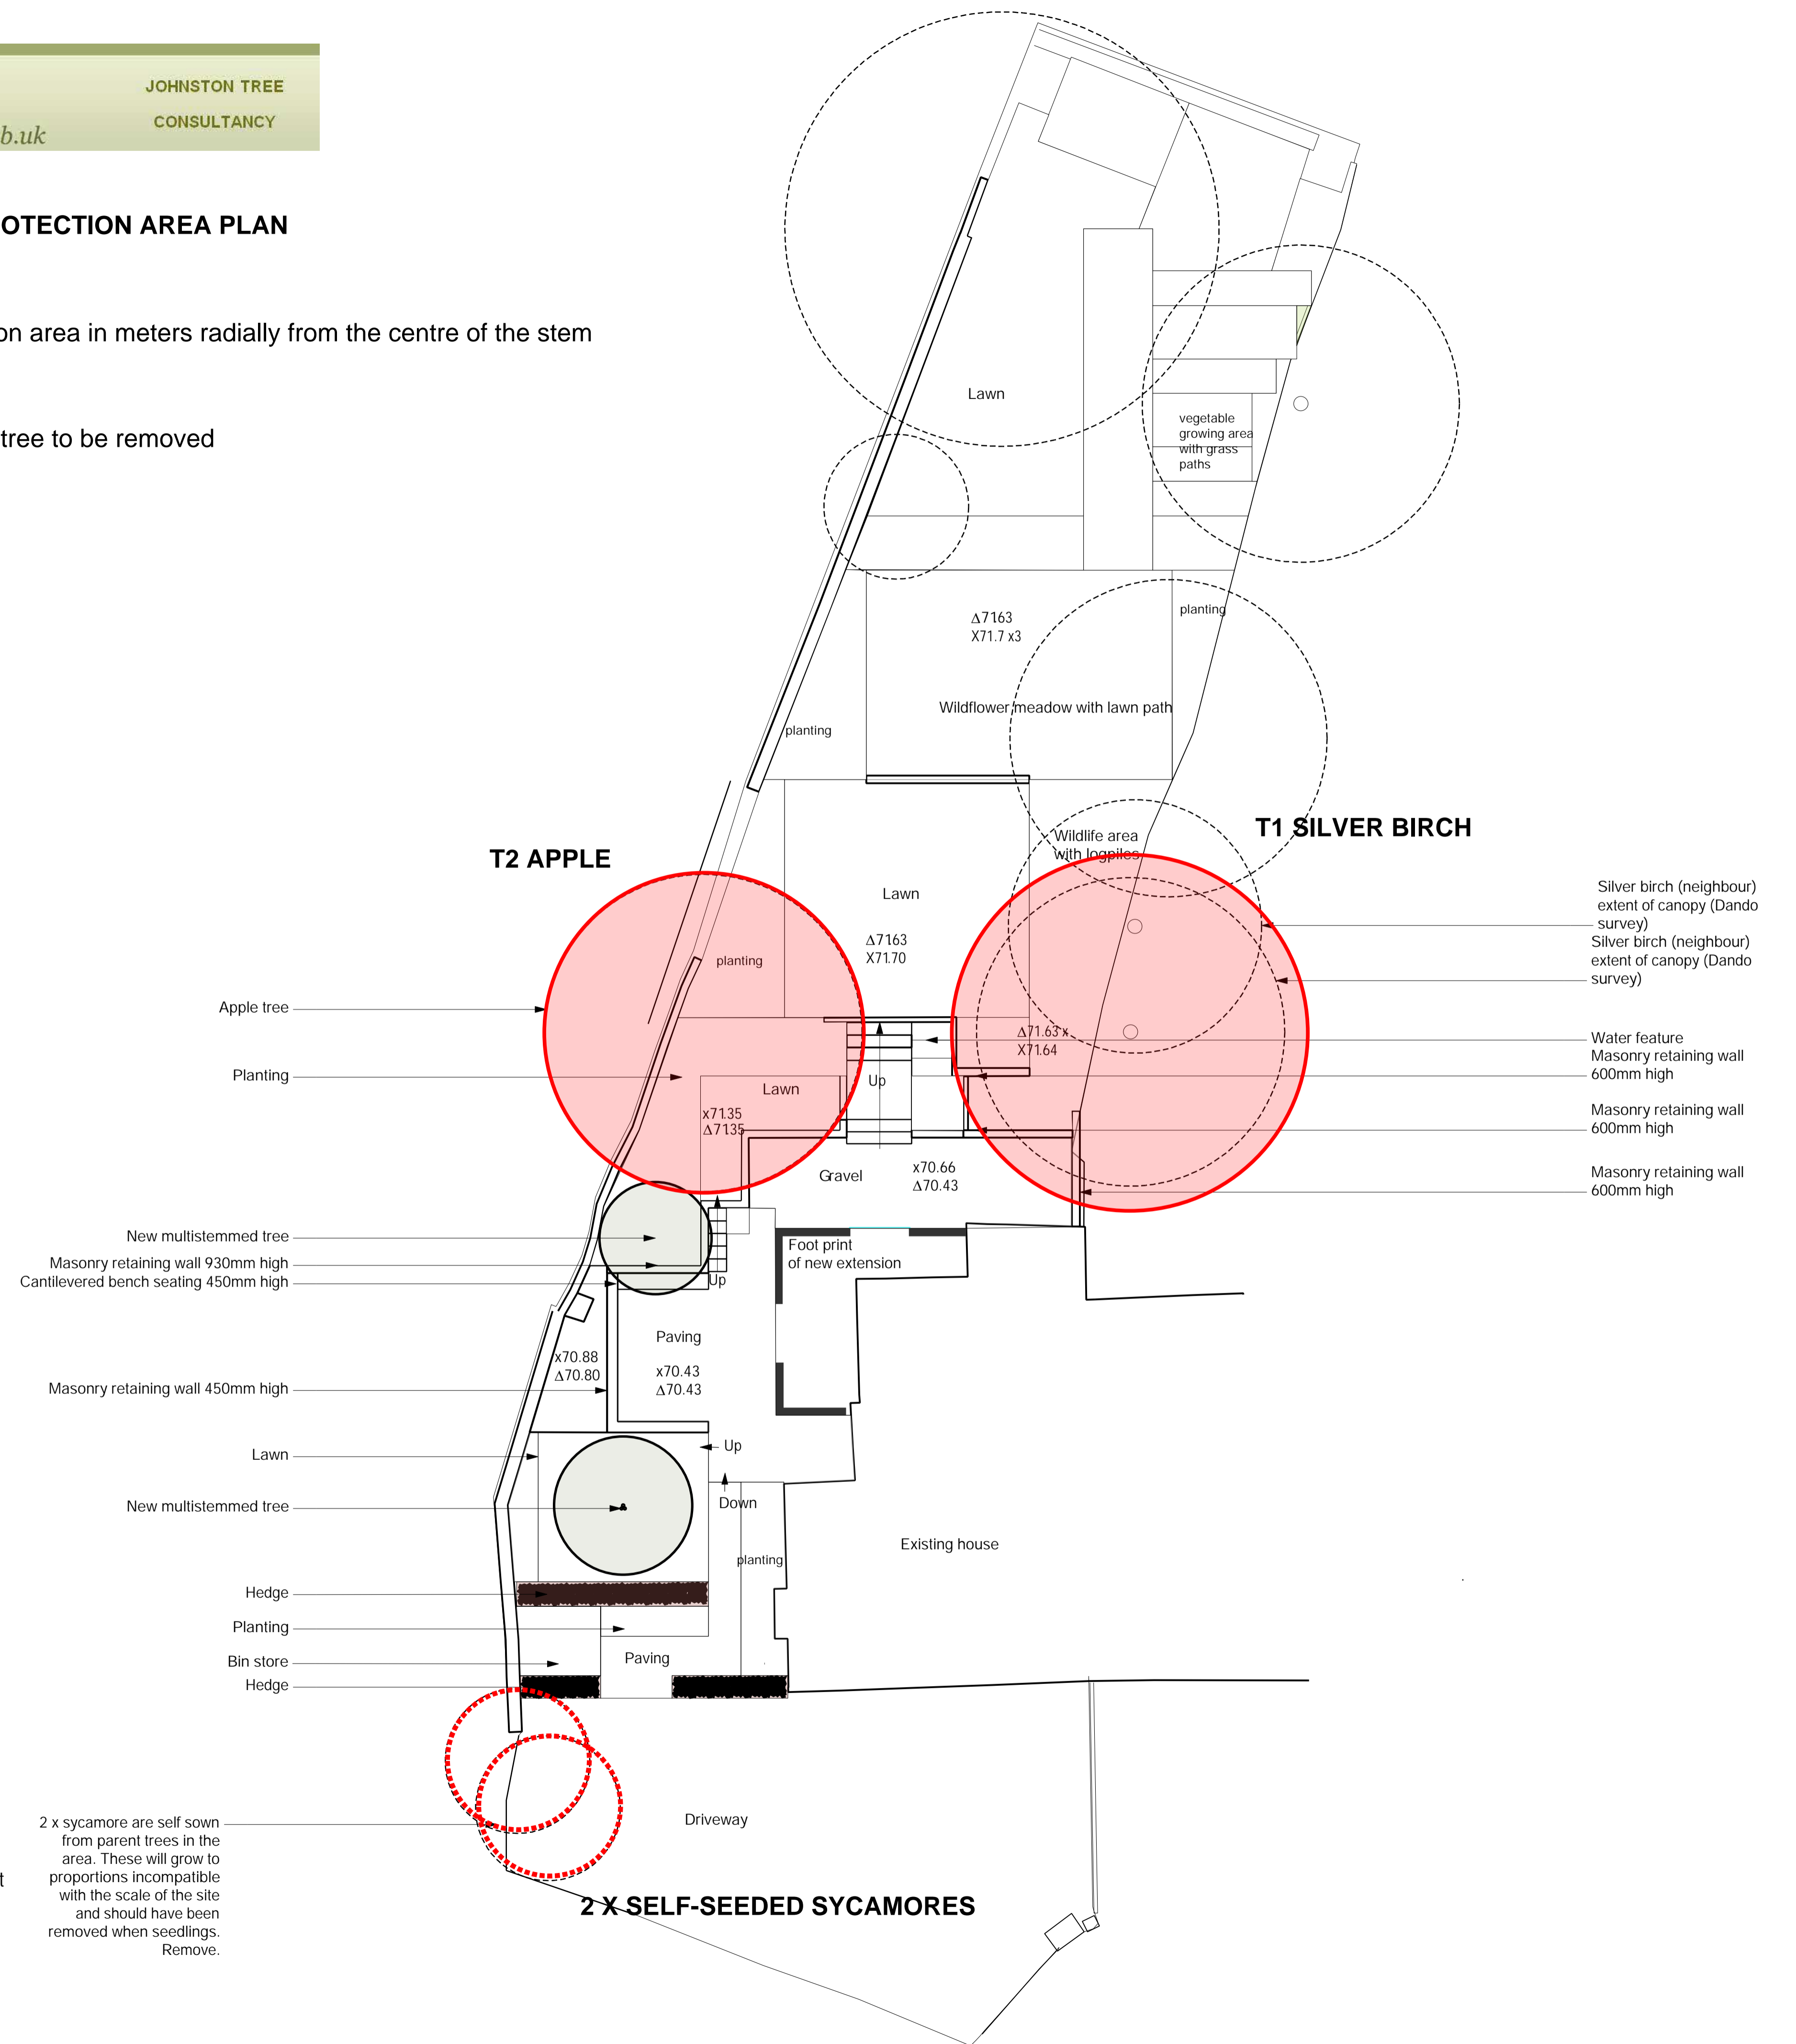

APPENDIX 2 ROOT PROTECTION AREA PLAN

-  Root protection area in meters radially from the centre of the stem
-  As above but tree to be removed

x - existing spot height
 Δ - new spot height

2 x sycamore are self sown from parent trees in the area. These will grow to proportions incompatible with the scale of the site and should have been removed when seedlings. Remove.

2 X SELF-SEEDED SYCAMORES

Four Farthings
McFauld Way
Whitchurch
Hampshire
RG28 7LR

Client:

Jo and Tim Fisher
The Hermitage
Church Street
Whitchurch
Hampshire
RG28 7AD

Project:

The Hermitage

Drawing Number: 10

Drawing Title:
Setting out - Annotations

Date: 1 November 2023

Sheet Scale: 1:100@A1

Revision Num:	Revision Date:

Notes: