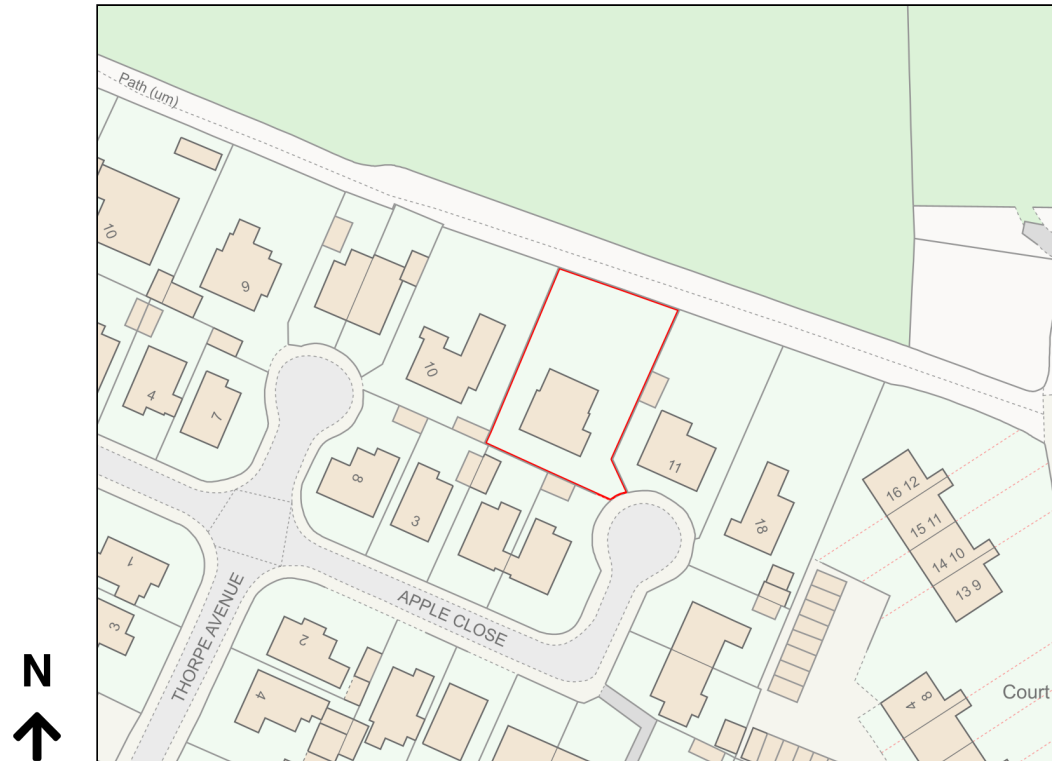

Location Plan

Site Address: 9, Apple Close, Exmouth, EX8 4QN

Date Produced: 07-Nov-2023

Scale: 1:1250 @A4

Planning Portal Reference: PP-12585345v1