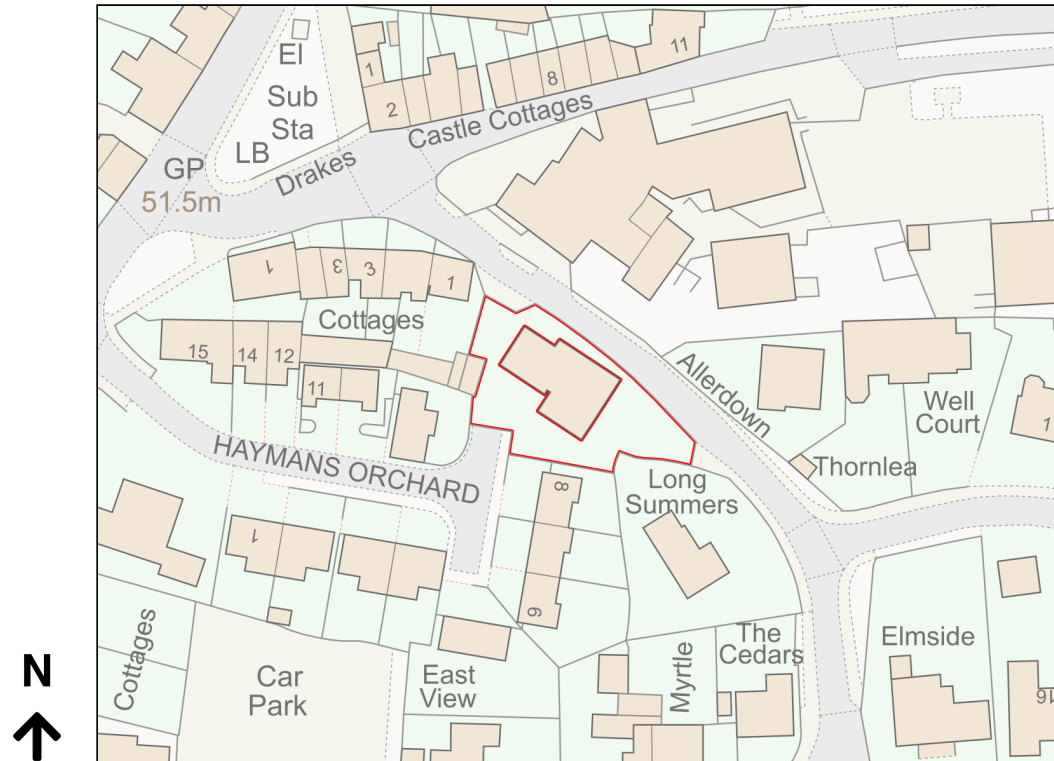

Location Plan

Site Address: Langley House, Town Lane, Woodbury, EX5 1NH

Date Produced: 08-Nov-2023

Scale: 1:1250 @A4

Planning Portal Reference: PP-12590102v1