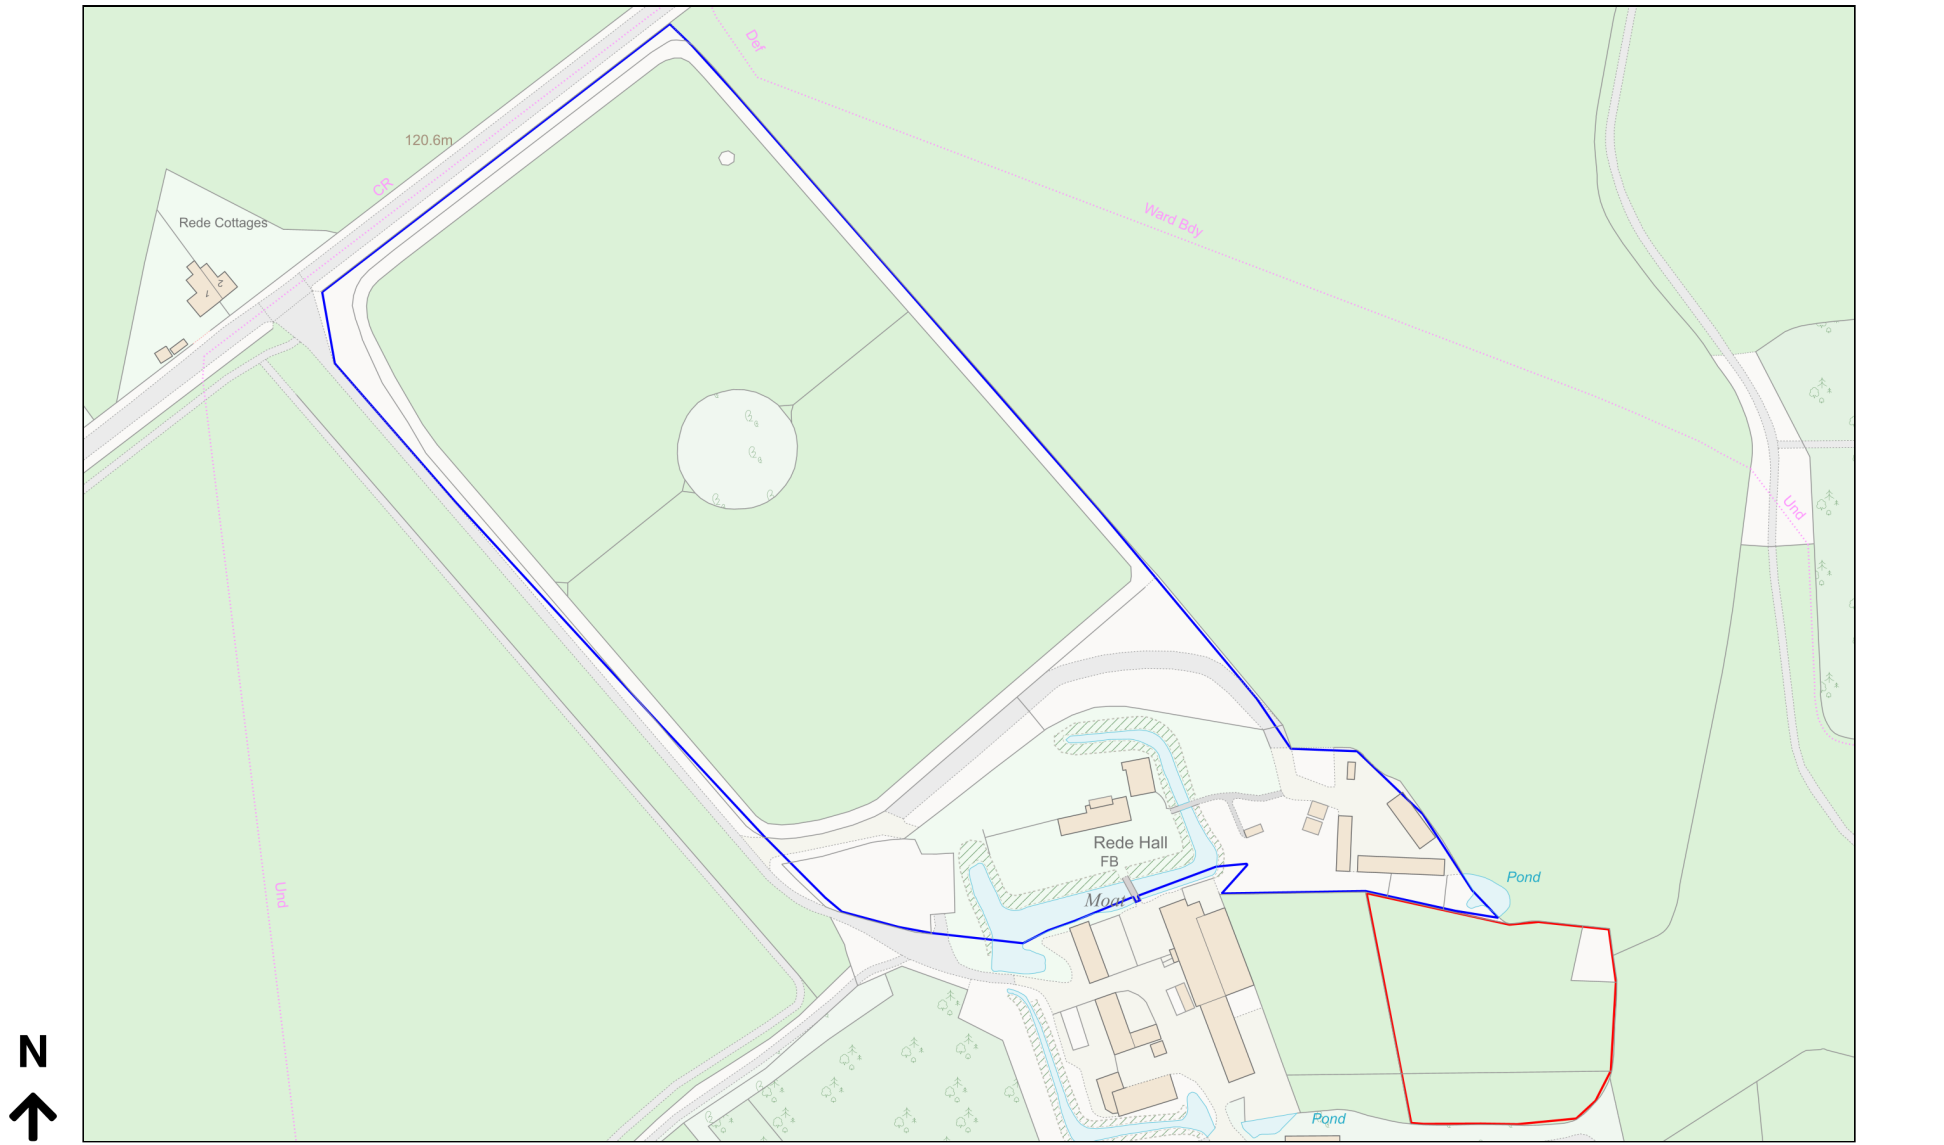

Location Plan

Site Address: Rede Hall, Bury Road, Chedburgh, IP29 4UG

Date Produced: 06-Nov-2023

Scale: 1:2500 @A4

Planning Portal Reference: PP-12582101v1