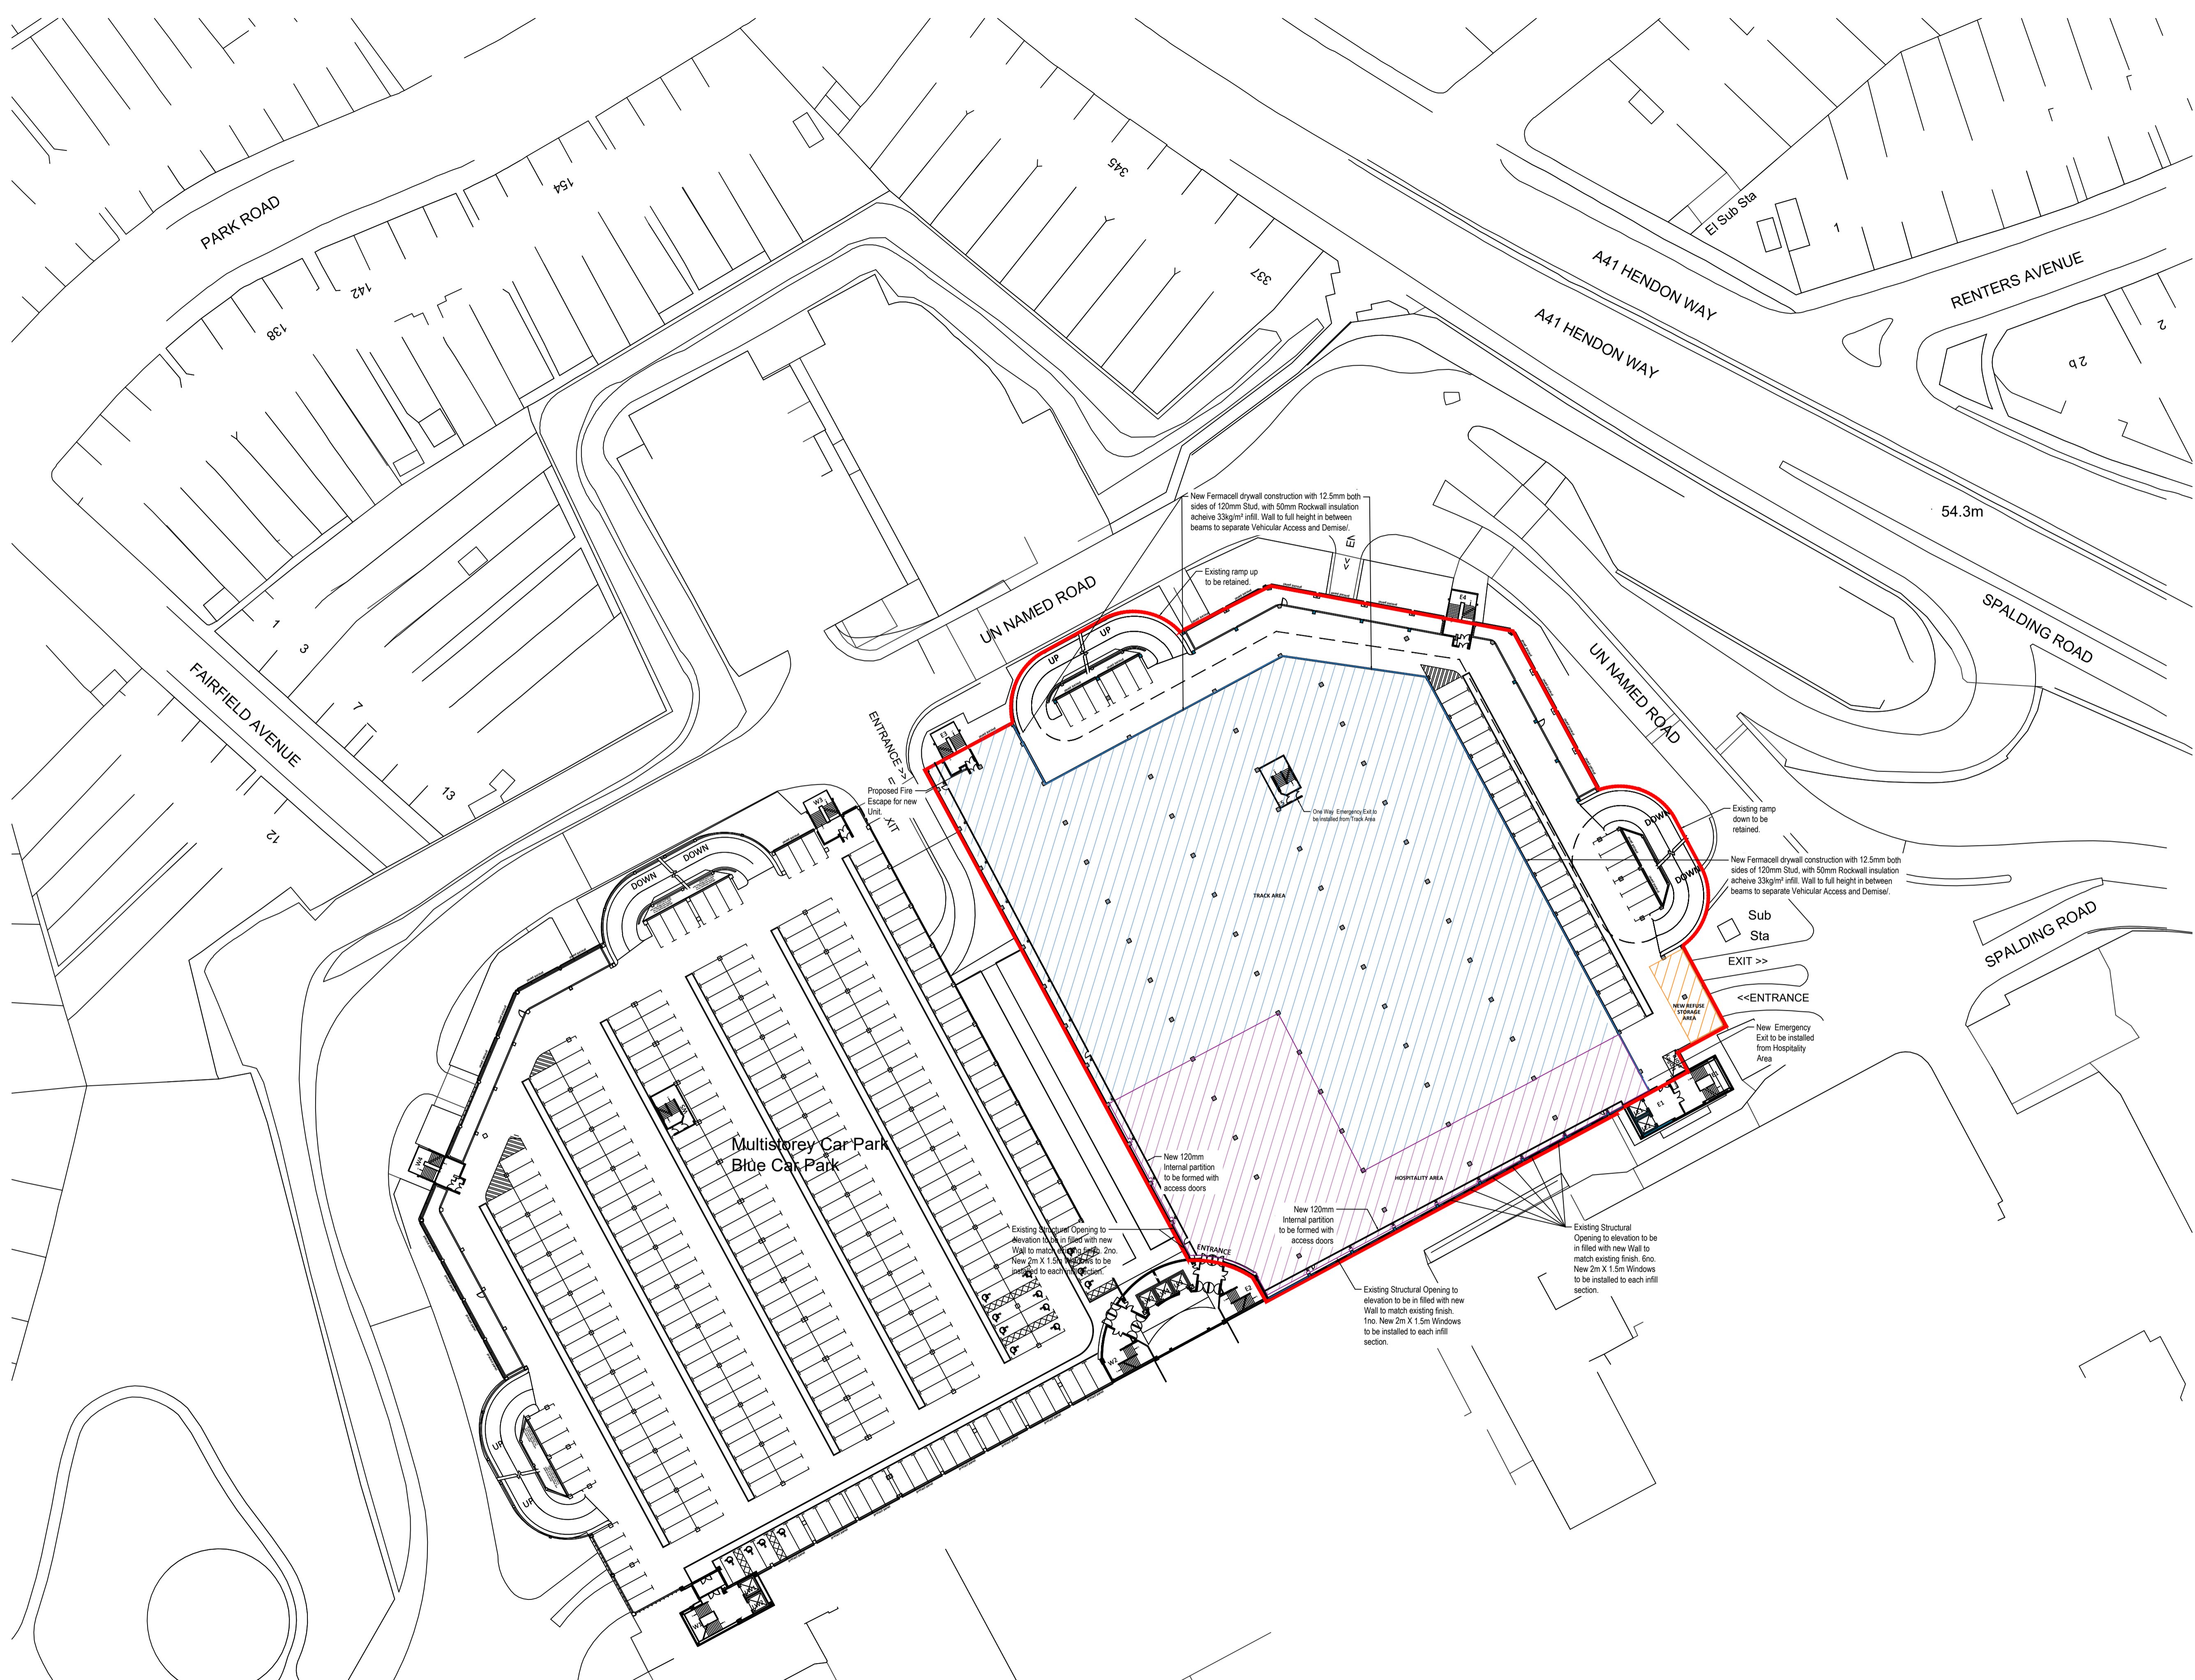

APPLICATION BOUNDARY

REV	DATE	DESCRIPTION	JP	ES
A	25.10.2023	Shown existing car parking		

PLANNING

mbh

MBH Design Studio Ltd.
 Rosemount House, Rosemount Avenue, West Byfleet, Surrey, KT14 6LB
 www.mbhstd.com t: 01932 352 727 f: 01932 351 545

CLIENT
TEAMSPORT

PROJECT
**BRENT CROSS
 LEVEL 4 EAST, RED CAR PARK,
 BRENT CROSS SHOPPING CENTRE,
 LONDON, NW4 3RA**

DRAWING TITLE
PROPOSED SITE PLAN LEVEL 4

DRAWN BY	DATE	SCALE	PAPER SIZE
MAS	05/01/2023	1:500	A1
CHECKED BY	DRAWING NUMBER	REV.	
JN	14123-PL-002	A	

PROPOSED SITE PLAN
 SCALE 1:500 @ A1