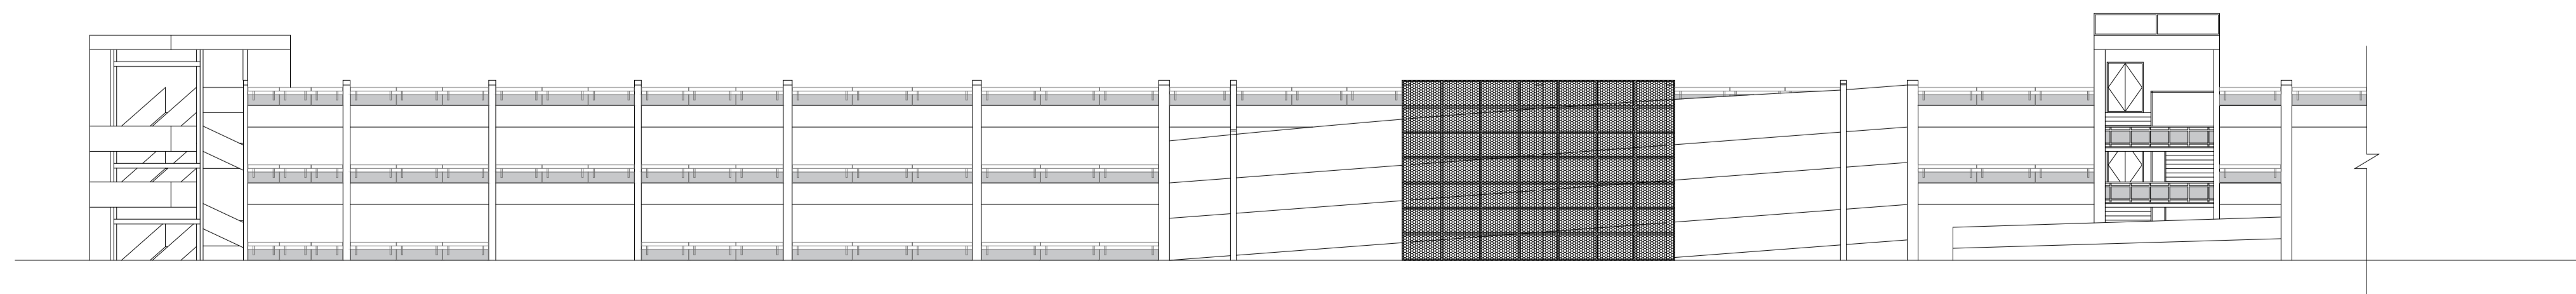

EXISTING ELEVATION - A
 SCALE 1:200 @ A1

EXISTING ELEVATION - B
 SCALE 1:200 @ A1

EXISTING ELEVATION - C
 SCALE 1:200 @ A1

EXISTING ELEVATION - D
 SCALE 1:200 @ A1

KEY PLAN
 SCALE : NTS @ A1

PLANNING

MBH Design Studio Ltd.
 Rosemount House, Rosemount Avenue, West Byfleet, Surrey, KT14 6LB
 www.mbhstd.com t: 01932 352 727 f: 01932 351 545

CLIENT
TEAMSPORT

PROJECT
**BRENT CROSS
 LEVEL 4 EAST, RED CAR PARK,
 BRENT CROSS SHOPPING CENTRE,
 LONDON, NW4 3RA**

DRAWING TITLE
EXISTING ELEVATIONS

DRAWN BY NR	DATE 05/01/2023	SCALE 1:200	PAPER SIZE A1
CHECKED BY JN	DRAWING NUMBER 14123-PL-005	REV. -	