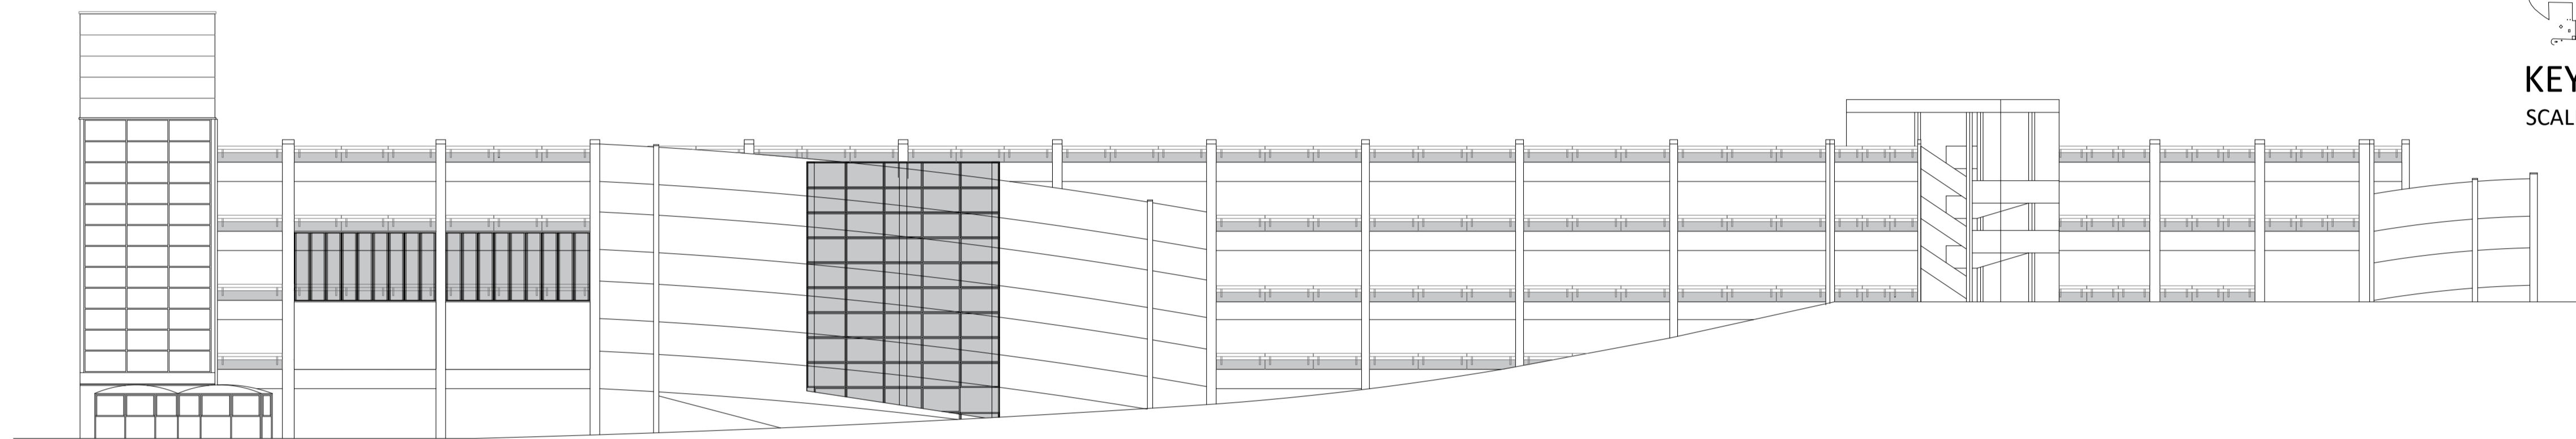

EXISTING ELEVATION - A
 SCALE 1:200 @ A1

EXISTING ELEVATION - B
 SCALE 1:200 @ A1

EXISTING ELEVATION - C
 SCALE 1:200 @ A1

EXISTING ELEVATION - D
 SCALE 1:200 @ A1

KEY PLAN
 SCALE : NTS @ A1

PLANNING

MBH Design Studio Ltd.
 Rosemount House, Rosemount Avenue, West Byfleet, Surrey, KT14 6LB
 www.mbhstd.com t: 01932 352 727 f: 01932 351 545

CLIENT
TEAMSPORT

PROJECT
**BRENT CROSS
 LEVEL 4 EAST, RED CAR PARK,
 BRENT CROSS SHOPPING CENTRE,
 LONDON, NW4 3RA**

DRAWING TITLE
EXISTING ELEVATIONS

DRAWN BY NR	DATE 05/01/2023	SCALE 1:200	PAPER SIZE A1
CHECKED BY JN	DRAWING NUMBER 14123-PL-005	REV. -	