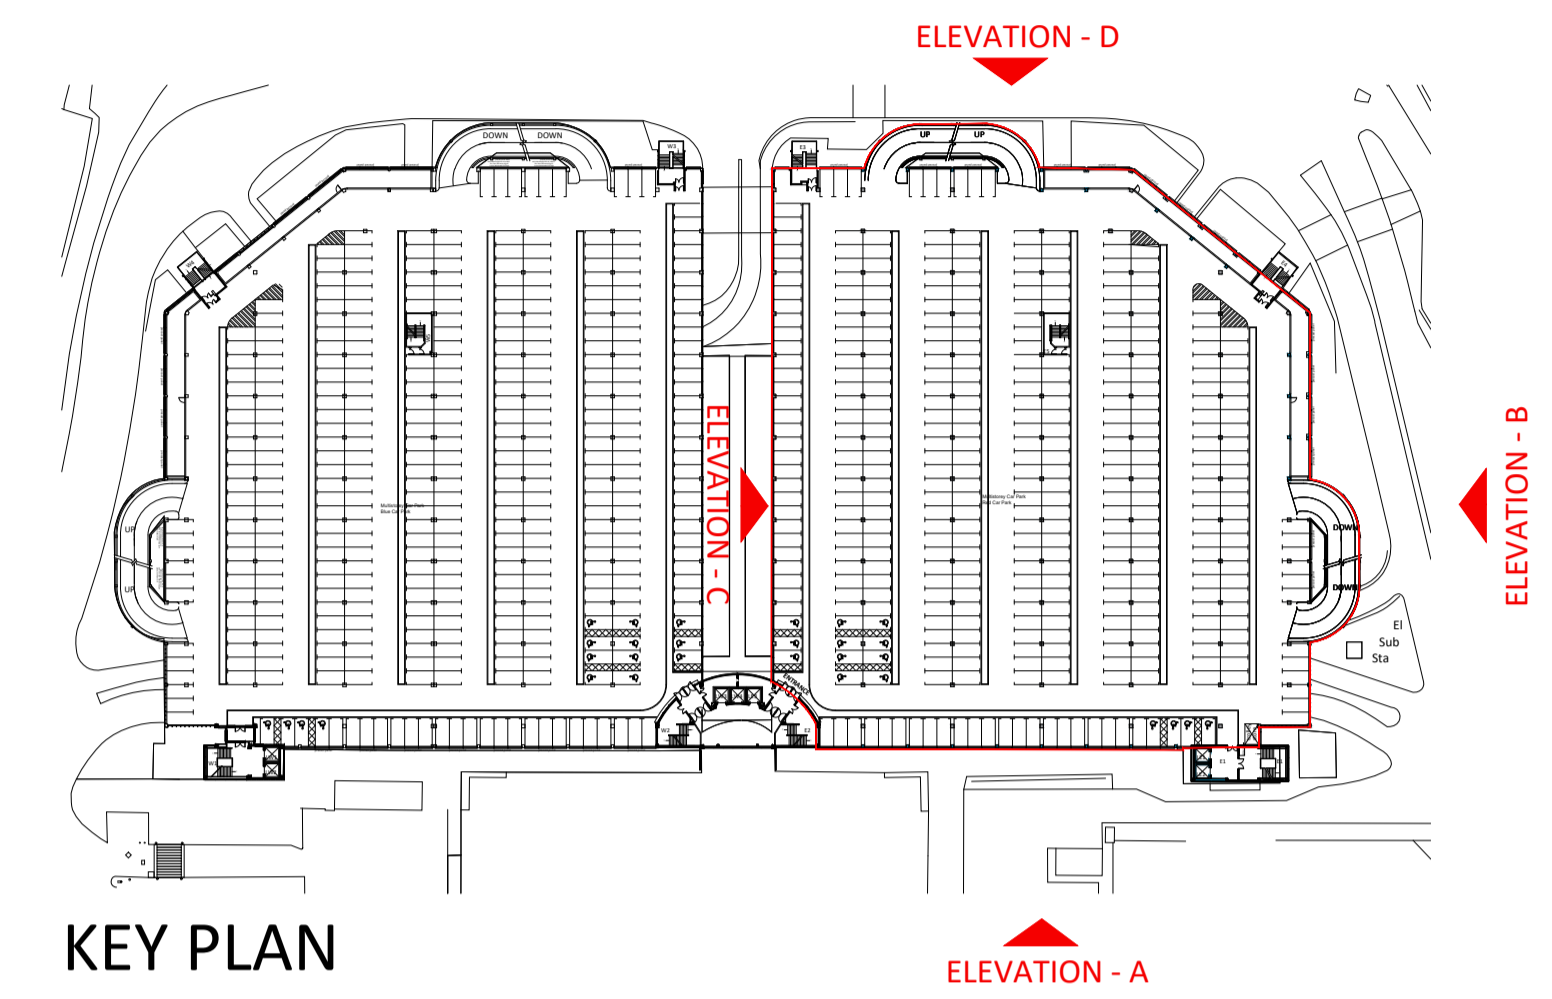

EXISTING ELEVATION - A
 SCALE 1:200 @ A1

EXISTING ELEVATION - B
 SCALE 1:200 @ A1

EXISTING ELEVATION - C
 SCALE 1:200 @ A1

EXISTING ELEVATION - D
 SCALE 1:200 @ A1

KEY PLAN
 SCALE : NTS @ A1

PLANNING

MBH Design Studio Ltd.
 Rosemount House, Rosemount Avenue, West Byfleet, Surrey, KT14 6LB
 www.mbhstd.com t: 01932 352 727 f: 01932 351 545

CLIENT
TEAMSPORT

PROJECT
**BRENT CROSS
 LEVEL 4 EAST, RED CAR PARK,
 BRENT CROSS SHOPPING CENTRE,
 LONDON, NW4 3RA**

DRAWING TITLE
EXISTING ELEVATIONS

DRAWN BY NR	DATE 05/01/2023	SCALE 1:200	PAPER SIZE A1
CHECKED BY JN	DRAWING NUMBER 14123-PL-005	REV. -	