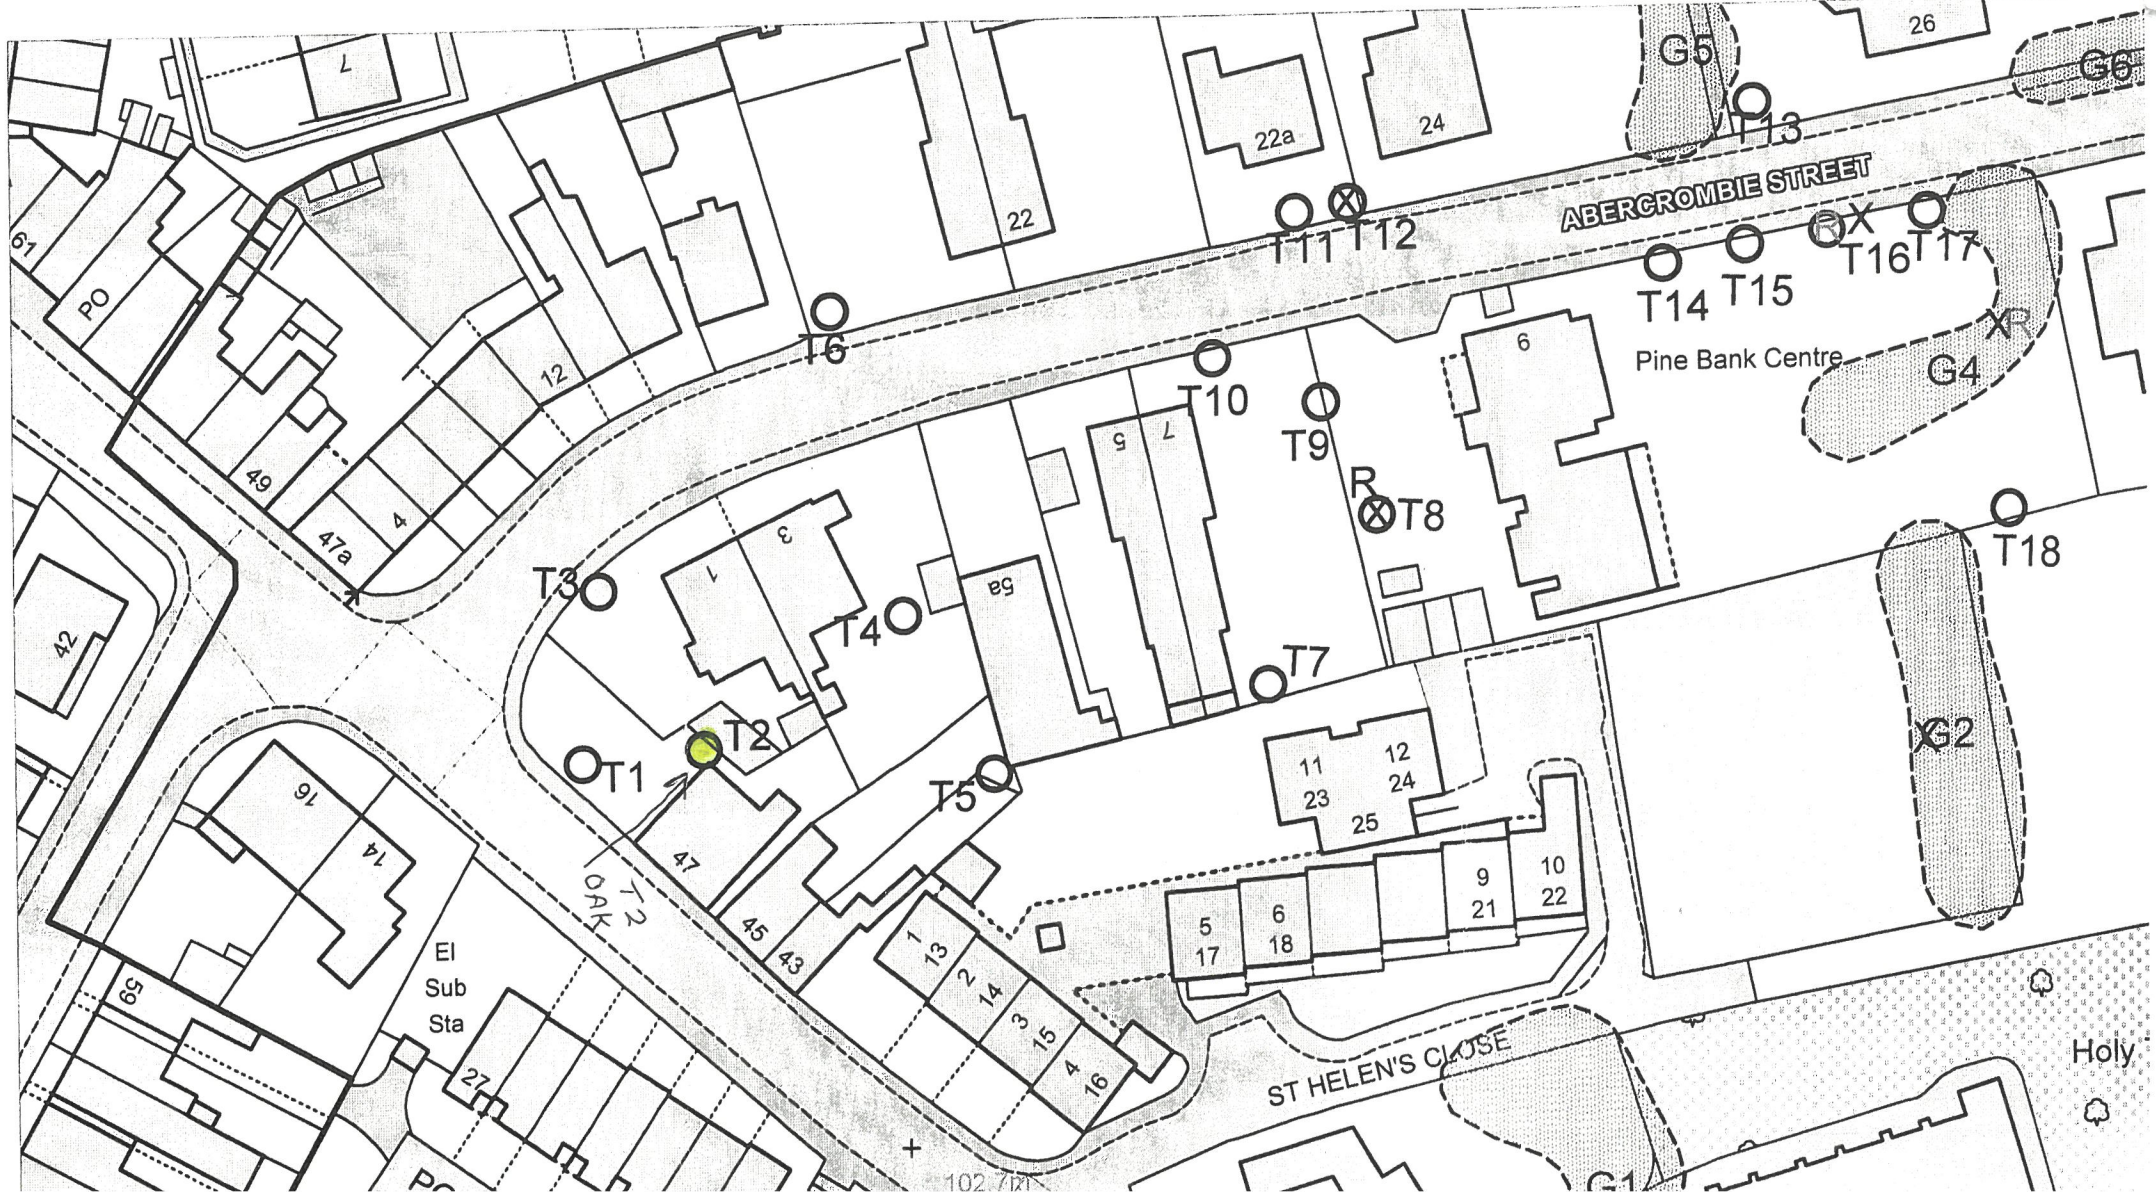

ABERGROMBIE STREET

ST HELEN'S CLOSE

Pine Bank Centre

El Sub Sta

102 / 101

Holy

PO

G5

G6

T11 T12

T14 T15

T16 T17

26

22a

24

22