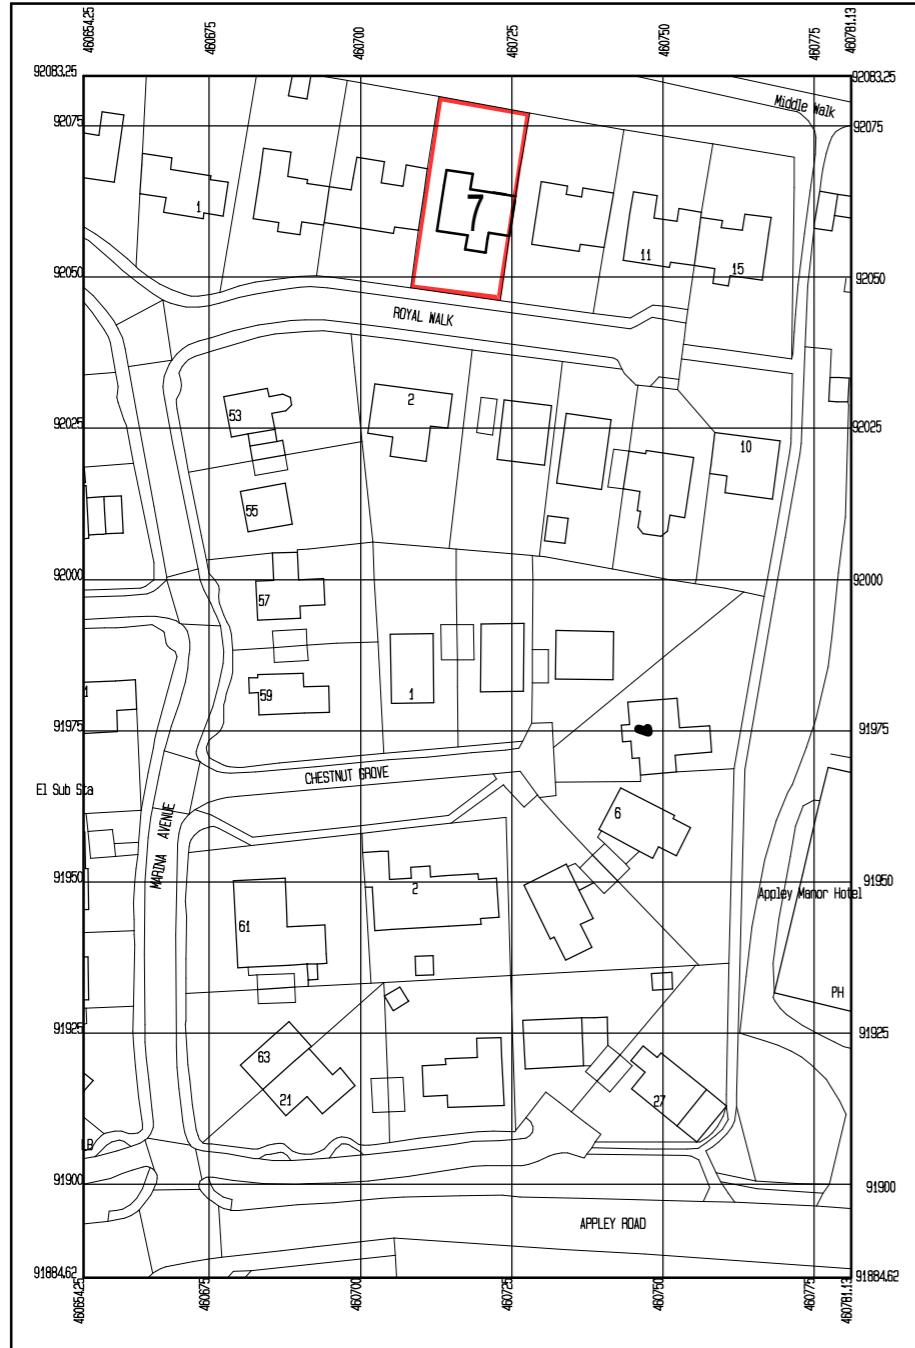

PROPOSED ADDITIONS AND ALTERATION TO 7 ROYAL WALK ,RYDE ,
ISLE OF WIGHT 1:100 LP 1 , LOCATION PLAN

LOCATION PLAN 1:1250