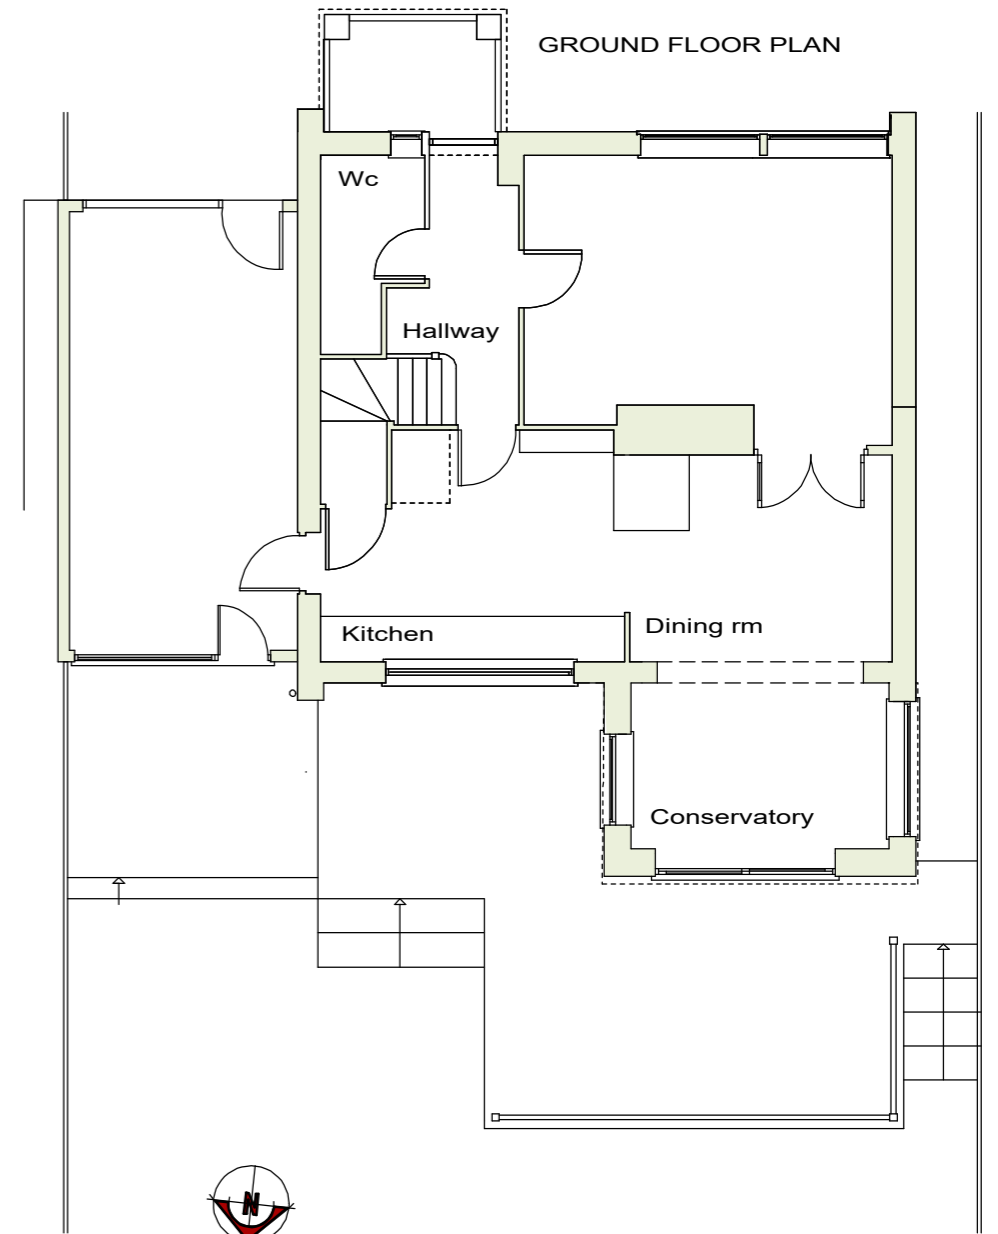

REAR ELEVATION

PROPOSED ADDITIONS AND ALTERATION TO 7 ROYAL WALK ,RYDE ,ISLE OF WIGHT 1:100 P1 PLANS AND ELEVATIONS AS EXISTING

FIRST FLOOR PLAN

GROUND FLOOR PLAN

SIDE ELEVATION

SIDE ELEVATION

FRONT ELEVATION