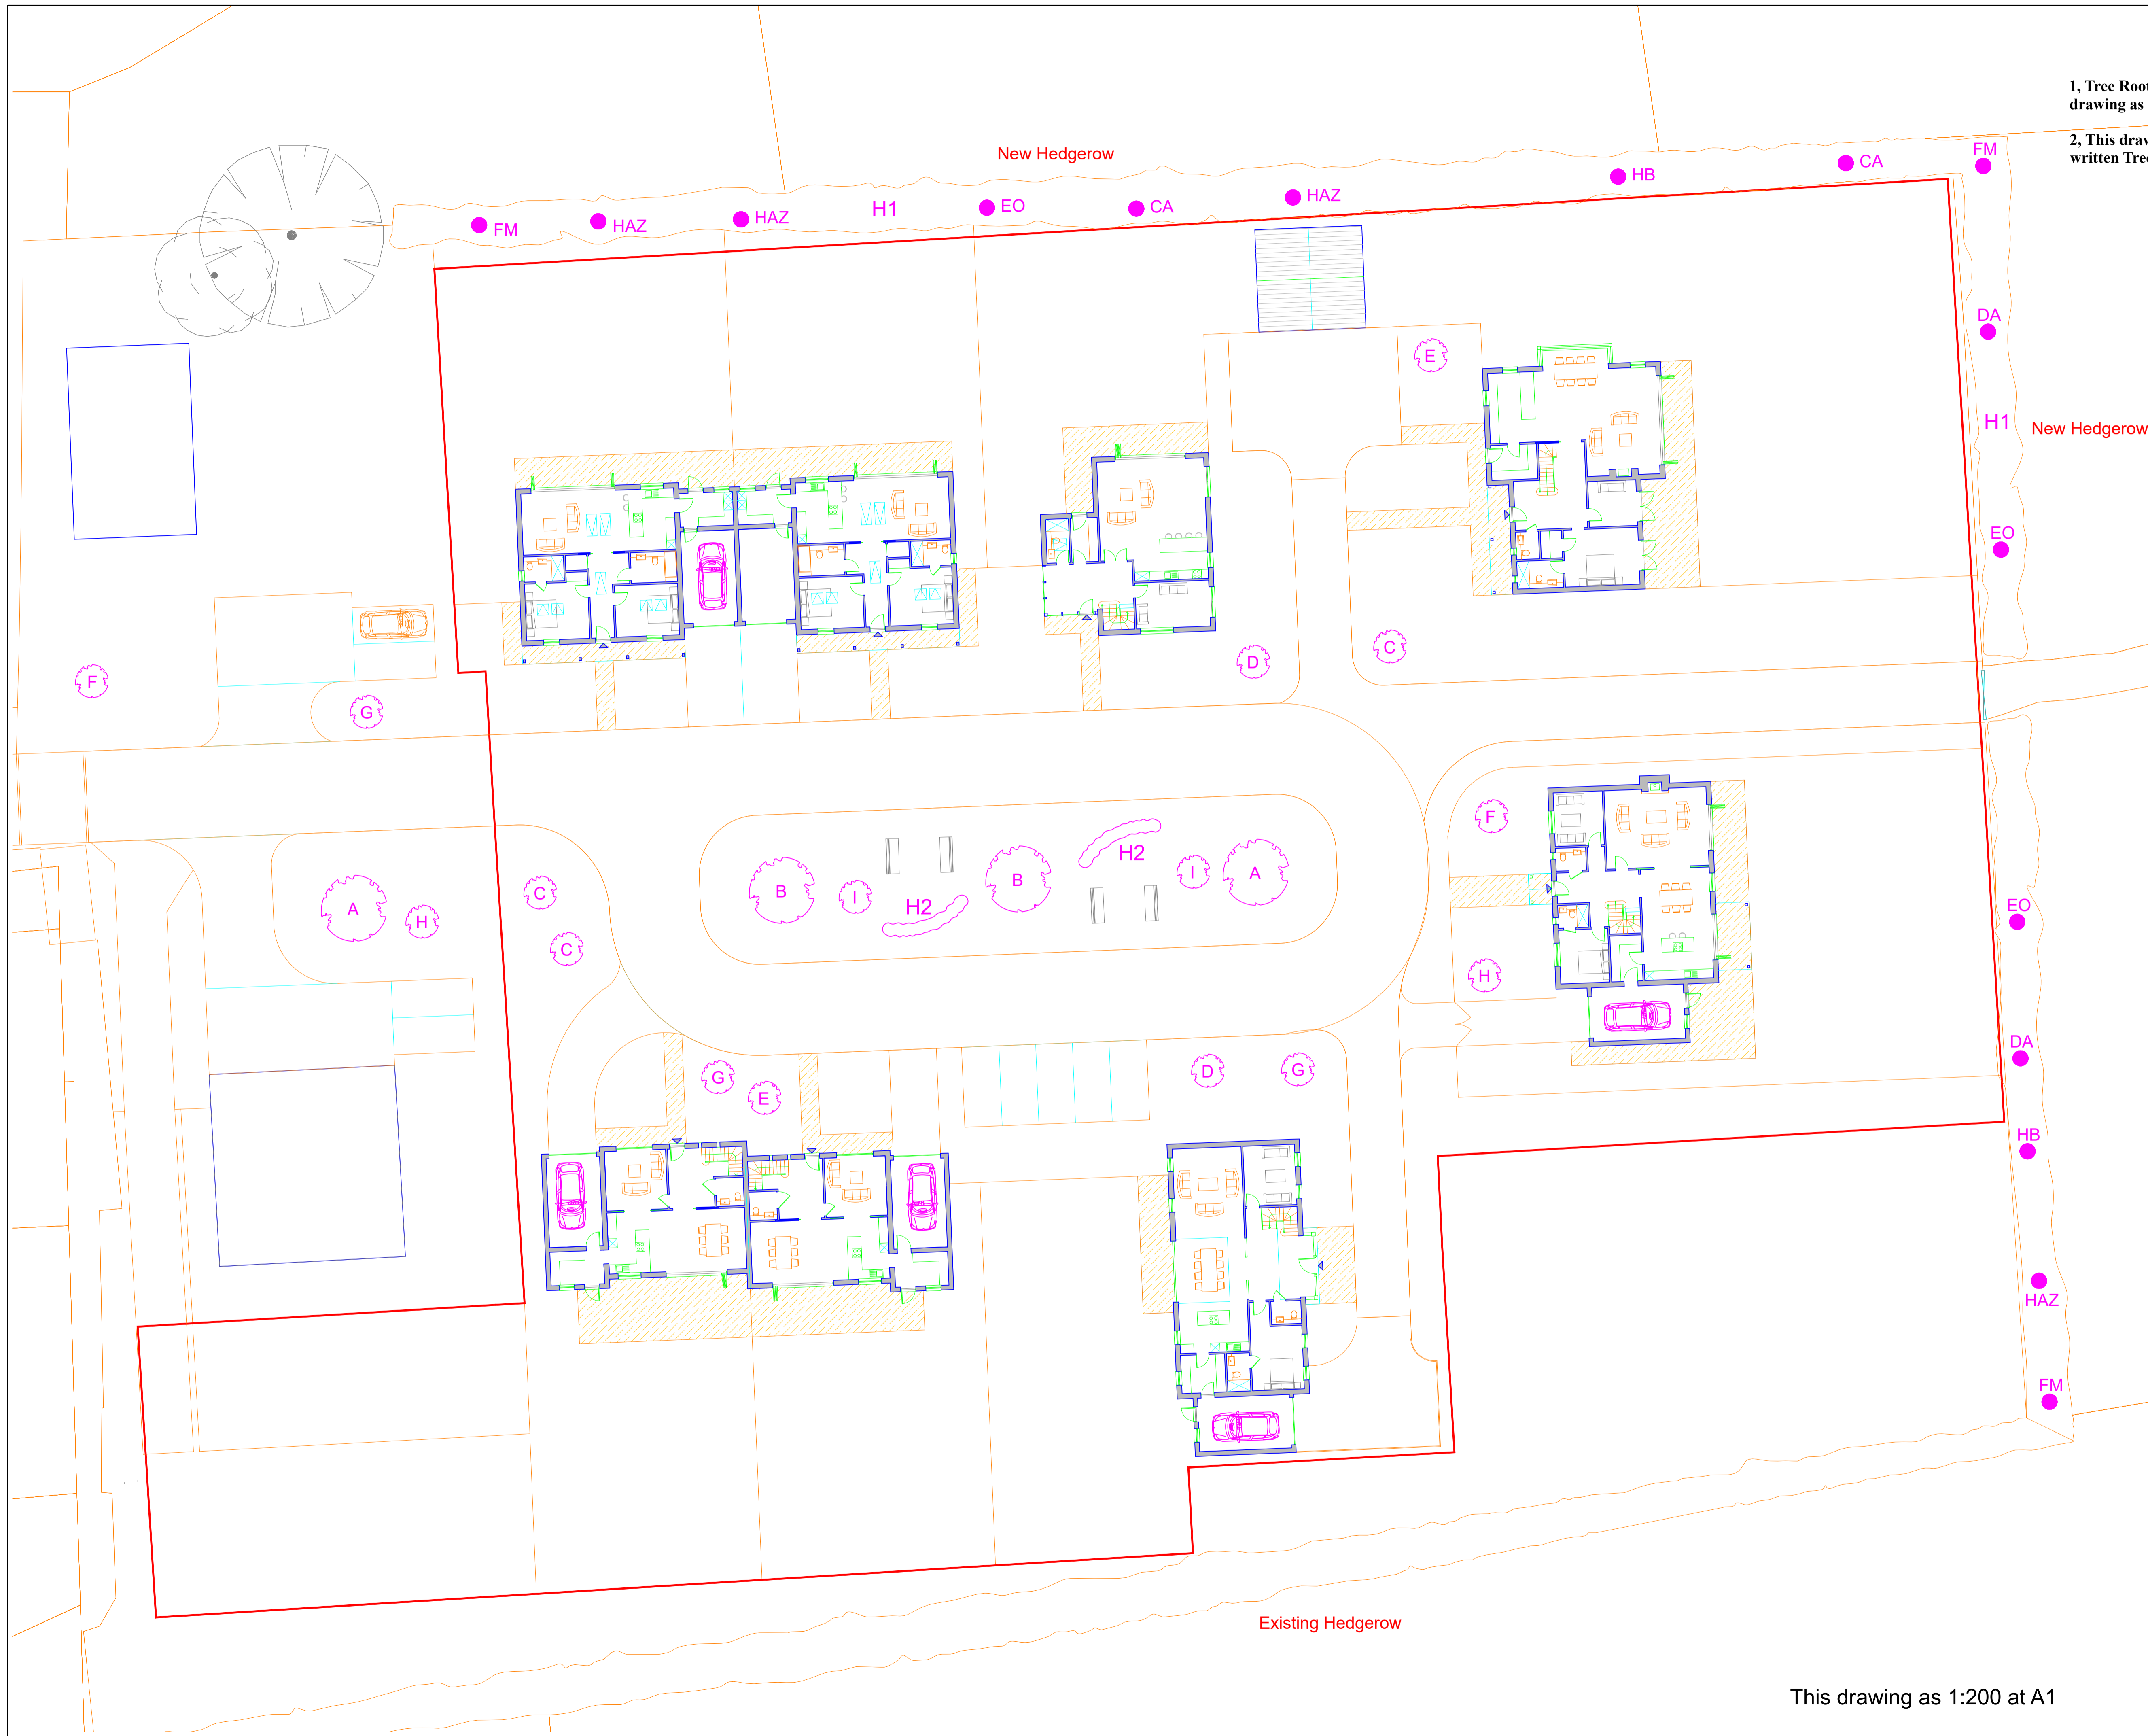

NOTES.

1, Tree Root Protection Areas have been added to survey drawing as supplied.

2, This drawing should be read in conjunction with the written Tree Report and associated Schedules

This drawing as 1:200 at A1

Issue	Amendment	Date
Contractors must verify all Dimensions on site before commencing any works or making any shop drawings.		
 <b>M Jones Arborist IW LTD.</b> The Professional Tree Service for the Isle of Wight Telephone (01983) 520075 Email admin@treecareiw.plus.com		
Contract		
Merstone Valley Merstone Isle of Wight		
Title LANDSCAPE TREE PLANTING SHOWING EXISTING LAYOUT		
Scale	Dwg No	
1:200	TCP/S/01.	
Date	Oct 2023	