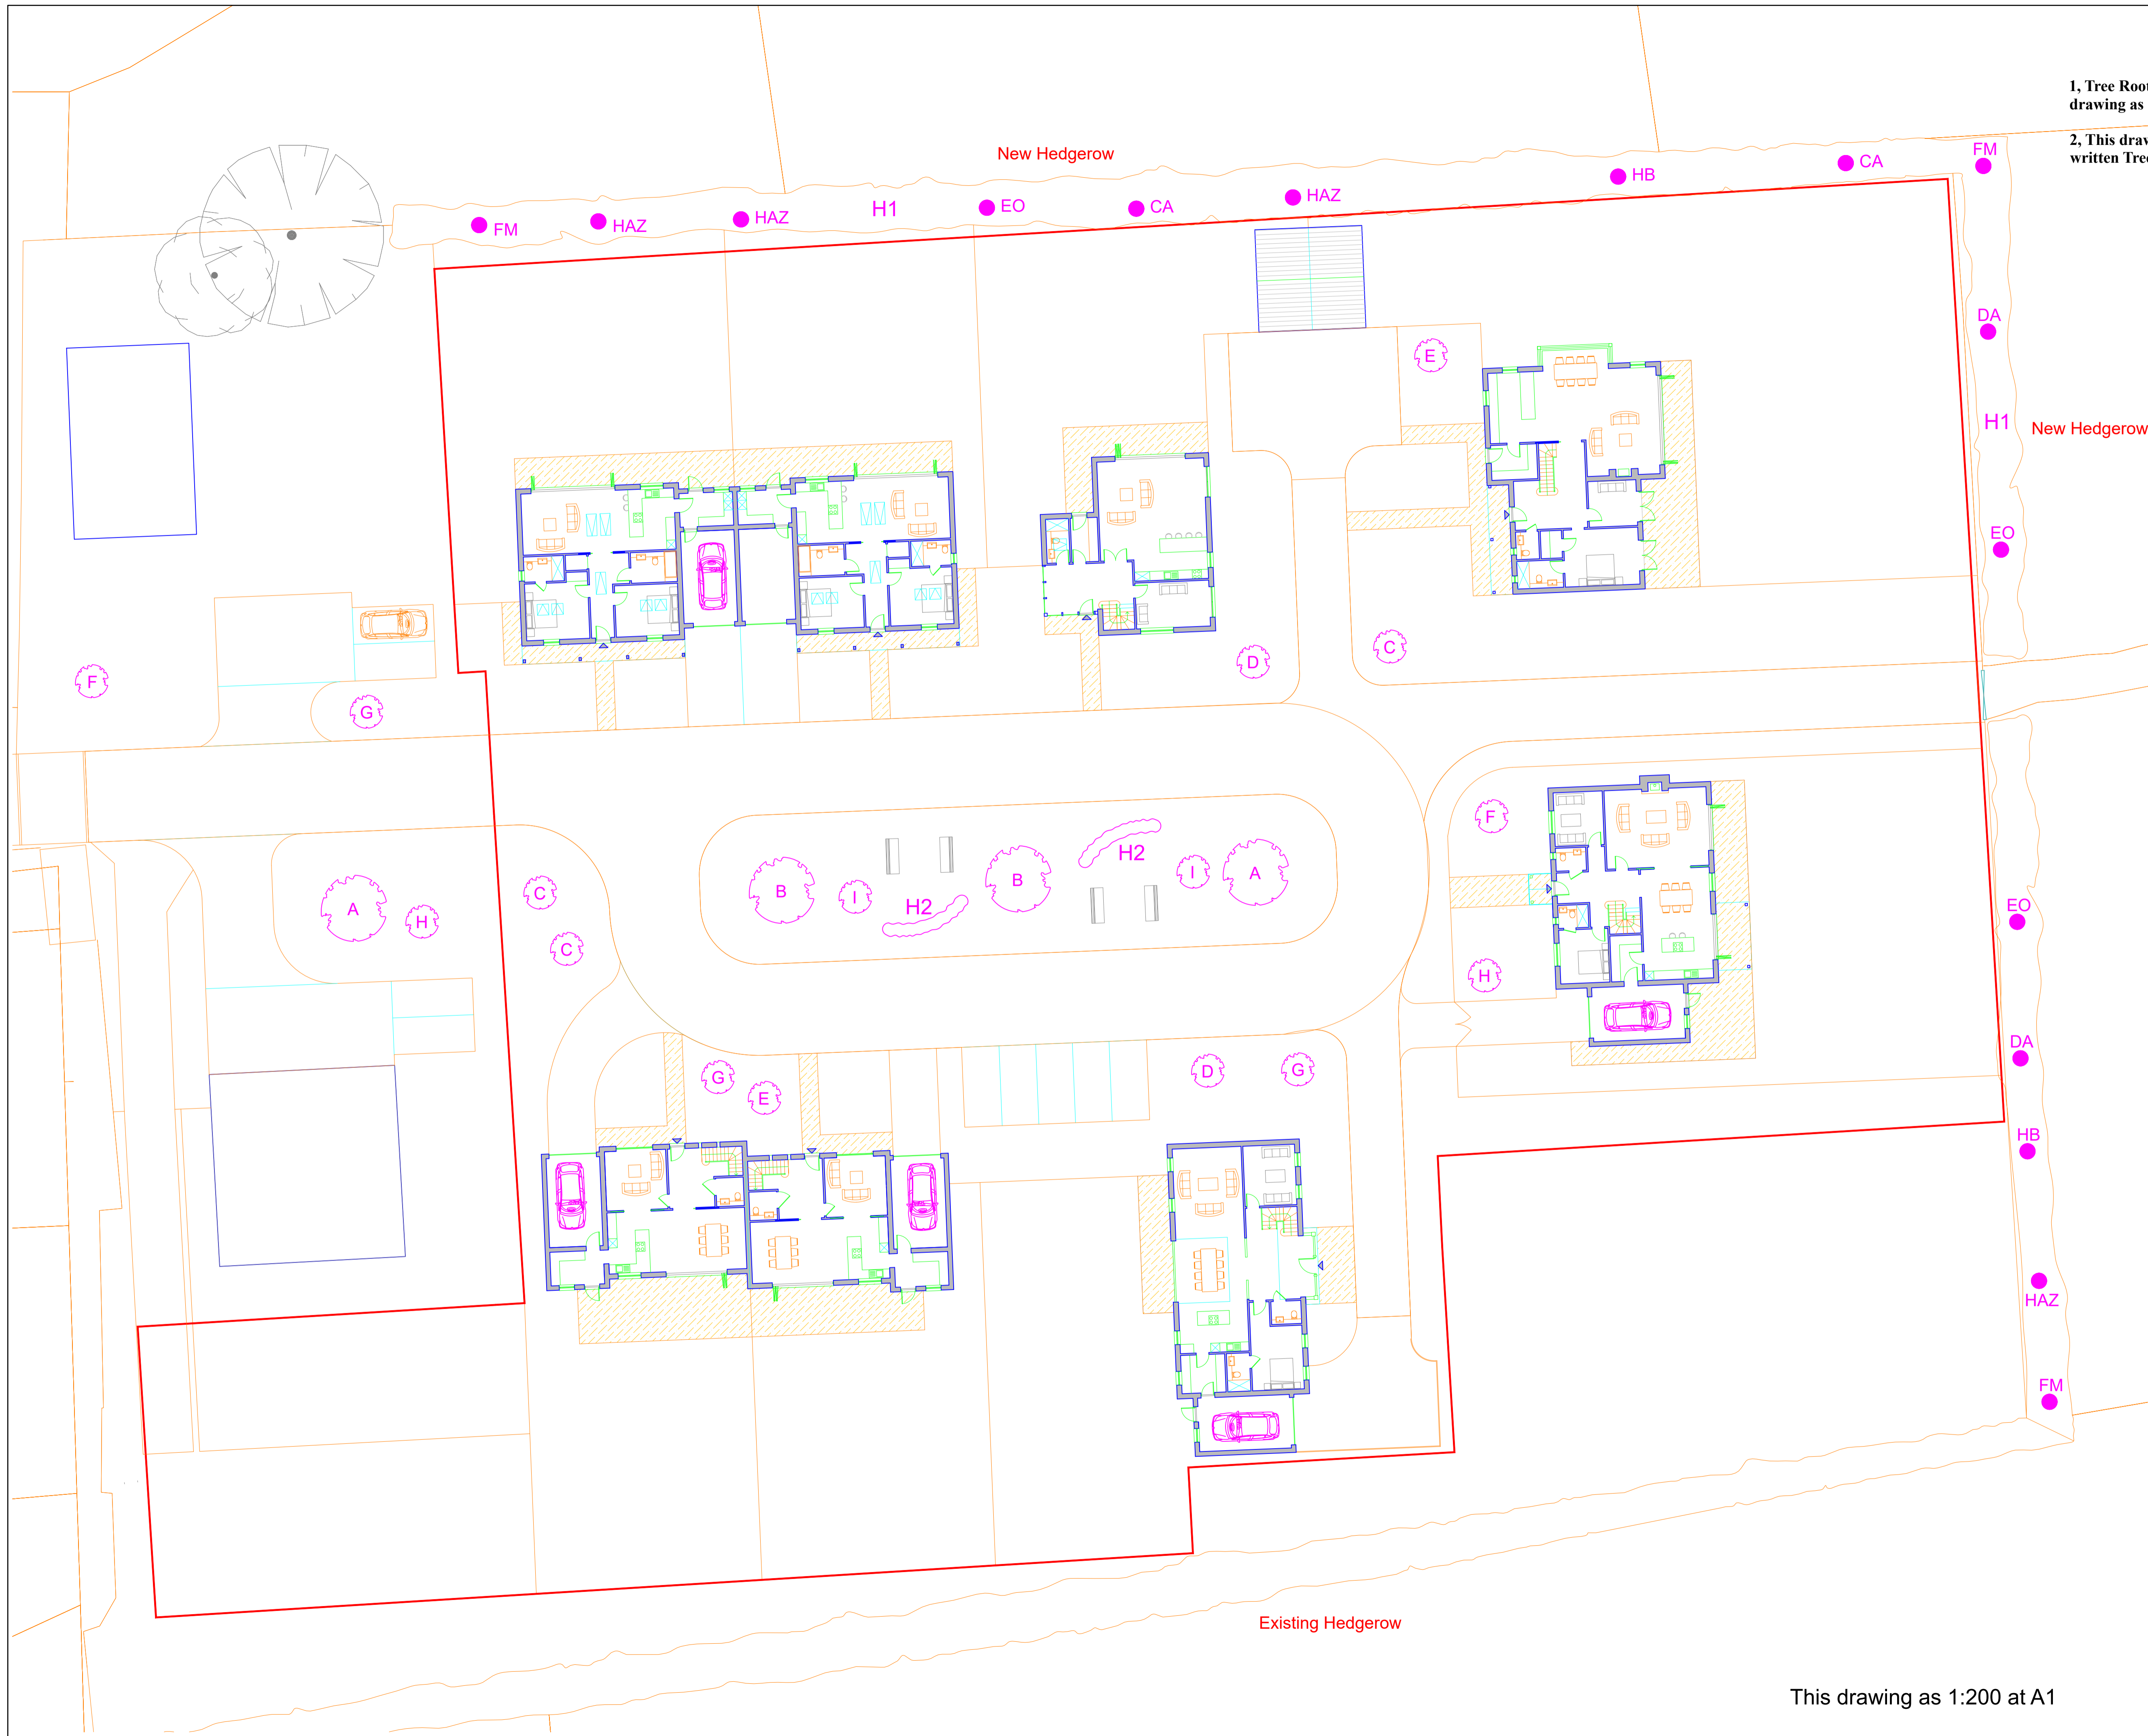

NOTES.

1, Tree Root Protection Areas have been added to survey drawing as supplied.

2, This drawing should be read in conjunction with the written Tree Report and associated Schedules

This drawing as 1:200 at A1

Issue	Amendment	Date
Contractors must verify all Dimensions on site before commencing any works or making any shop drawings.		
 M Jones Arborist IW LTD. <small>The Professional Tree Service for the Isle of Wight</small> <small>Telephone (01983) 520075 Email admin@treecareiw.plus.com</small>		
Contract		
Merstone Valley Merstone Isle of Wight		
Title		
LANDSCAPE TREE PLANTING SHOWING EXISTING LAYOUT		
Scale	Dwg No	
1:200	TCP/S/01.	
Date	Oct 2023	