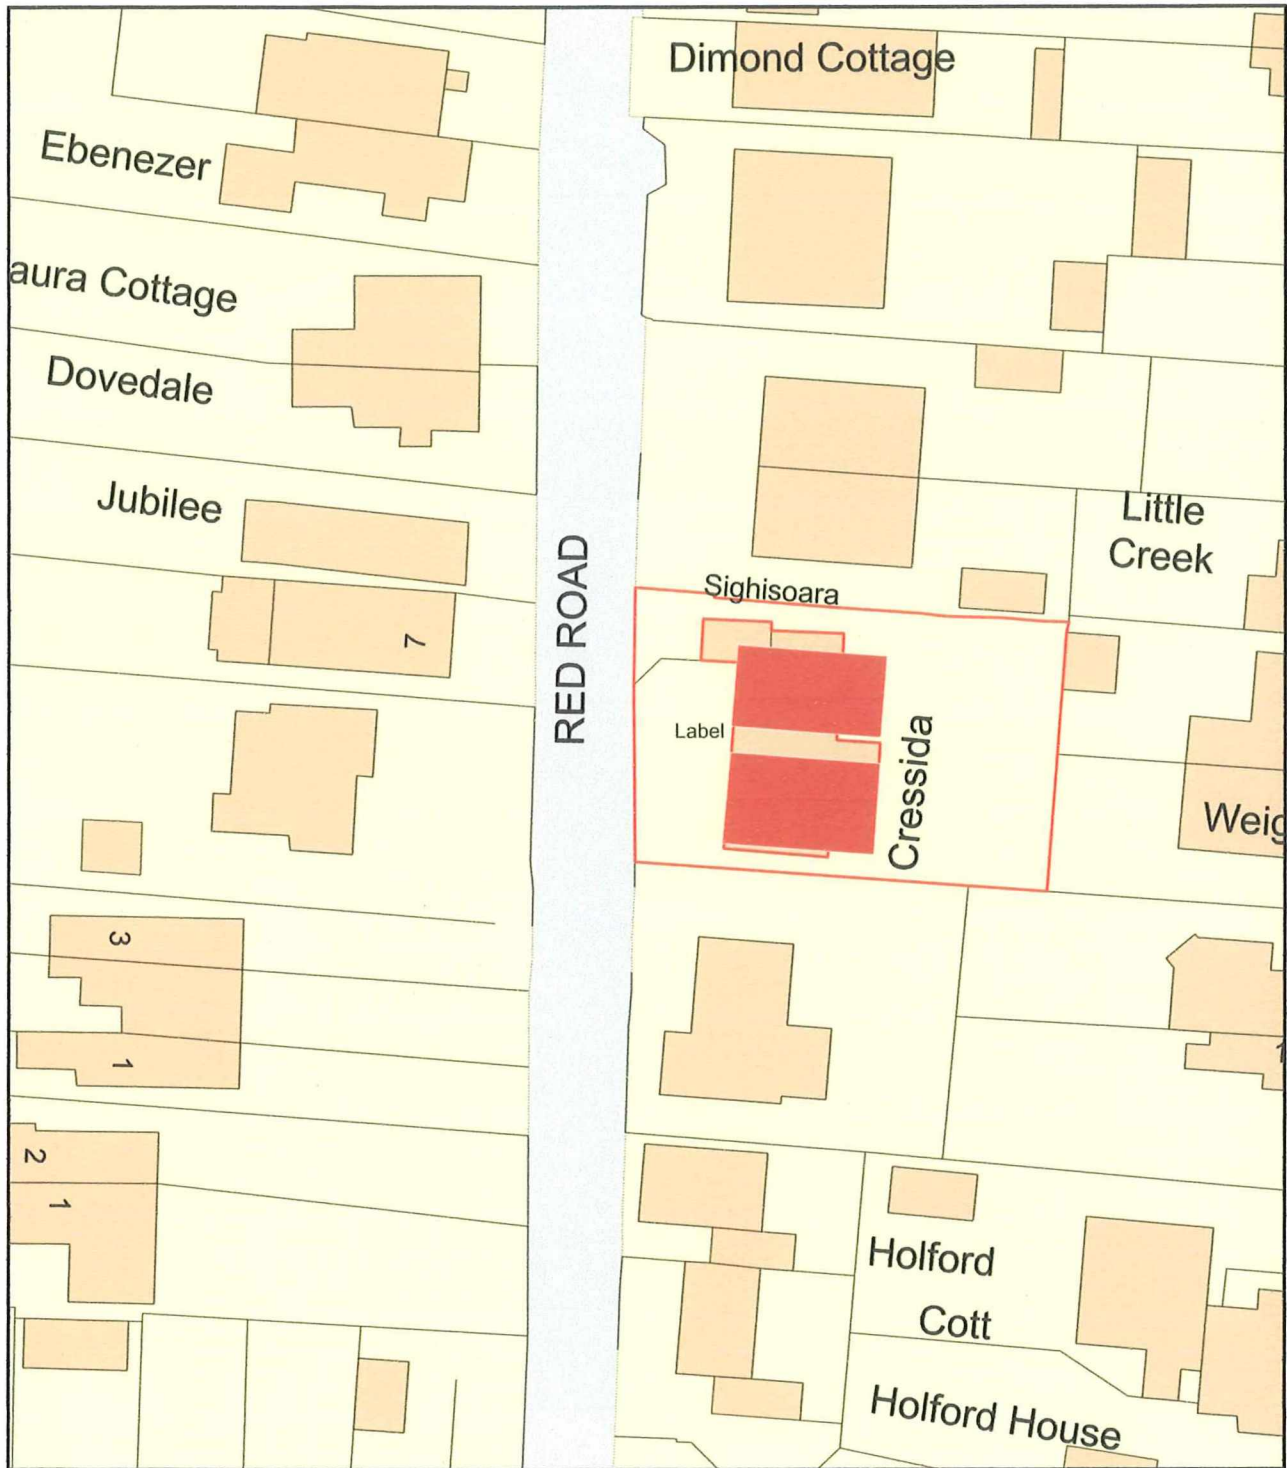

BLOCK PLAN

Plan Produced for: P DALE
Date Produced: 11 Oct 2023
Plan Reference Number: TQRQM23284133834782
Scale: 1:500 @ A4