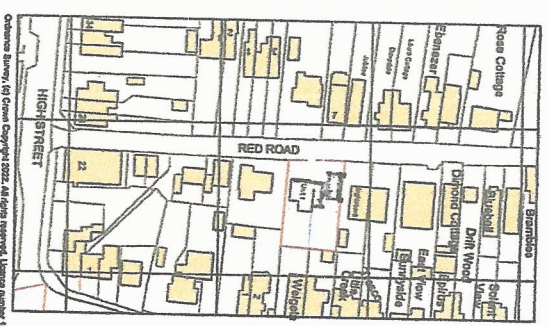

PROJECT TITLE DEMOLITION OF BUNGALOW

TO CREATE 2 NEW DWELLINGS

DRAWING TITLE: BLOCK PLAN 1:500 & 1:1250

SITE ADDRESS CRESSIDA, RED ROAD

WOOTTON BRIDGE IOW

PO33 4PQ