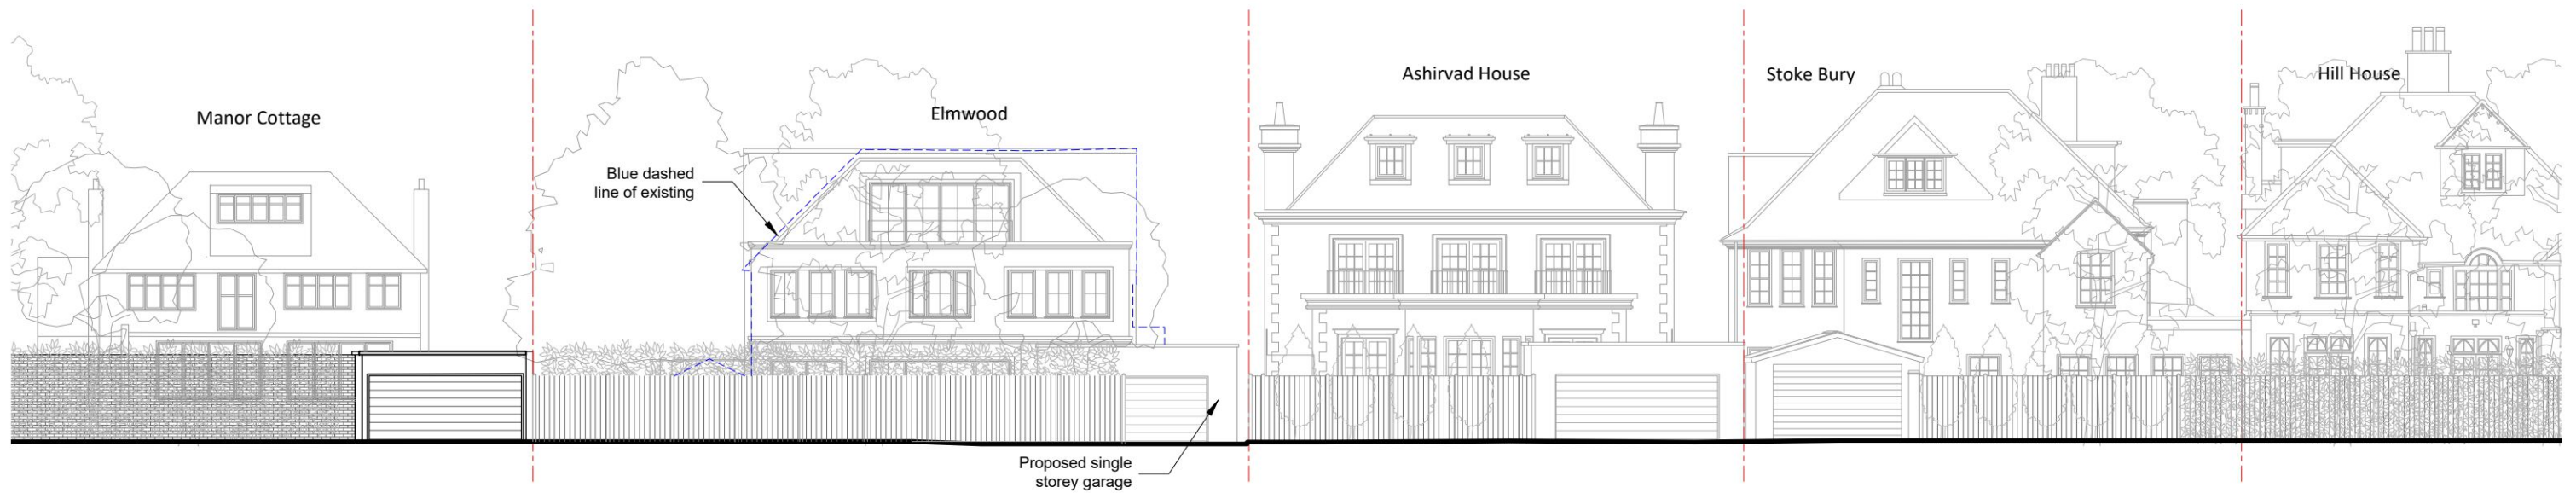

EXISTING REAR (WEST) STREET-SCENE ELEVATION
 Scale 1:200 @ A3

PROPOSED REAR (WEST) STREET-SCENE ELEVATION
 Scale 1:200 @ A3

SILVA|ARCHITECTS

REVISION NOTES:

Rev:	Date:	Notes:

PROJECT TITLE:
 Elmwood
 Kingston Hill, Kingston, Surrey, KT2 7LN

DRAWING TITLE:
 Existing + Proposed Rear Street-Scene Elevations

DRAWING NUMBER:
 23 / 05 - A011

SCALE: 1:200 @A3

DRAWN BY: AS

DATE: Oct '23

REVISION