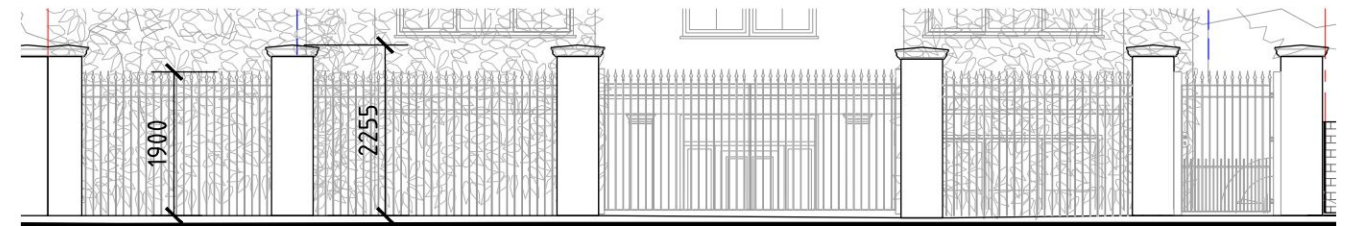

EXISTING FRONT (EAST) STREET-SCENE ELEVATION
Scale 1:200 @ A3

PROPOSED FRONT (EAST) STREET-SCENE ELEVATION
Scale 1:200 @ A3

Sliding vehicle access gate
White rendered pillars and black railings.

PROPOSED FRONT BOUNDARY DETAIL
Scale 1:100 @ A3

SILVA|ARCHITECTS

REVISION NOTES:

Rev:	Date:	Notes:

DRAWING NUMBER:
23 / 05 - A010

PROJECT TITLE:
Elmwood
Kingston Hill, Kingston, Surrey, KT2 7LN

SCALE: AS SHOWN @A3

DRAWN BY: AS

DRAWING TITLE:
Existing + Proposed Front Street-Scene Elevations