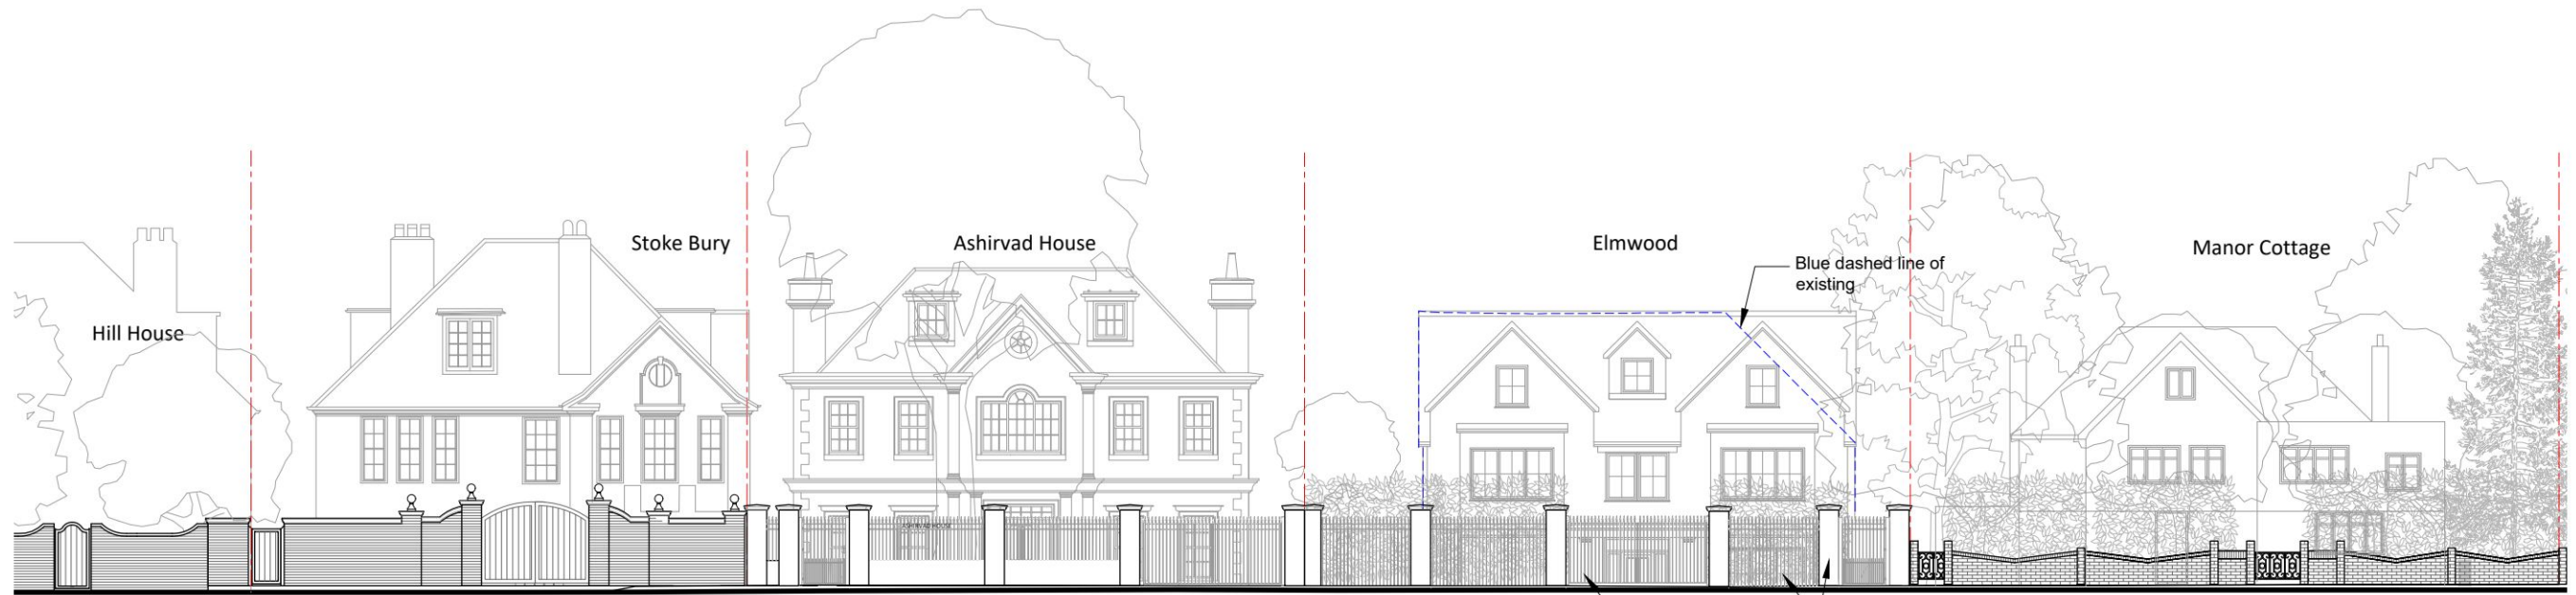

EXISTING FRONT (EAST) STREET-SCENE ELEVATION
Scale 1:200 @ A3

PROPOSED FRONT (EAST) STREET-SCENE ELEVATION
Scale 1:200 @ A3

Sliding vehicle access gate
White rendered pillars and black railings.

PROPOSED FRONT BOUNDARY DETAIL
Scale 1:100 @ A3

SILVA|ARCHITECTS

REVISION NOTES:

Rev:	Date:	Notes:

DRAWING NUMBER:
23 / 05 - A010

PROJECT TITLE:
Elmwood
Kingston Hill, Kingston, Surrey, KT2 7LN

SCALE: AS SHOWN @A3

DRAWN BY: AS

DRAWING TITLE:
Existing + Proposed Front Street-Scene Elevations