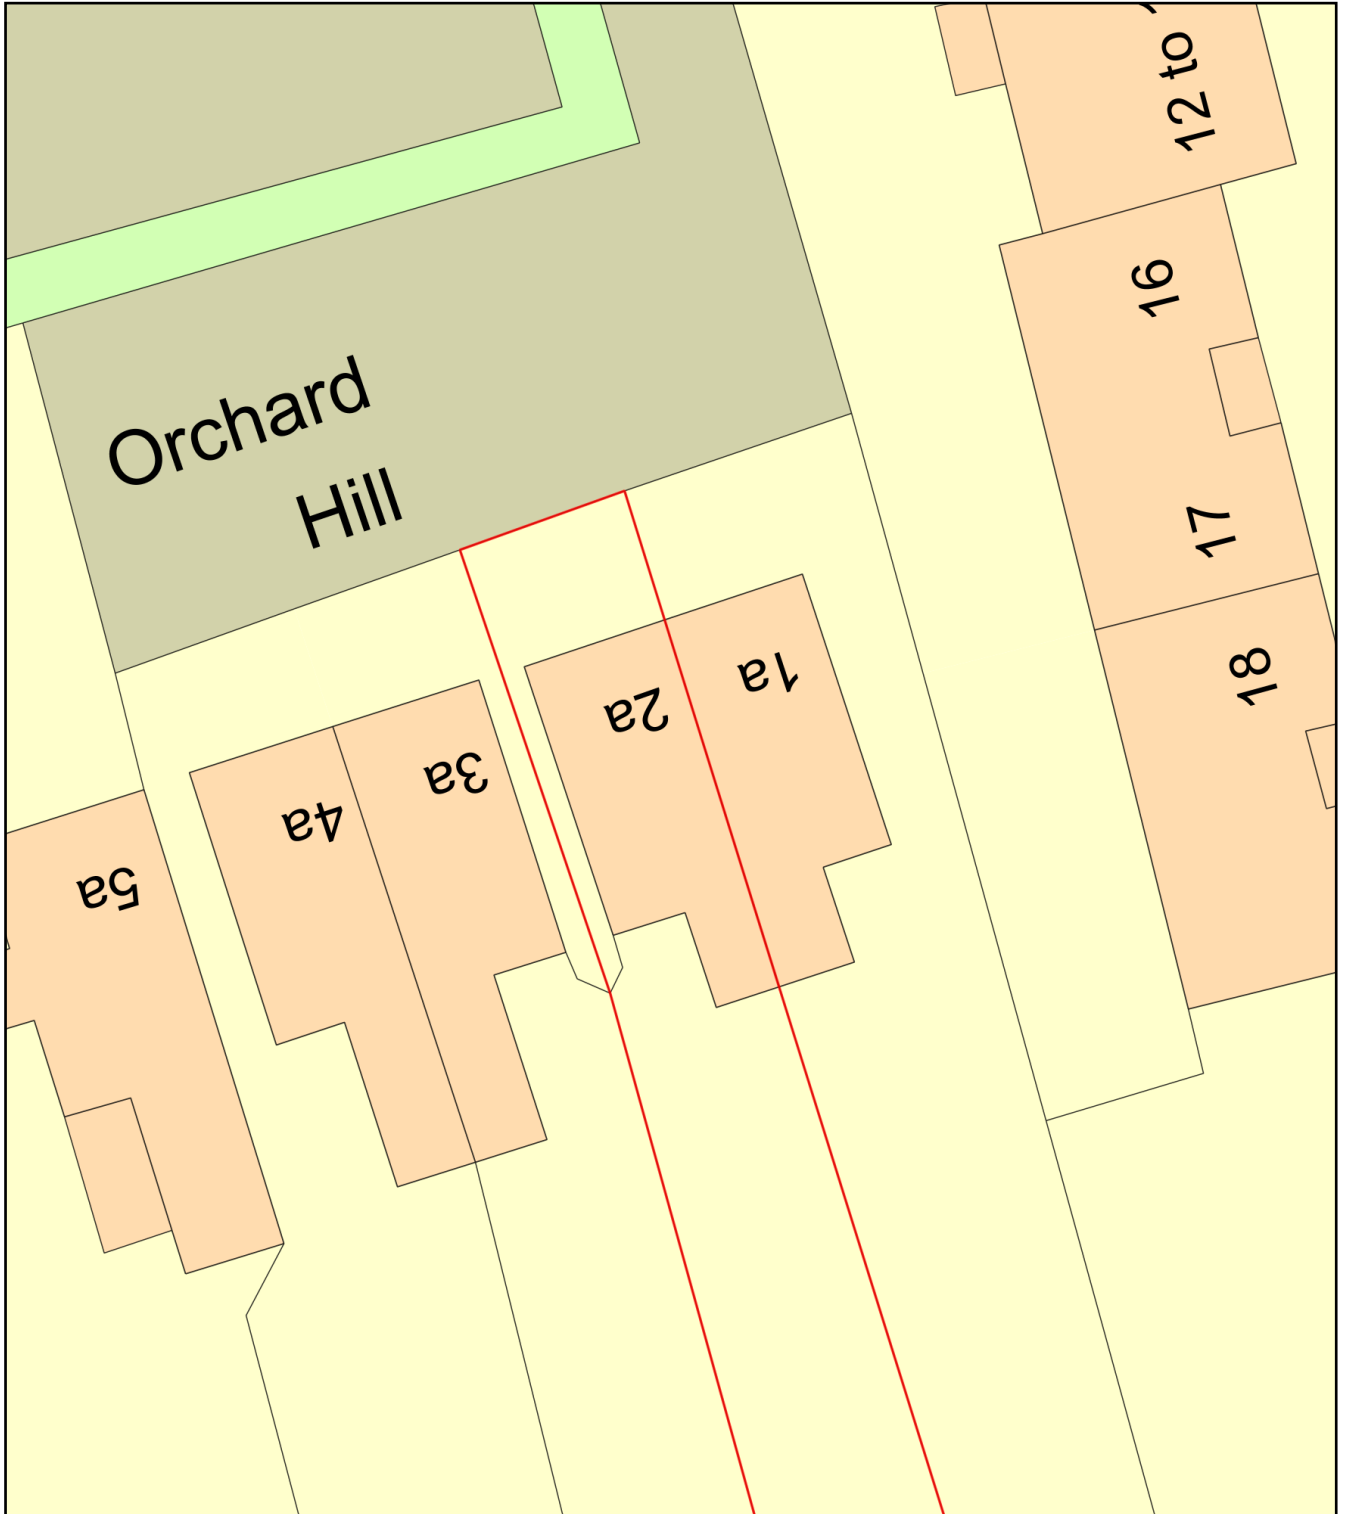

# Site Plan - L24141

Plan Produced for: Wandsworth Sash Windows

Date Produced: 07 Nov 2023

Plan Reference Number: TQRQM23311153432950

Scale: 1:200 @ A4