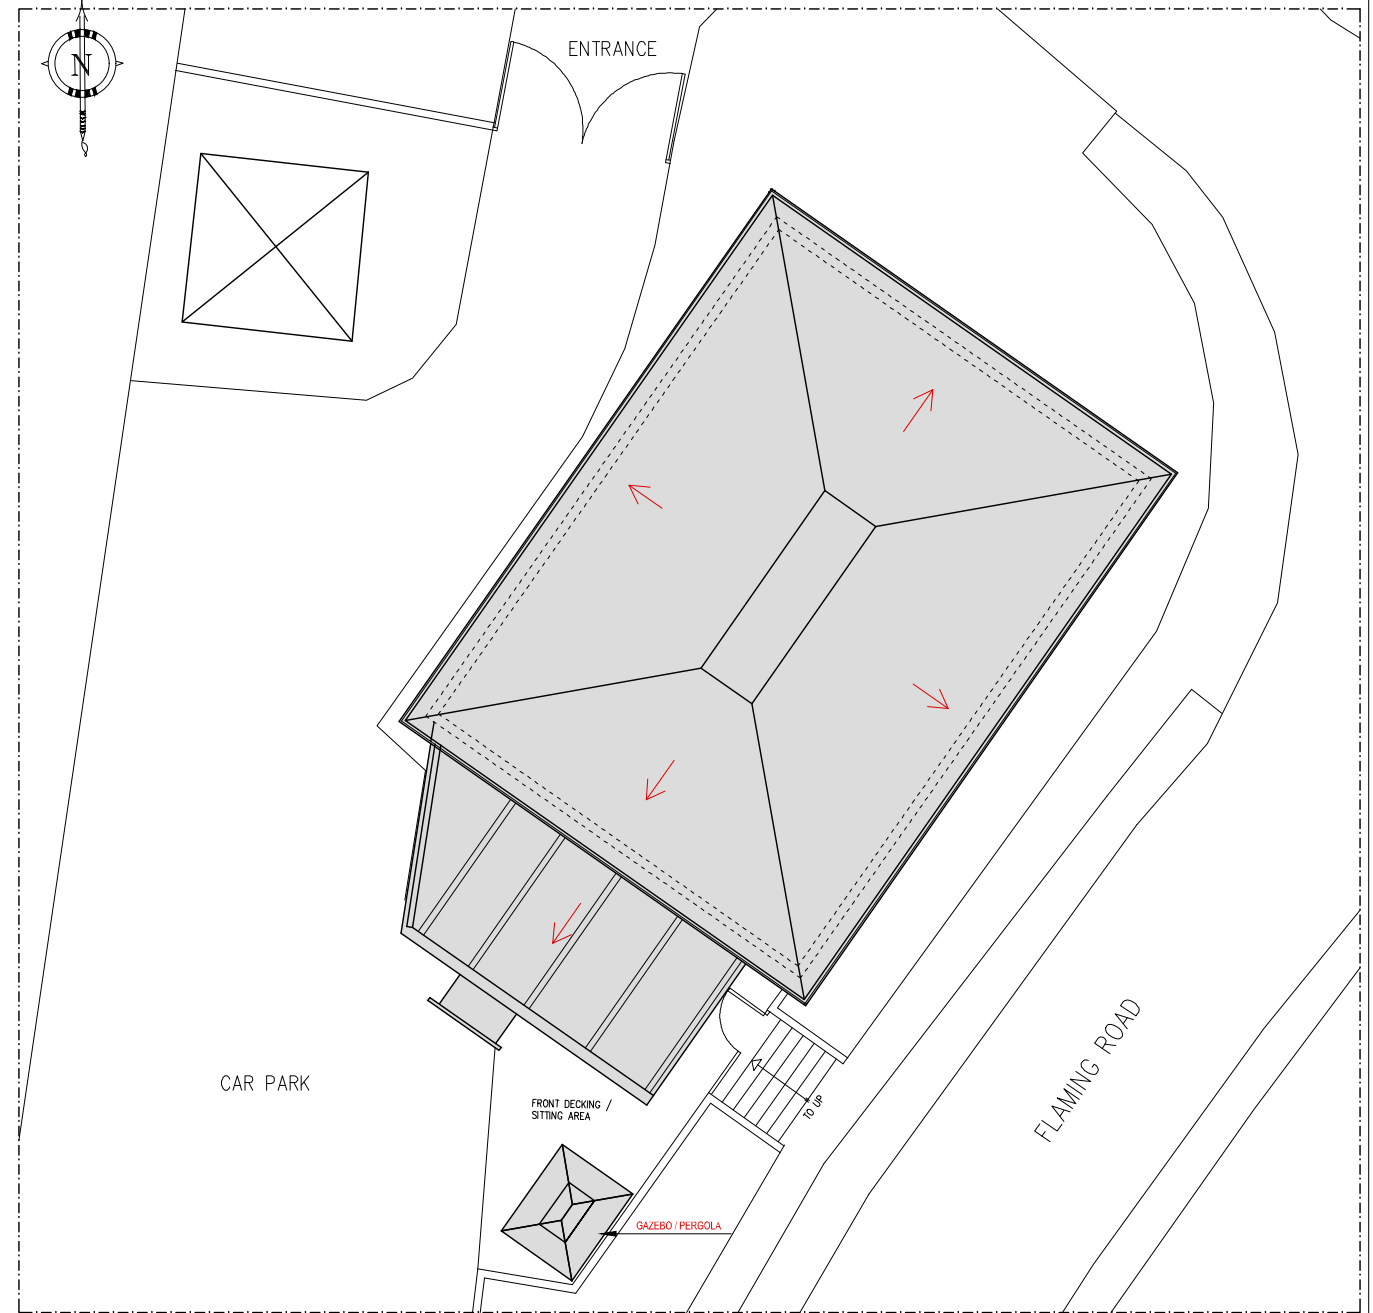

PRE EXISTING ROOF & BLOCK PLAN
SCALE:1/500

EXISTING ROOF & BLOCK PLAN
SCALE:1/500

EXISTING FRONT VIEW

EXISTING SIDE VIEW

EXISTING SIDE VIEW

THE CONTENTS OF THIS PLAN INCLUDING THE PRINTED NOTES ARE COPYRIGHT AND REPRODUCTION IN WHOLE OR PART IS NOT PERMITTED WITHOUT PRIOR CONSENT OF SAYAR DESIGN IN WRITING

THE KARAA MEZE BAR
FLEMING ROAD
GRAYS RM15 6HH

PRE EXISTING & EXISTING
- ROOF & BLOCK PLAN

- EXISTING SIDE VIEWS

SCALE: 1/500 @ A3

REF. NO: 018A.23/04

DATE: NOV.23

DRG BY: S. AY -SAYAR DESIGN

SAYAR DESIGN