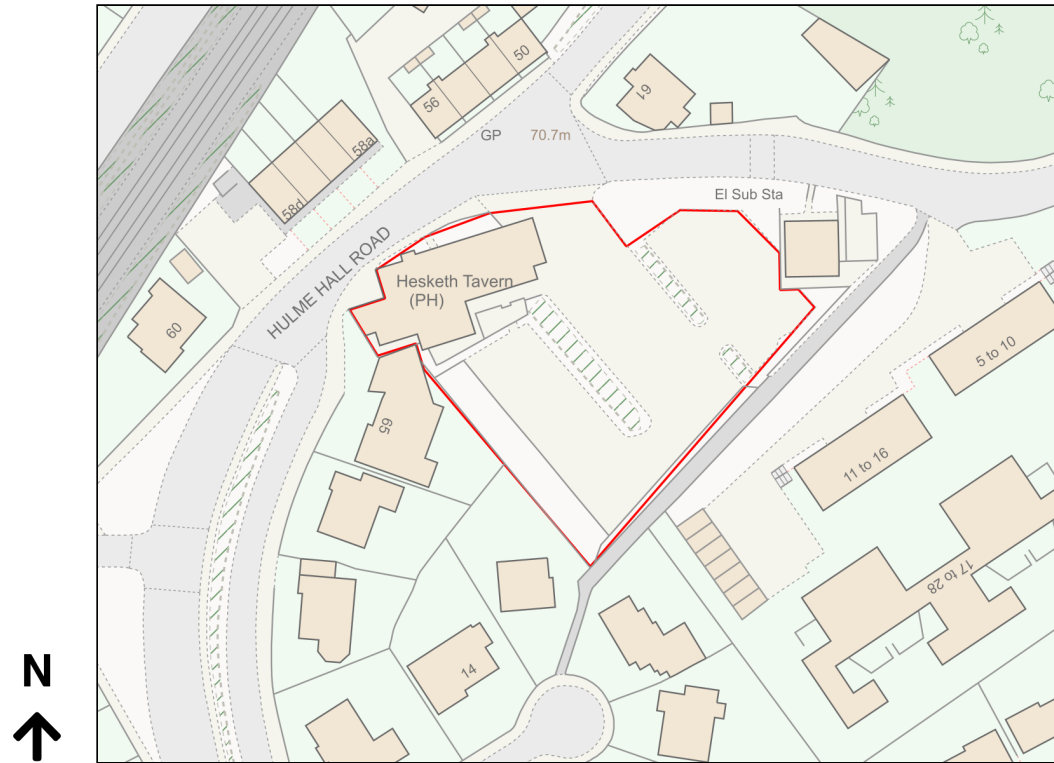

Location Plan

Site Address: Hesketh Arms, 63, Hulme Hall Road, Cheadle Hulme, Cheadle, SK8 6JZ

Date Produced: 09-Nov-2023

Scale: 1:1250 @A4

Planning Portal Reference: PP-12585105v1