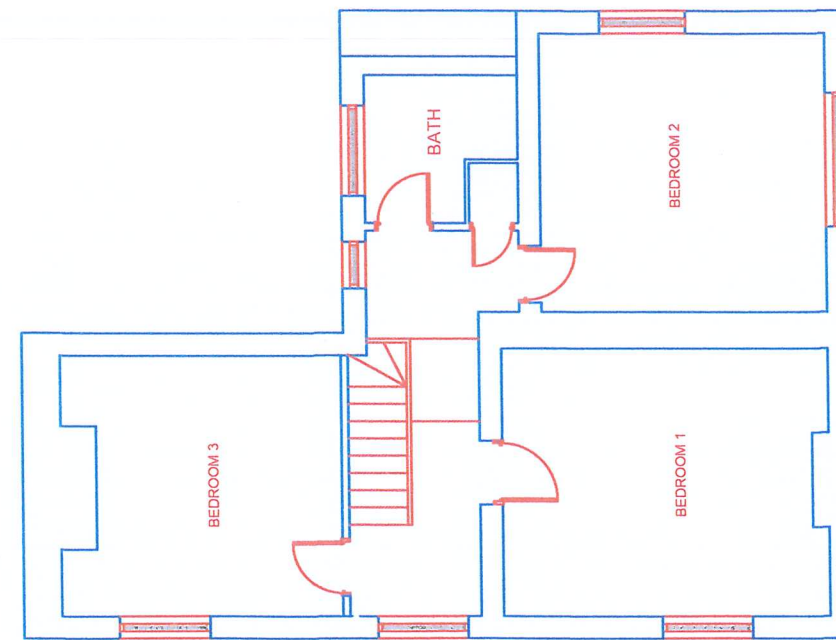

GROUND FLOOR PLAN

FIRST FLOOR PLAN

Project:-
Hareley Gate Farm
Day House Lane
Hillesley
Gloucestershire
GL12 7QY
Drawing Title
Existing Plans
Scale
1:100 @ A3

Mrs Tanya Davies
September 2023