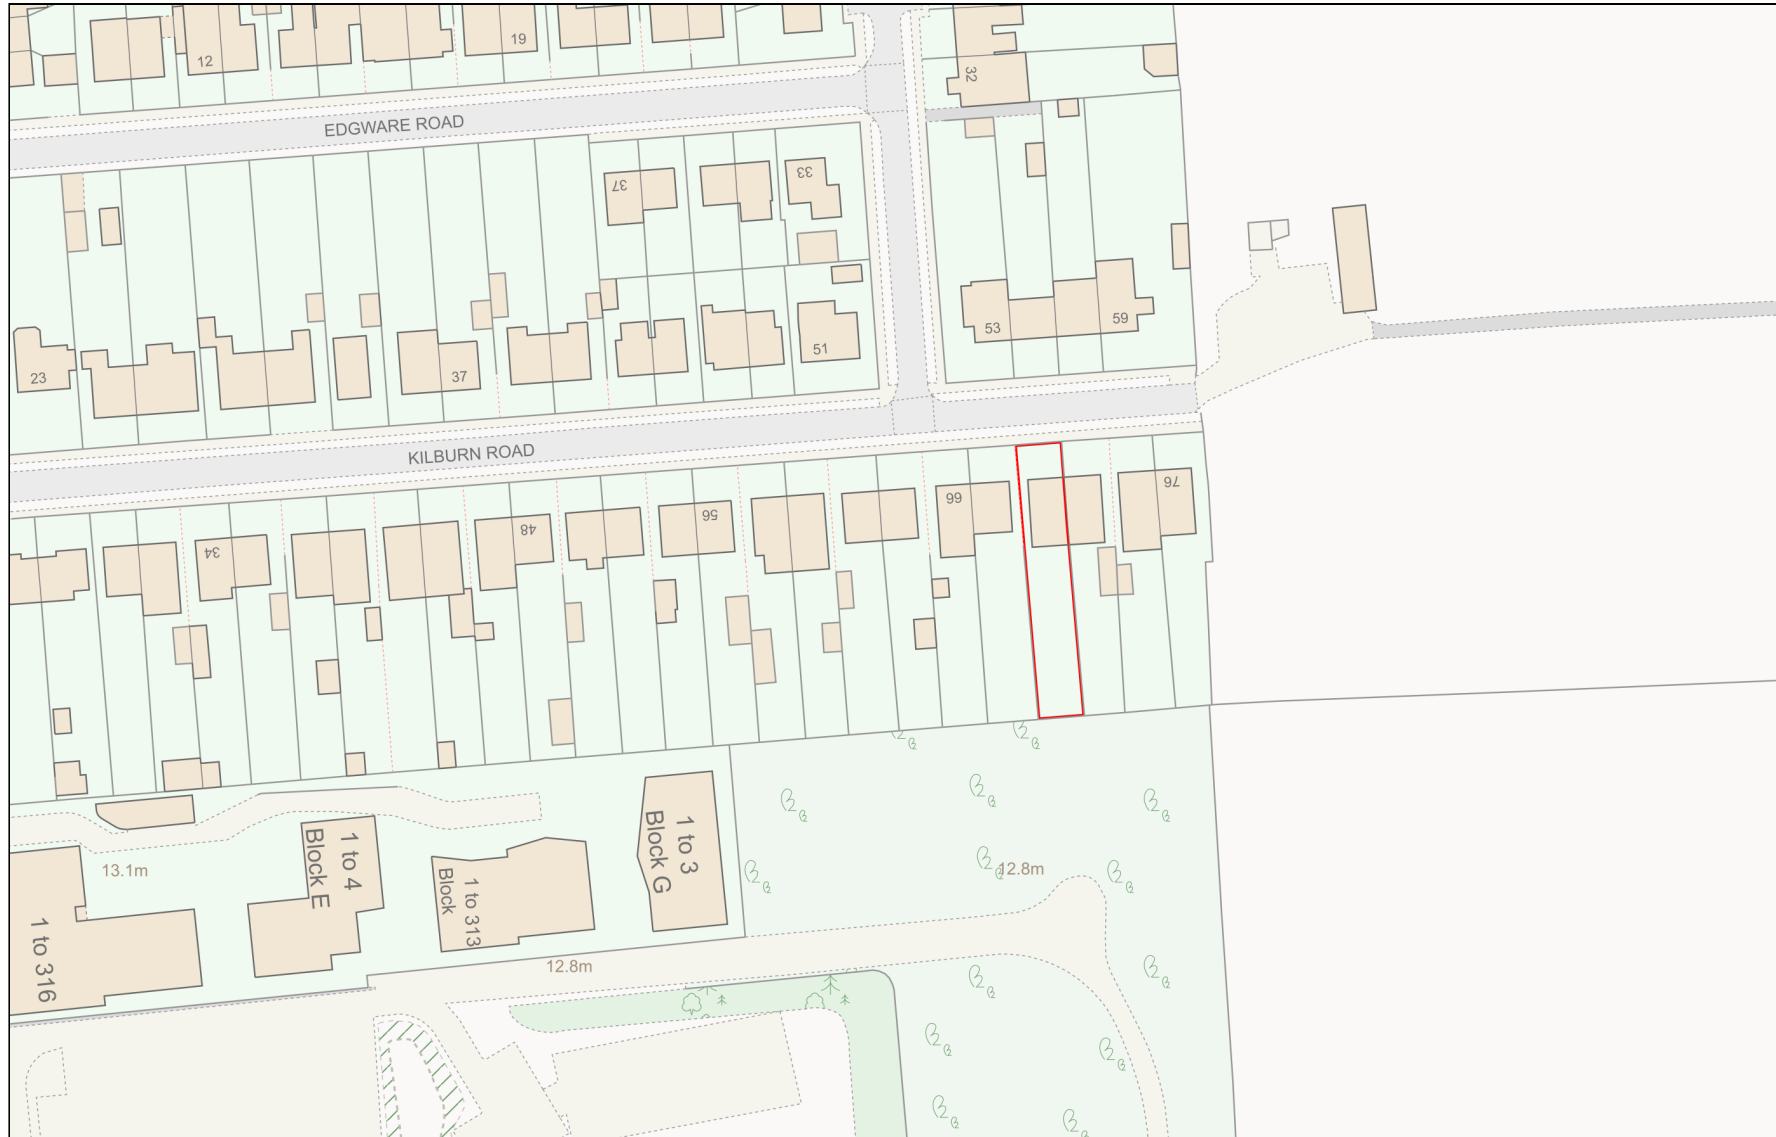

Location Plan

Site Address: 70, Kilburn Road, York, YO10 4DE

Date Produced: 02-Nov-2023

Scale: 1:1250 @A4

Planning Portal Reference: PP-12565827v1