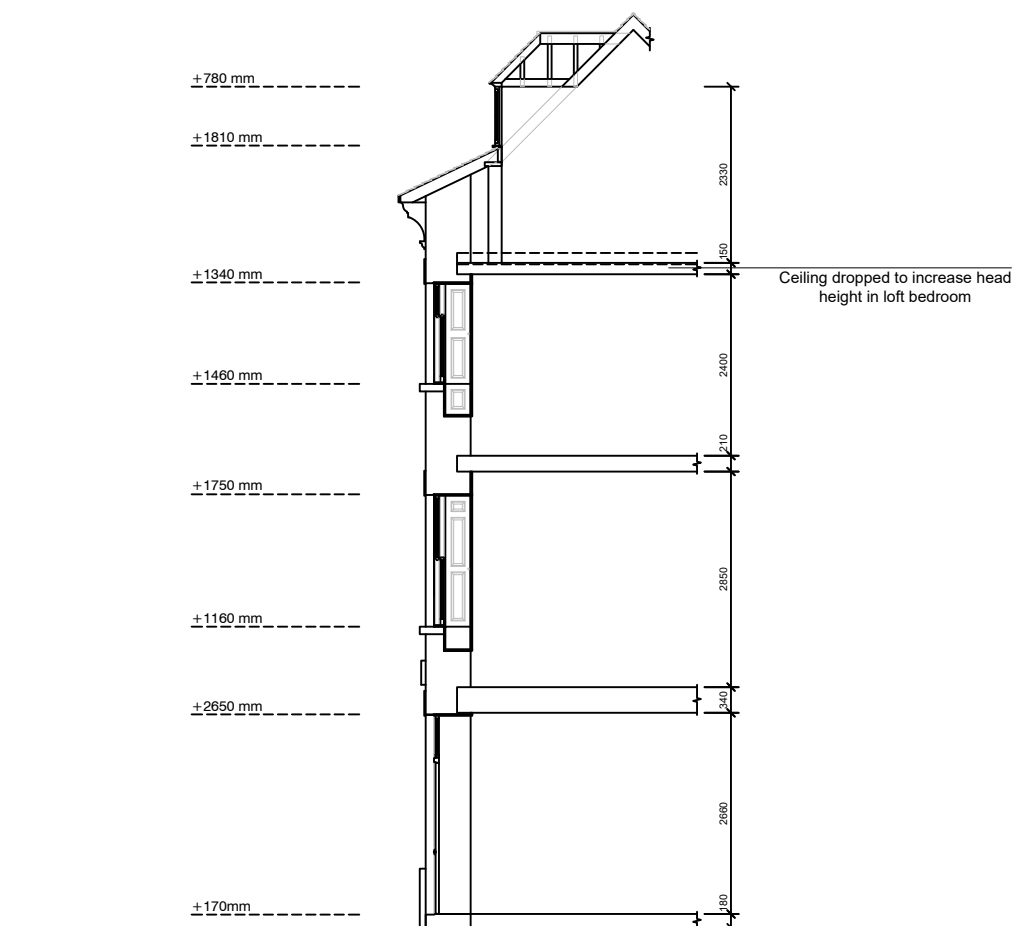

SCALE BAR 1:100

EXISTING FLOOR LEVEL SECTION

PROPOSED FLOOR LEVEL SECTION

This drawing is copyright of Lewis Property Woodstock Ltd., reproduction is only to take place with written authority.

Job Title: 44 Oxford Street,
Woodstock, OX20 1TT

Drawing Title: EXISTING +
PROPOSED Floor Level Sections

Drawing No.: 149_Sections_01

Date: May 2023

Scale: 1:100 @A3