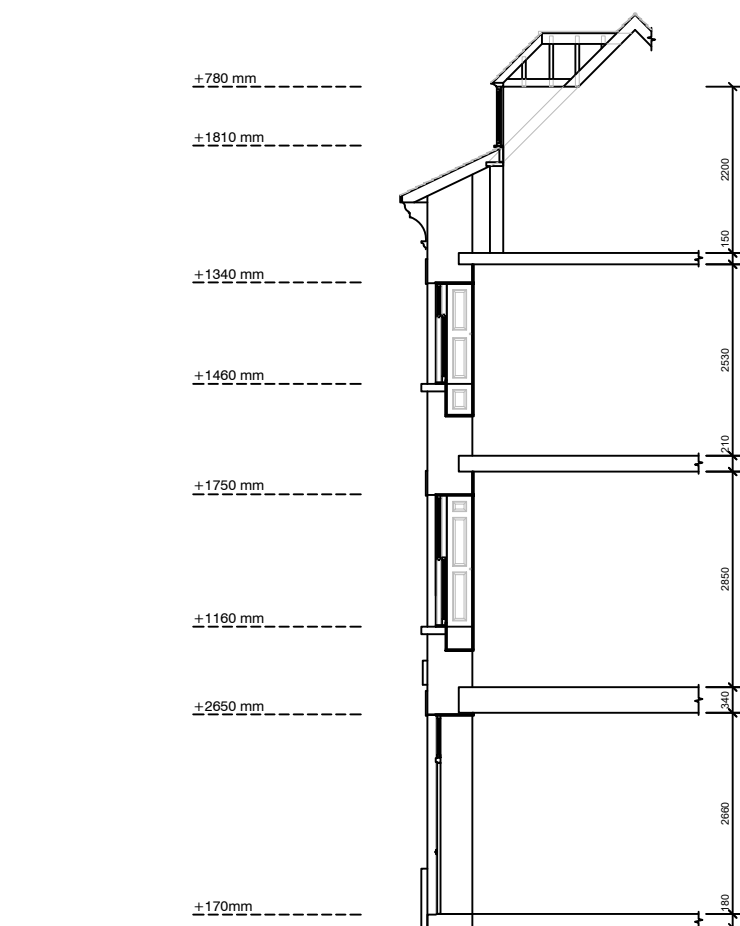

SCALE BAR 1:100

EXISTING FLOOR LEVEL SECTION

PROPOSED FLOOR LEVEL SECTION

This drawing is copyright of Lewis Property Woodstock Ltd., reproduction is only to take place with written authority.

Job Title: 44 Oxford Street,
Woodstock, OX20 1TT

Drawing Title: EXISTING +
PROPOSED Floor Level Sections

Drawing No.: 149_Sections_01

Date: May 2023

Scale: 1:100 @A3