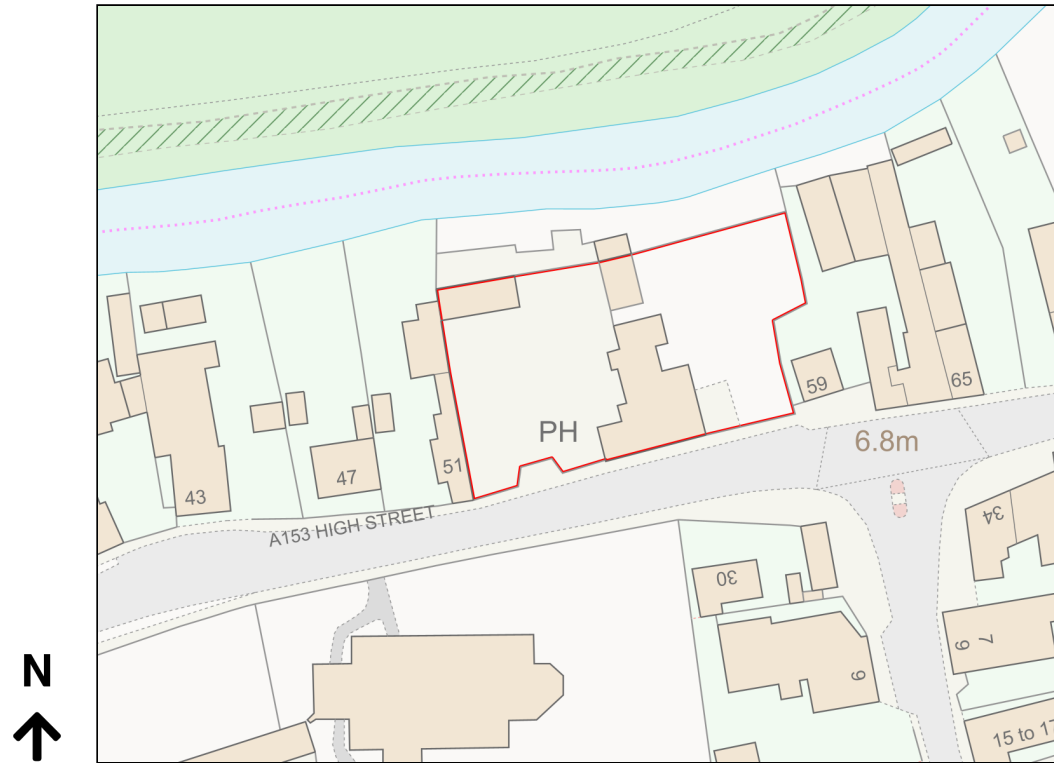

Location Plan

Site Address: White Bull Inn, White Bull, 55, High Street, Coningsby, LN4 4RB

Date Produced: 02-Nov-2023

Scale: 1:1250 @A4

Planning Portal Reference: PP-12566858v1