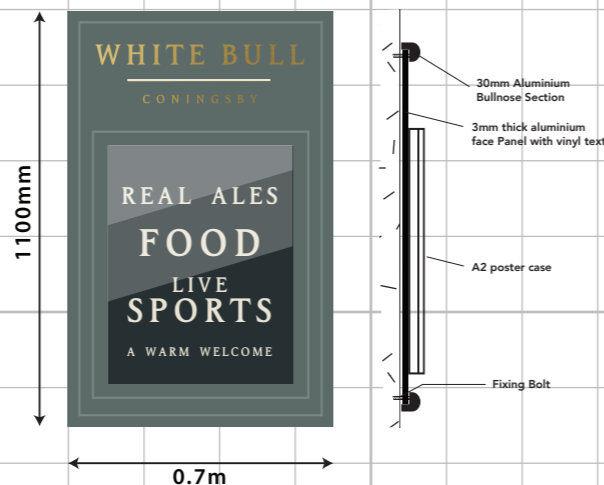

A ONE X NEW POST MOUNTED PICTORIAL TO NEW POST/GIBBET AND LINOLITES
 SIZE. 0.8m x 1100mm. H.A.G. 3m.

B TWO X AMENITY SIGNS C/W A2 POSTER CASES FIXED BACK TO BACK
 SIZE. 0.7m x 1100mm. H.A.G. 1m.

C TWO X SETS OF INDIVIDUAL HOUSENAME LETTERS/LOGOS TO GABLES
 SIZE. 2.82m x 1950mm. H.A.G. 3.5/4m.

D OMITTED

E ONE X NAMEBOARD C/W INDIVIDUAL HOUSENAME LETTERS AND TROUGH LIGHT
 SIZE. 3.1m x 1300mm. H.A.G. 3m.

F ONE X AMENITY SIGN
 SIZE. 0.7m x 1100mm. H.A.G. 1m.

H NINE X LED FLOOD LIGHTS
 SIZE. 0.23m x 168mm. H.A.G. 4/5/5.5/7m.

I ONE X PORTLAND LANTERN
 SIZE. 0.3m x 580mm. H.A.G. 2.5m.

G FIVE X SETS OF WINDOW DECALS
 SIZE. 0.38m x 225/510mm. H.A.G. 1.25m.
 SIZE. 0.7m x 500mm. H.A.G. 0.75m.

J ONE X TRANSOM SIGN
 SIZE. 1m x 200mm. H.A.G. 2m.

K ONE X SIGNWRITTEN MESSAGE
 SIZE. 1.5m x 135mm. H.A.G. 2.75m.

SIGNAGE COLOURS:

PLEASE REFER TO PAINT MANUFACTURER SWATCHES PRIOR TO APPROVAL

EXISTING ELEVATIONS

PROPOSED ELEVATIONS

BUILDING COLOURS:

PLEASE REFER TO PAINT MANUFACTURER SWATCHES PRIOR TO APPROVAL