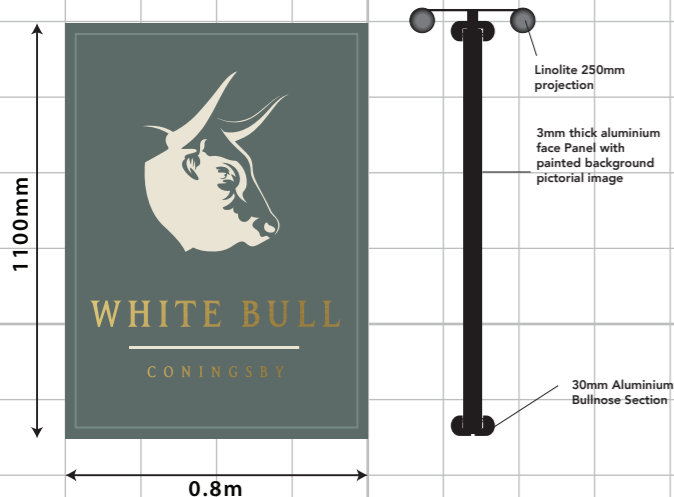

A ONE X NEW POST MOUNTED PICTORIAL TO NEW POST/GIBBET AND LINOLITES
 SIZE. 0.8m x 1100mm. H.A.G. 3m.

B TWO X AMENITY SIGNS C/W A2 POSTER CASES FIXED BACK TO BACK
 SIZE. 0.7m x 1100mm. H.A.G. 1m.

C TWO X SETS OF INDIVIDUAL HOUSENAME LETTERS/LOGOS TO GABLES
 SIZE. 2.82m x 1950mm. H.A.G. 3.5/4m.

D OMITTED

E ONE X NAMEBOARD C/W INDIVIDUAL HOUSENAME LETTERS AND TROUGH LIGHT
 SIZE. 3.1m x 1300mm. H.A.G. 3m.

F ONE X AMENITY SIGN
 SIZE. 0.7m x 1100mm. H.A.G. 1m.

H NINE X LED FLOOD LIGHTS
 SIZE. 0.23m x 168mm. H.A.G. 4/5/5.5/7m.

I ONE X PORTLAND LANTERN
 SIZE. 0.3m x 580mm. H.A.G. 2.5m.

G FIVE X SETS OF WINDOW DECALS
 SIZE. 0.38m x 225/510mm. H.A.G. 1.25m.
 SIZE. 0.7m x 500mm. H.A.G. 0.75m.

J ONE X TRANSOM SIGN
 SIZE. 1m x 200mm. H.A.G. 2m.

K ONE X SIGNWRITTEN MESSAGE
 SIZE. 1.5m x 135mm. H.A.G. 2.75m.

SIGNAGE COLOURS:

PLEASE REFER TO PAINT MANUFACTURER SWATCHES PRIOR TO APPROVAL

EXISTING ELEVATIONS

PROPOSED ELEVATIONS

BUILDING COLOURS:

PLEASE REFER TO PAINT MANUFACTURER SWATCHES PRIOR TO APPROVAL