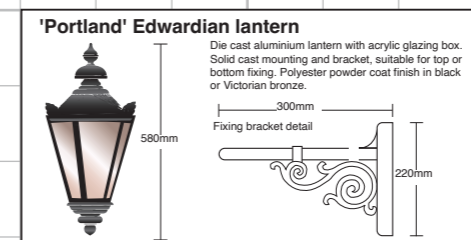

A ONE X NEW POST MOUNTED PICTORIAL TO NEW POST/GIBBET AND LINOLITES
 SIZE. 0.8m x 1100mm. H.A.G. 3m.

B TWO X AMENITY SIGNS C/W A2 POSTER CASES FIXED BACK TO BACK
 SIZE. 0.7m x 1100mm. H.A.G. 1m.

C TWO X SETS OF INDIVIDUAL HOUSENAME LETTERS/LOGOS TO GABLES
 SIZE. 2.82m x 1950mm. H.A.G. 3.5/4m.

D OMITTED

E ONE X NAMEBOARD C/W INDIVIDUAL HOUSENAME LETTERS AND TROUGH LIGHT
 SIZE. 3.1m x 1300mm. H.A.G. 3m.

F ONE X AMENITY SIGN
 SIZE. 0.7m x 1100mm. H.A.G. 1m.

H NINE X LED FLOOD LIGHTS
 SIZE. 0.23m x 168mm. H.A.G. 4/5/5.5/7m.

I ONE X PORTLAND LANTERN
 SIZE. 0.3m x 580mm. H.A.G. 2.5m.

G FIVE X SETS OF WINDOW DECALS
 SIZE. 0.38m x 225/510mm. H.A.G. 1.25m.
 SIZE. 0.7m x 500mm. H.A.G. 0.75m.

J ONE X TRANSOM SIGN
 SIZE. 1m x 200mm. H.A.G. 2m.

K ONE X SIGNWRITTEN MESSAGE
 SIZE. 1.5m x 135mm. H.A.G. 2.75m.

SIGNAGE COLOURS:

PLEASE REFER TO PAINT MANUFACTURER SWATCHES PRIOR TO APPROVAL

EXISTING ELEVATIONS

PROPOSED ELEVATIONS

BUILDING COLOURS:

PLEASE REFER TO PAINT MANUFACTURER SWATCHES PRIOR TO APPROVAL