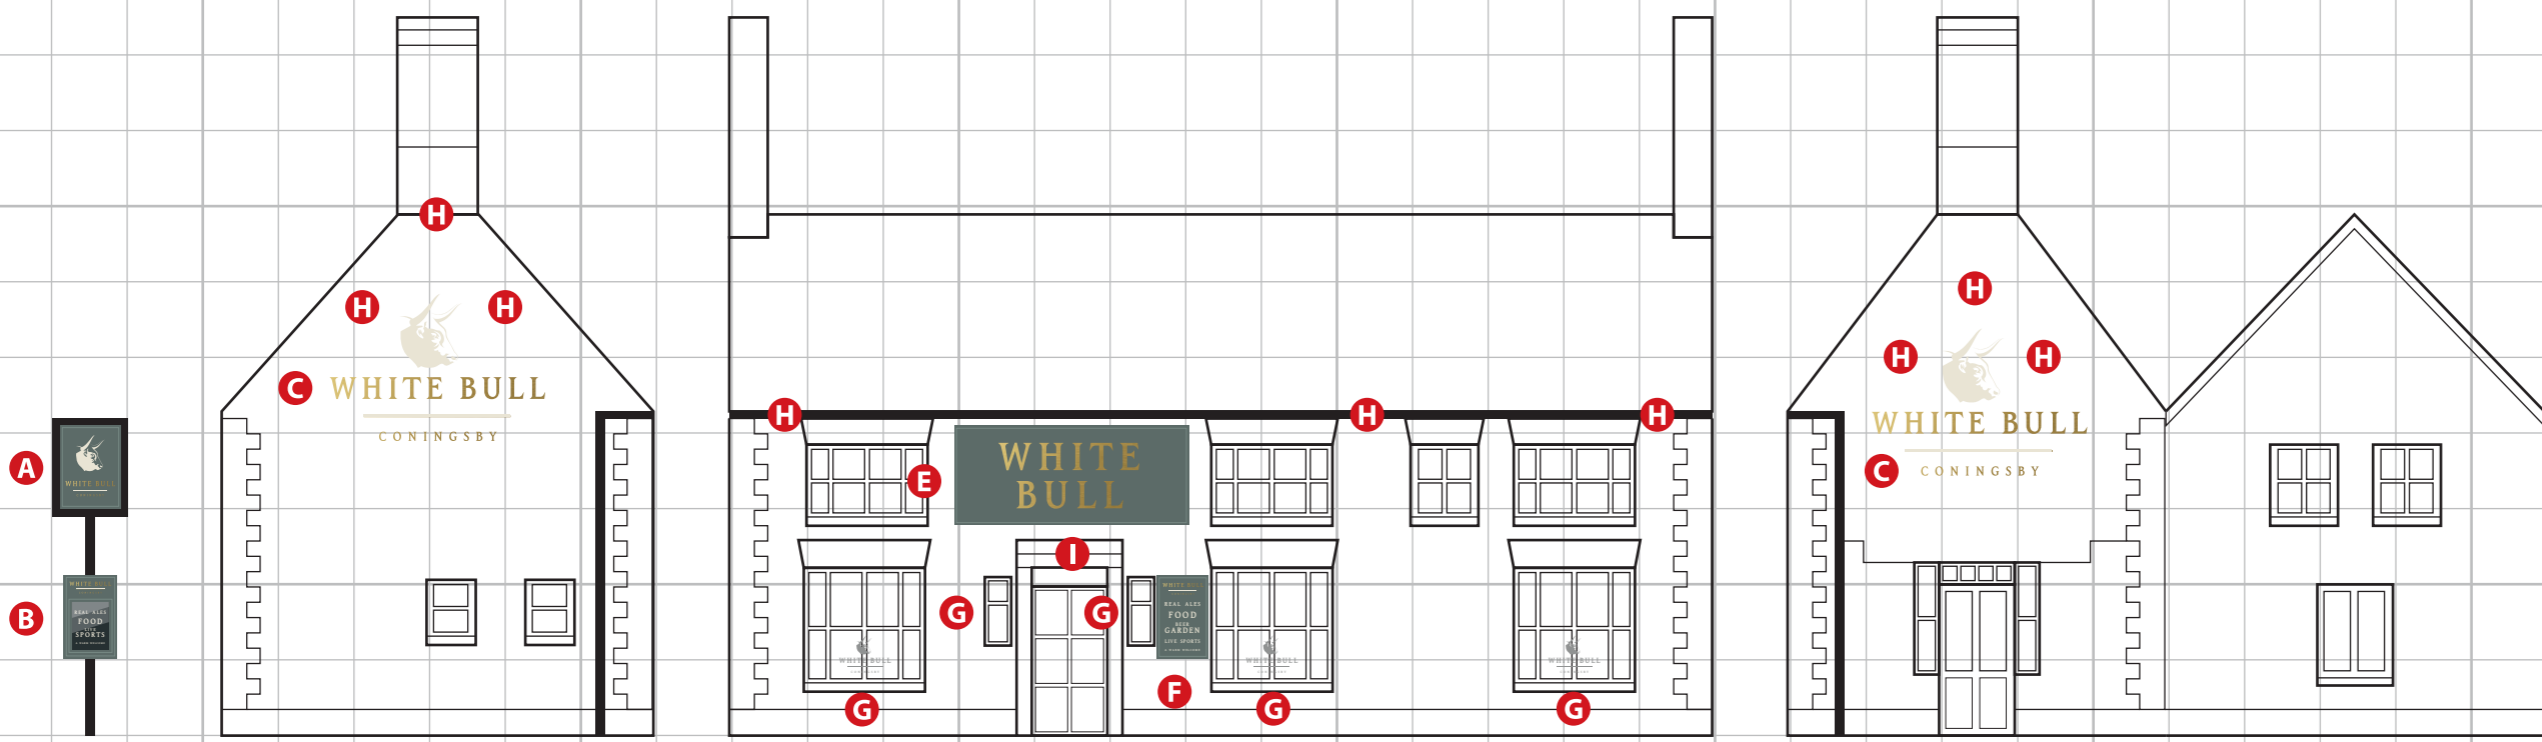

K ONE X SIGNWRITTEN MESSAGE
 SIZE. 1.5m x 135mm. H.A.G. 2.75m.

SIGNAGE COLOURS:

PLEASE REFER TO PAINT MANUFACTURER SWATCHES PRIOR TO APPROVAL

EXISTING ELEVATIONS

PROPOSED ELEVATIONS

BUILDING COLOURS:

PLEASE REFER TO PAINT MANUFACTURER SWATCHES PRIOR TO APPROVAL