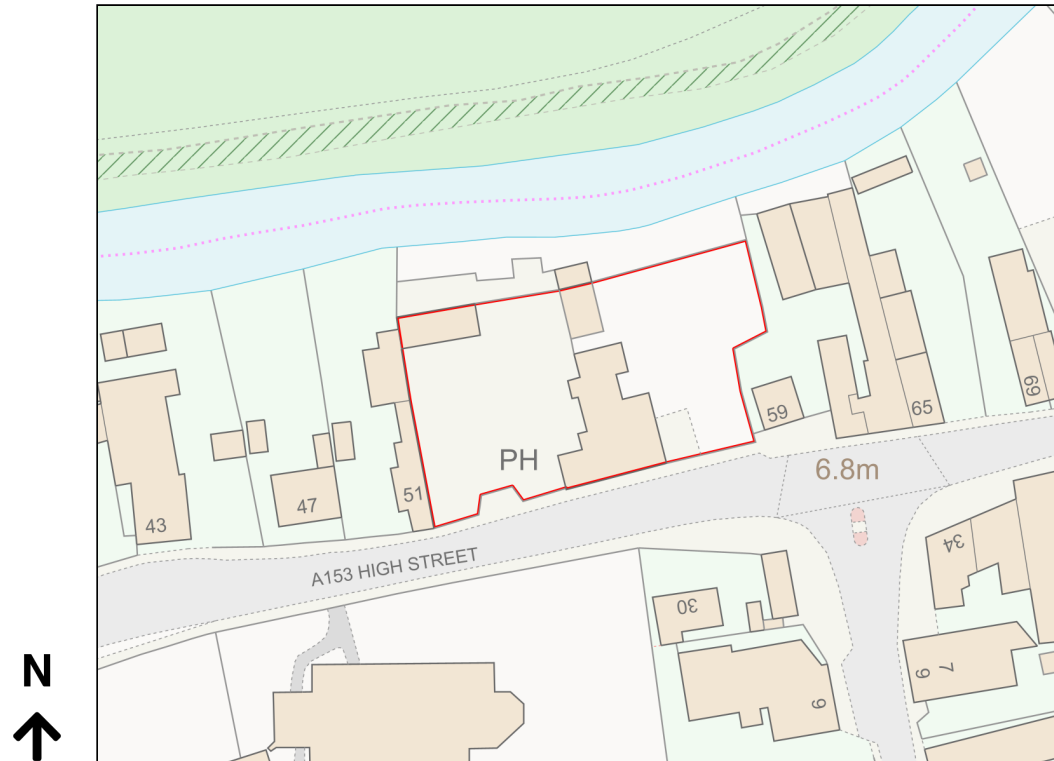

Location Plan

Site Address: White Bull Inn, White Bull, 55, High Street, Coningsby, LN4 4RB

Date Produced: 02-Nov-2023

Scale: 1:1250 @A4

Planning Portal Reference: PP-12567365v1