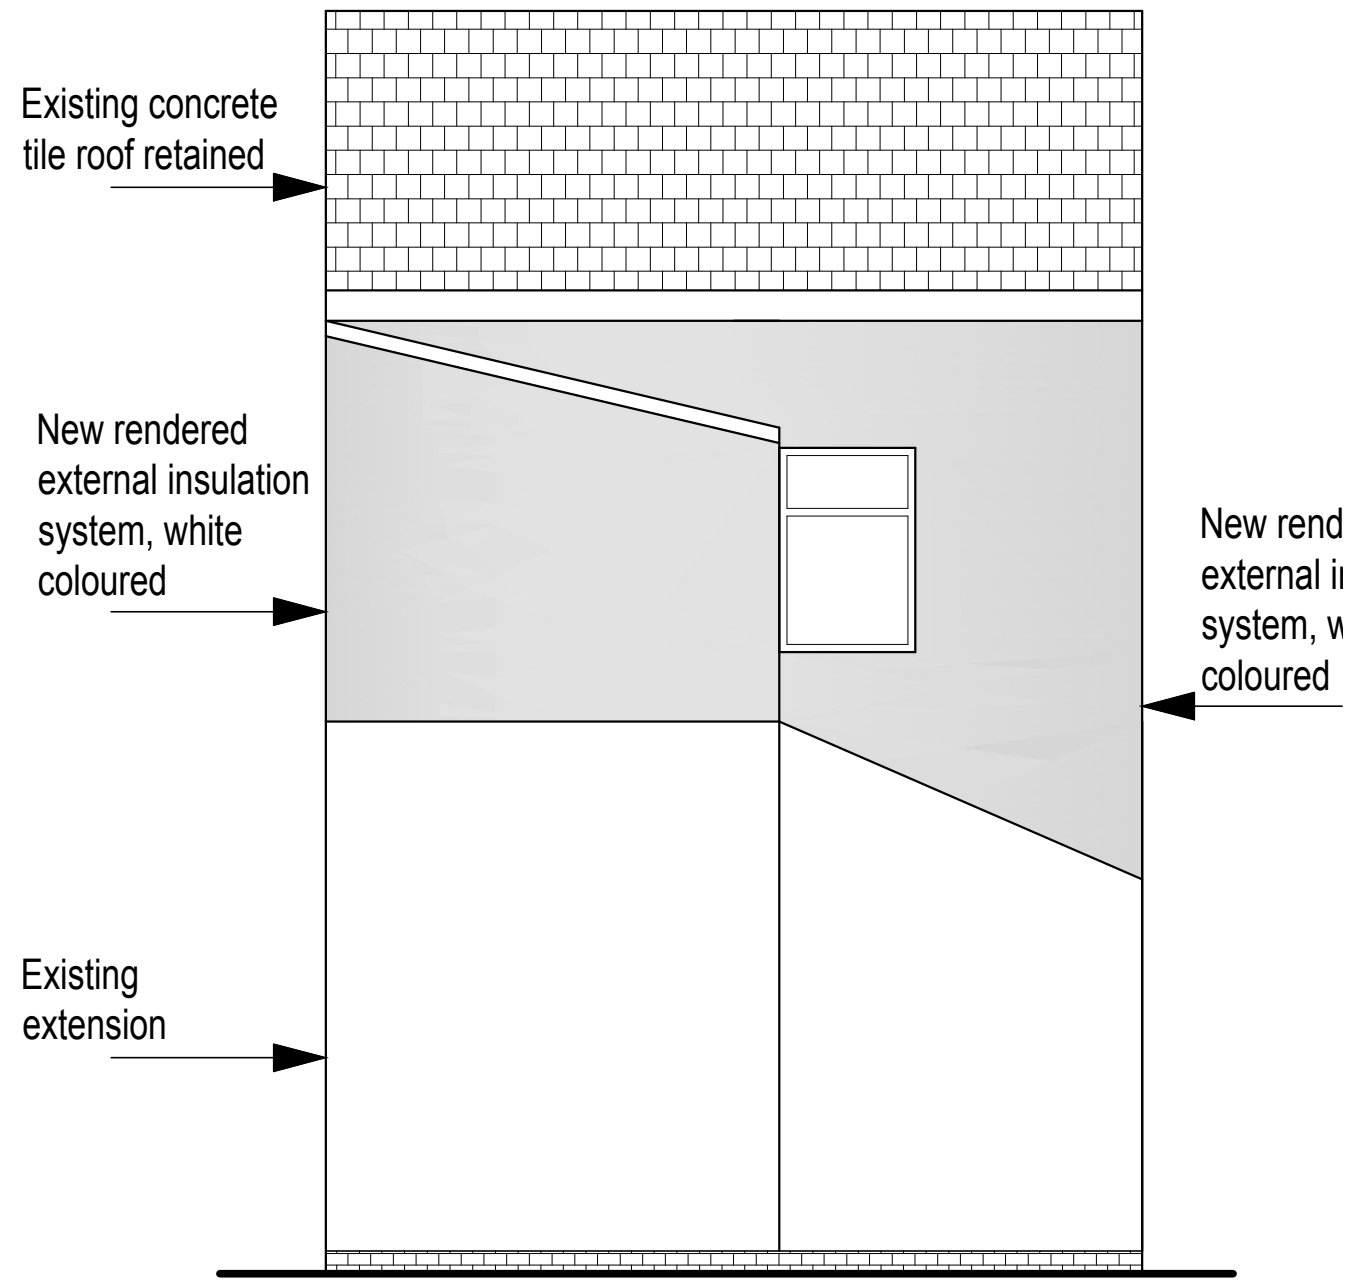

Proposed Front Elevation

Proposed Rear Elevation

Project
LAD3 PROJECTS

Title
5 Victoria Terrace, L35 0LH

Scale
1:50 @ A3

Date
09/10/2023

Drawn
LMFC