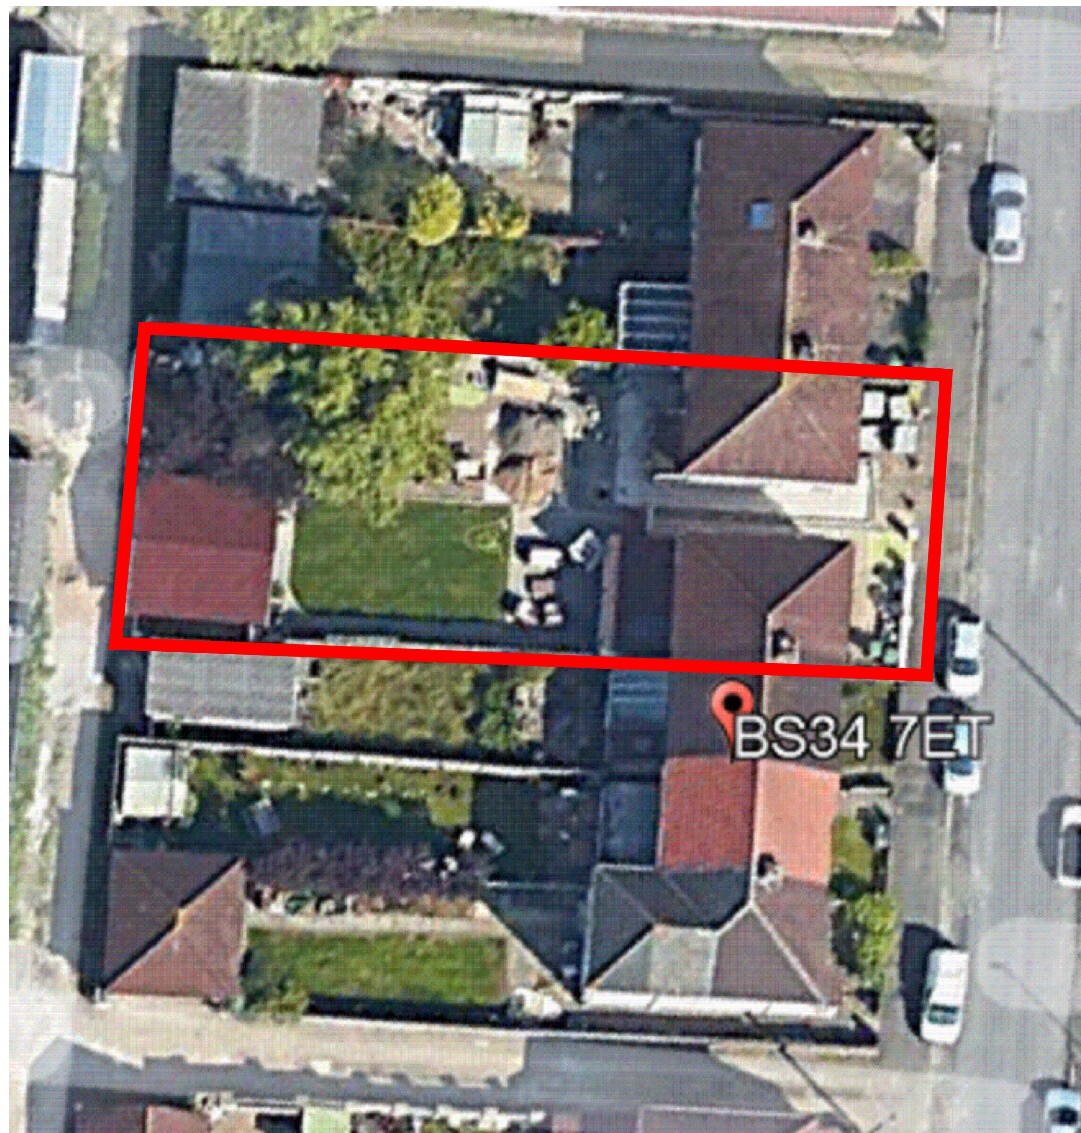

Legend — Application boundary

Ordnance Survey, (c) Crown Copyright 2022. All rights reserved. Licence number 100022432

Site Image circa 2017
 NTS

Proposed Site Plan
 Scale: 1:500