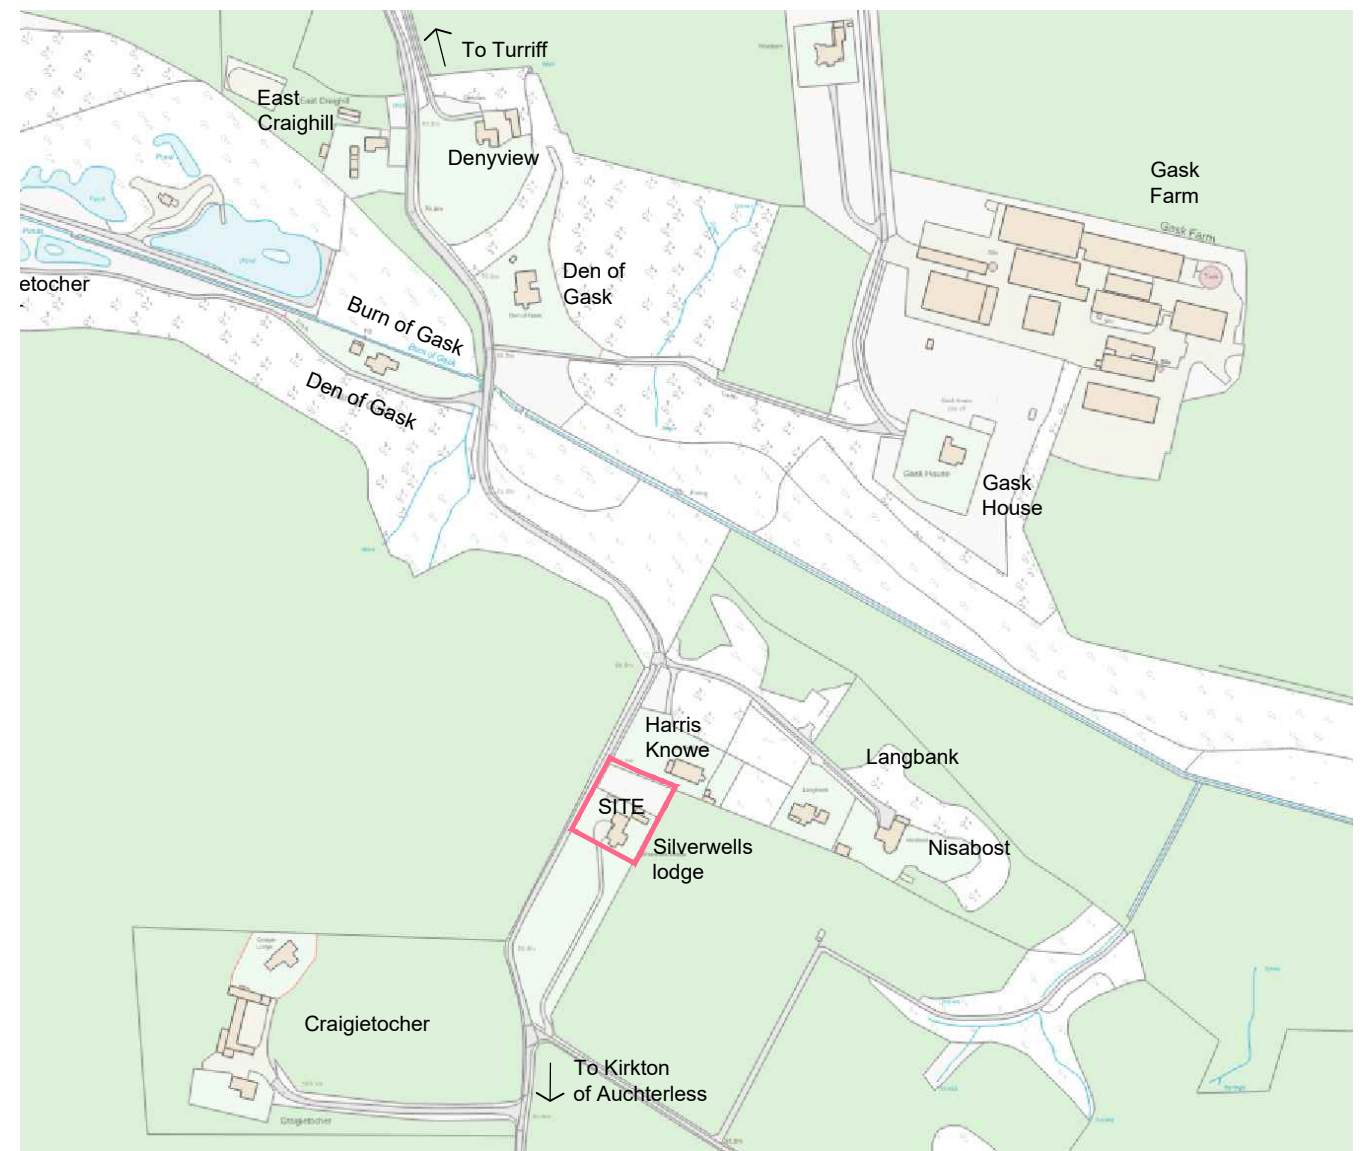

**LOCATION PLAN**  
SCALE 1:10,000

**LOCATION PLAN**  
SCALE 1:5,000

**Proposed Change of Access**

Silverwells Lodge,  
Turriff, Aberdeenshire,  
AB53 8BS

SJA Property Group

**OS LOCATION PLAN**

REF: 5936-PL01	REV:
DATE: Nov 2023	SCALE: 1:10,000
DRAWN: P: jpr	W: T:
CHECKS: P:	W: T: