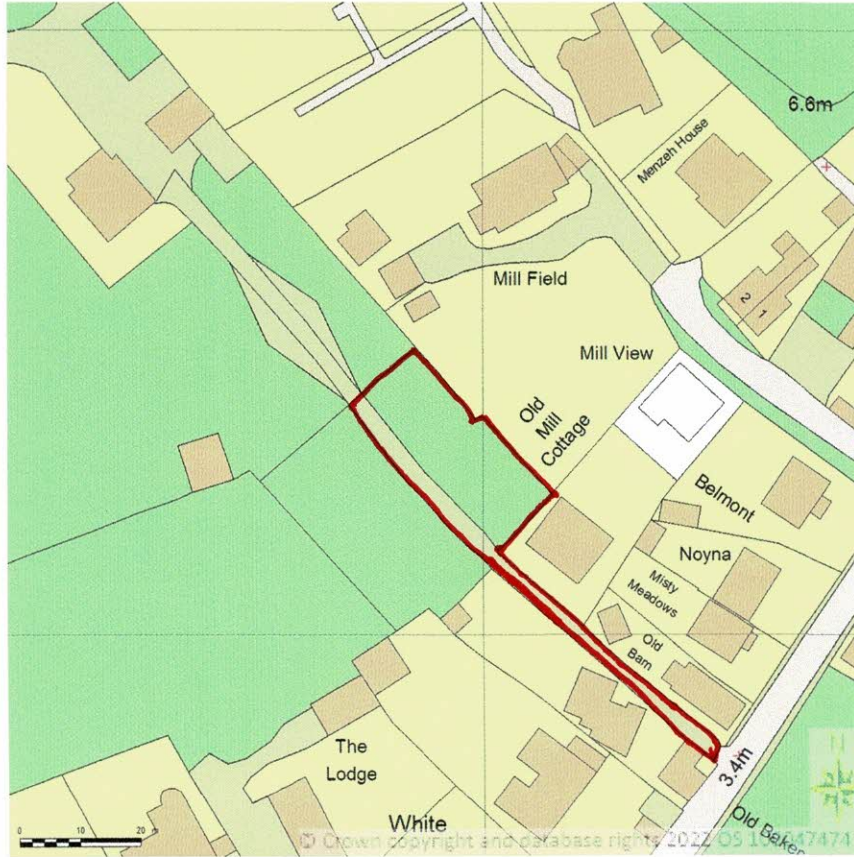

SITE LOCATION PLAN
Plot 1
AREA 2 HA
SCALE 1:1250 on A4
CENTRE COORDINATES: 620992, 230334

Supplied by Streetwise Maps Ltd
www.streetwise.net
Licence No: 100047474
08/07/2022 16:52