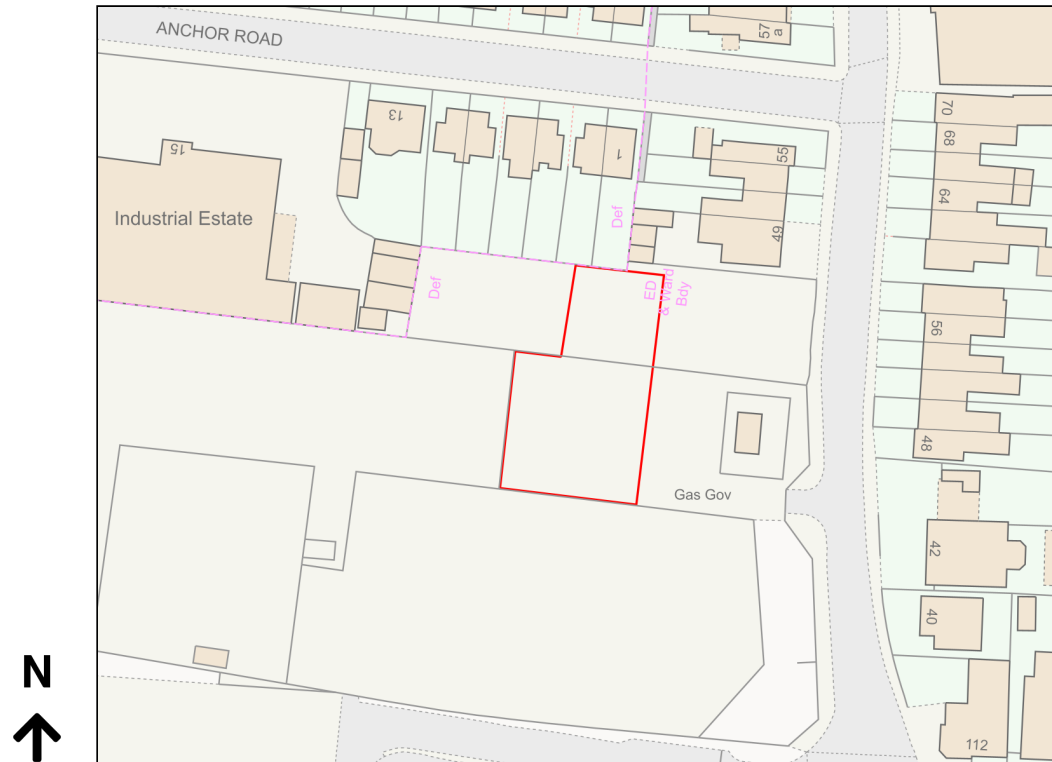

Location Plan

Site Address: Easting: 617156 Northing: 214966

Date Produced: 03-Nov-2023

Scale: 1:1250 @A4

Planning Portal Reference: PP-12579401v1