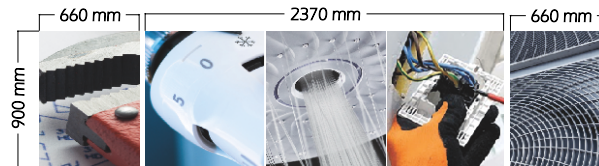

Sign 2 - 1no. Internally illuminated flex face sign finished PMS 654 Blue with digitally printed flexible face.
Cap Height = 780mm HTU = 4000mm

Sign 9 - 3no. A0 Anodised aluminium poster frames. (lockable)
HTU = 800mm

Sign 5 - 1no. fabricated aluminium sign with 30mm returns finished PMS 654 Blue with applied vinyl graphics.
(OPENING TIMES TBC)
Cap Height = 75mm HTU = 1200mm

Sign 6 - 1no. fabricated aluminium sign with 30mm returns finished PMS 654 Blue with applied vinyl graphics.
(OPENING TIMES TBC)
Cap Height = 50mm HTU = 1200mm

Sign 3c - 1no. Applied vinyl graphics to windows.

Sign 4d - 1no. Applied vinyl graphics to windows.

Sign 11 - 1no. Digitally printed and satin laminated graphic applied to anodised aluminium.
Cap Height = 20mm HTU = 950mm