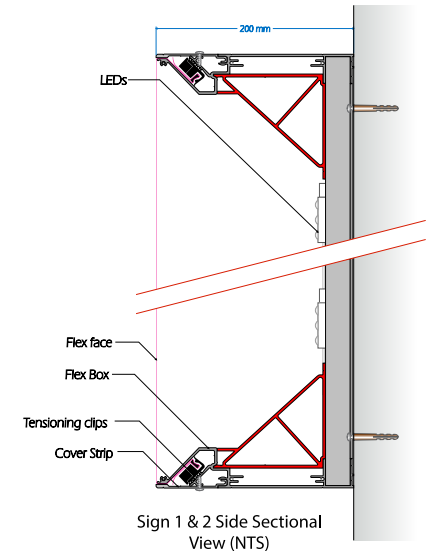

T: +44 (0) 1604 493226

E: sales@mgsigns.com

W: www.mgsigns.com

Sign 1 & 2 Side Sectional View (NTS)

Sign 1 - 1no. Internally illuminated flex face sign finished PMS 654 Blue with digitally printed flexible face.
Cap Height = 375mm HTU = 4000mm

Sign 2 - 1no. Internally illuminated flex face sign finished PMS 654 Blue with digitally printed flexible face.
Cap Height = 780mm HTU = 4000mm

Sign 9 - 3no. A0 Anodised aluminium poster frames. (lockable)
HTU = 800mm

Sign 5 - 1no. fabricated aluminium sign with 30mm returns finished PMS 654 Blue with applied vinyl graphics.
(OPENING TIMES TBC)
Cap Height = 75mm HTU = 1200mm

Sign 6 - 1no. fabricated aluminium sign with 30mm returns finished PMS 654 Blue with applied vinyl graphics.
(OPENING TIMES TBC)
Cap Height = 50mm HTU = 1200mm

Sign 3c - 1no. Applied vinyl graphics to windows.

Sign 4d - 1no. Applied vinyl graphics to windows.

Sign 11 - 1no. Digitally printed and satin laminated graphic applied to anodised aluminium.
Cap Height = 20mm HTU = 950mm