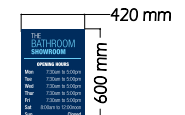

Sign 1 & 2 Side Sectional View (NTS)

Sign 6 - 1no. fabricated aluminium sign with 30mm returns finished PMS 654 Blue with applied vinyl graphics.
(OPENING TIMES TBC)
Cap Height = 50mm HTU = 1200mm