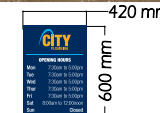

T: +44 (0) 1604 493226

E: sales@mgsigns.com

W: www.mgsigns.com

Sign 1 & 2 Side Sectional View (NTS)

Sign 1 - 1no. Internally illuminated flex face sign finished PMS 654 Blue with digitally printed flexible face.
Cap Height = 375mm HTU = 4000mm

Sign 2 - 1no. Internally illuminated flex face sign finished PMS 654 Blue with digitally printed flexible face.
Cap Height = 780mm HTU = 4000mm

Sign 9 - 3no. A0 Anodised aluminium poster frames. (lockable)
HTU = 800mm

Sign 5 - 1no. fabricated aluminium sign with 30mm returns finished PMS 654 Blue with applied vinyl graphics.
(OPENING TIMES TBC)
Cap Height = 75mm HTU = 1200mm

Sign 6 - 1no. fabricated aluminium sign with 30mm returns finished PMS 654 Blue with applied vinyl graphics.
(OPENING TIMES TBC)
Cap Height = 50mm HTU = 1200mm