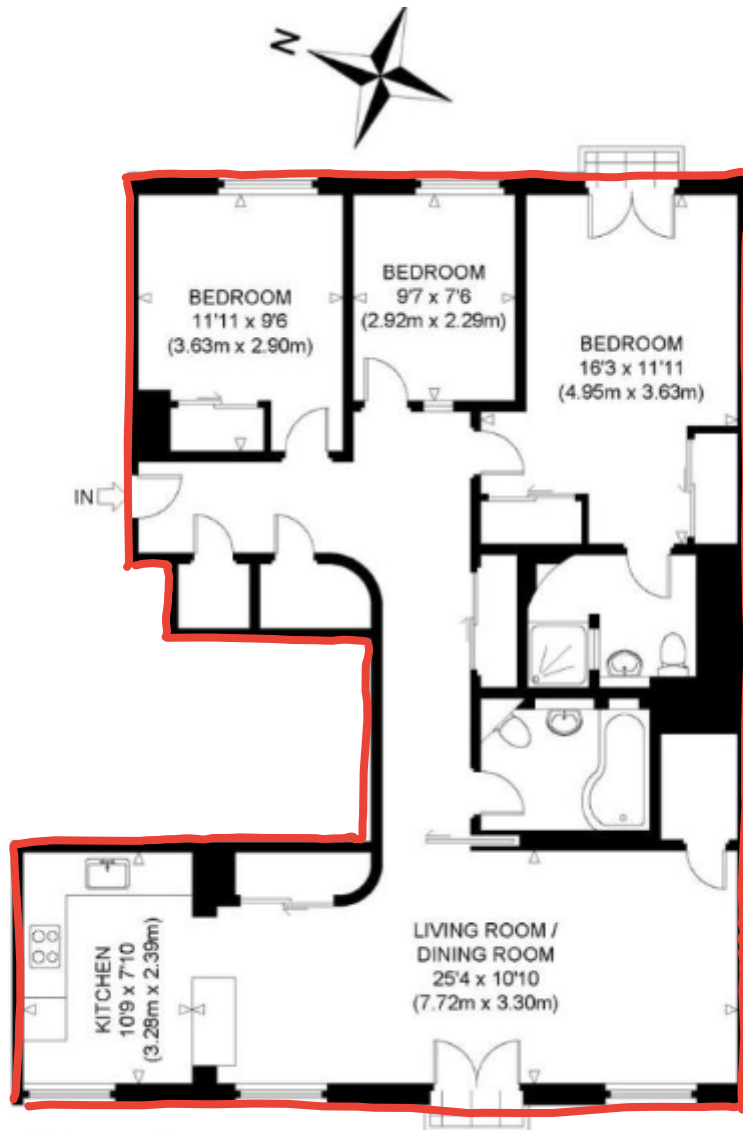

97/1 East London Street
Edinburgh
EH7 4BF

GROSS INTERNAL
FLOOR AREA 1062 SQ FT / 98.7 SQ M