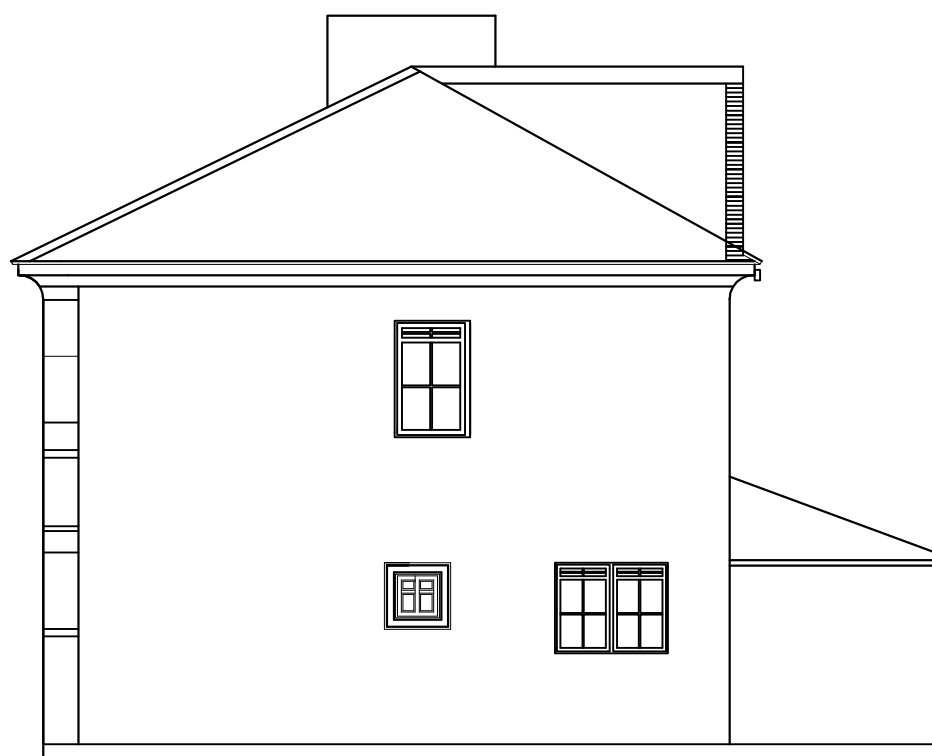

NOTE

RIGHT ELEVATION
(Existing)

RIGHT ELEVATION
(Proposed)

PROJECT
3, RECTORY CLOSE, CRAYFORD,
DARTFORD, BEXLEY,
DAI 4RP.

CLIENT

SHEET CONTENT
RIGHT FLOOR PLAN

REVISION
00

SCALE
1:100 at A3

DRAWING NO
008

DATE
10/2023