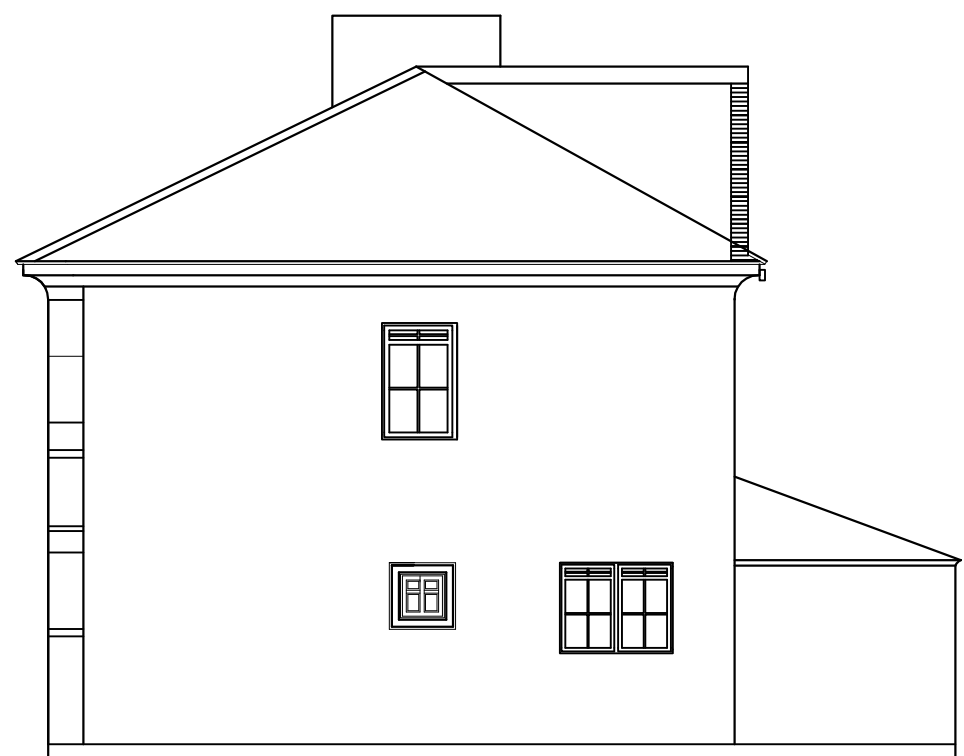

NOTE

RIGHT ELEVATION
(Existing)

RIGHT ELEVATION
(Proposed)

PROJECT
3, RECTORY CLOSE, CRAYFORD,
DARTFORD, BEXLEY,
DAI 4RP.

CLIENT

SHEET CONTENT
RIGHT FLOOR PLAN

REVISION
00

SCALE
1:100 at A3

DRAWING NO
008

DATE
10/2023