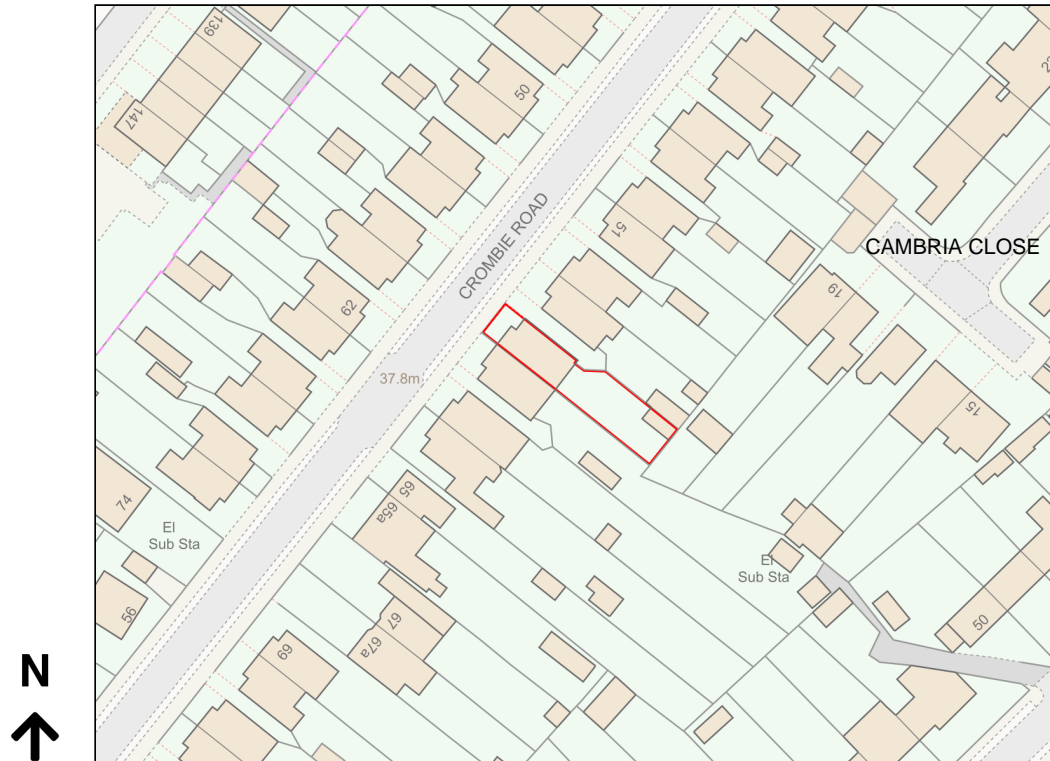

# Location Plan

Site Address: 57, Crombie Road, Sidcup, DA15 8AT

Date Produced: 05-Nov-2023

Scale: 1:1250 @A4

Planning Portal Reference: PP-12580001v1