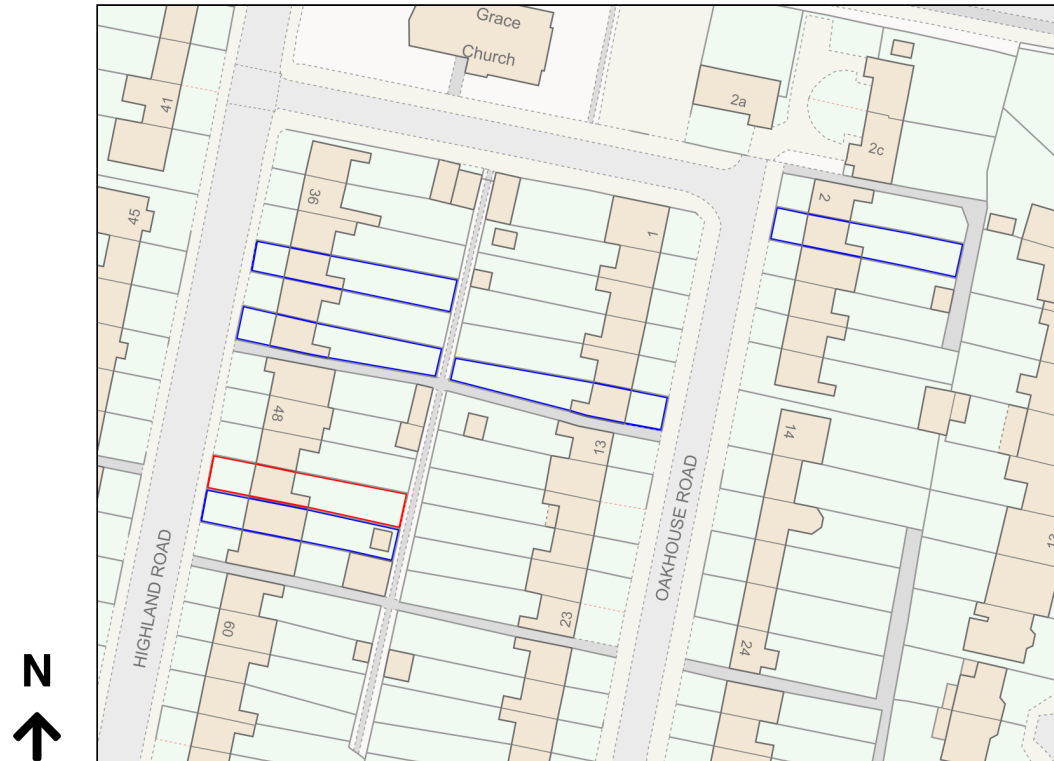

Location Plan

Site Address: 52, Highland Road, Bexleyheath, DA6 7LZ

Date Produced: 07-Nov-2023

Scale: 1:1250 @A4

Planning Portal Reference: PP-12555411v1