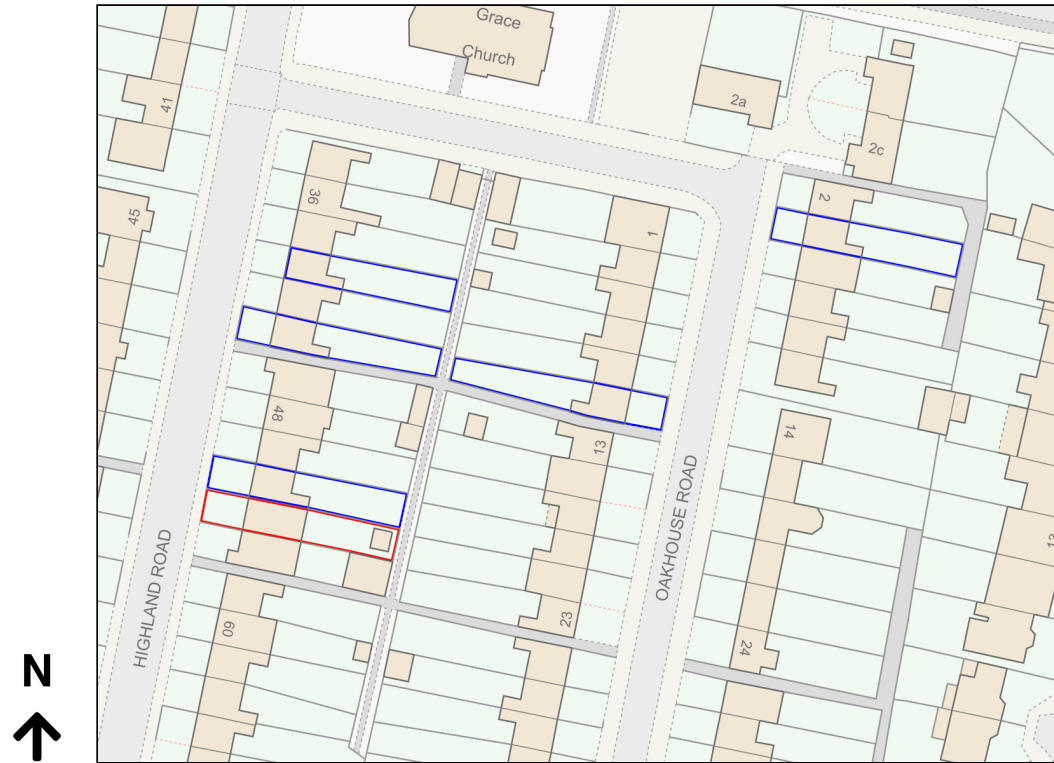

# Location Plan

Site Address: 54, Highland Road, Bexleyheath, DA6 7LZ

Date Produced: 07-Nov-2023

Scale: 1:1250 @A4

Planning Portal Reference: PP-12555422v1