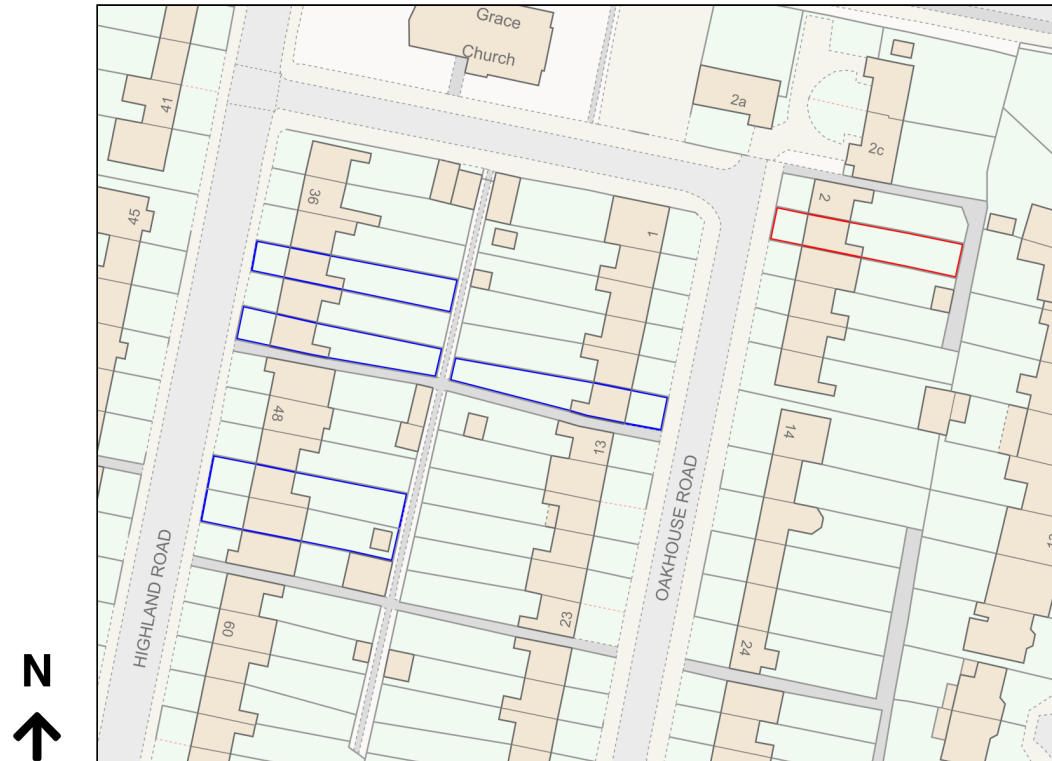

# Location Plan

Site Address: 4, Oakhouse Road, Bexleyheath, DA6 7NA

Date Produced: 07-Nov-2023

Scale: 1:1250 @A4

Planning Portal Reference: PP-12555438v1