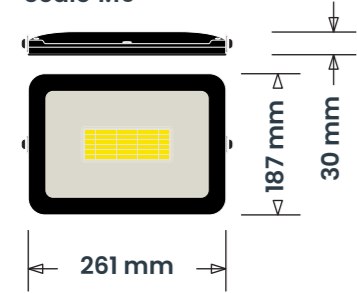

PLANNING DRAWING – PROPOSED SIGNAGE

ITEM 07 (Qty 1) FLOOD

50W LED Slimline floodlight.

Featuring:

- Warm white illumination.

Scale 1:10

FLOOD LIGHT TO BE POSITIONED ABOVE THE BEARS HEAD TO REPLACE THE EXISTING COWL LIGHT

Floodlight detail
Scale 1:10

EXISTING BACKING PANEL TO BE REPAINTED BY THE MAIN CONTRACTOR

Farrow & Ball James White

ITEM 09 (Qty 1) WALL COREX

Corex holder finished RAL 9005

Featuring:

- 50mm trim finished RAL 9005
- 1500x1000 interchangeable corex slots
- Slimline warm white LED trough light

Scale 1:20

1200 mm Ground Clearance
Max 250 Candelas per square meter (cd/m²)

SIGN COLOUR

Dulux Heritage Waxed Khaki

Farrow & Ball James White Metamark M4 Matt White

Black RAL 9005

BUILDING COLOUR

Dulux Heritage Waxed Khaki