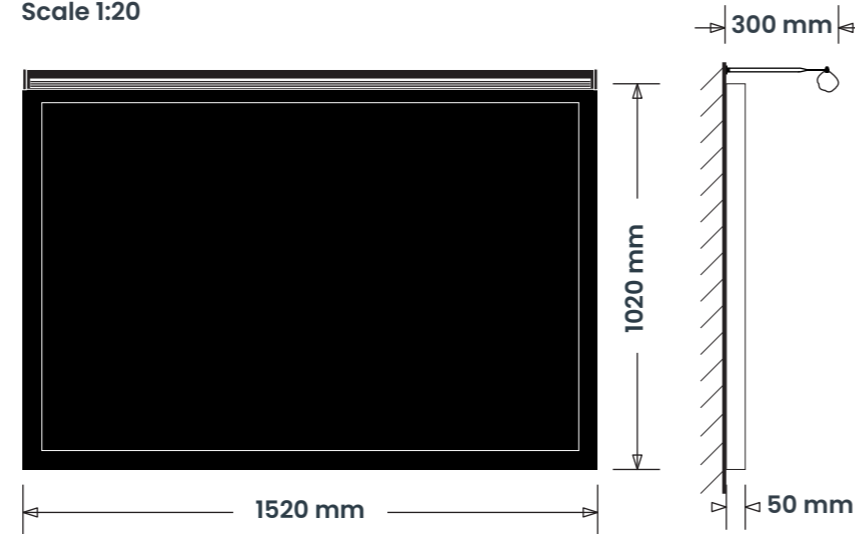

PLANNING DRAWING – PROPOSED SIGNAGE

ITEM 07 (Qty 1) FLOOD

50W LED Slimline floodlight.

Featuring:

- Warm white illumination.

Scale 1:10

FLOOD LIGHT TO BE POSITIONED ABOVE THE BEARS HEAD TO REPLACE THE EXISTING COWL LIGHT

Floodlight detail
Scale 1:10

EXISTING BACKING PANEL TO BE REPAINTED BY THE MAIN CONTRACTOR

Farrow & Ball James White

ITEM 09 (Qty 1) WALL COREX

Corex holder finished RAL 9005

Featuring:

- 50mm trim finished RAL 9005
- 1500x1000 interchangeable corex slots
- Slimline warm white LED trough light

Scale 1:20

1200 mm Ground Clearance
Max 250 Candelas per square meter (cd/m²)

SIGN COLOUR

Dulux Heritage Waxed Khaki

Farrow & Ball James White Metamark M4 Matt White

Black RAL 9005

BUILDING COLOUR

Dulux Heritage Waxed Khaki