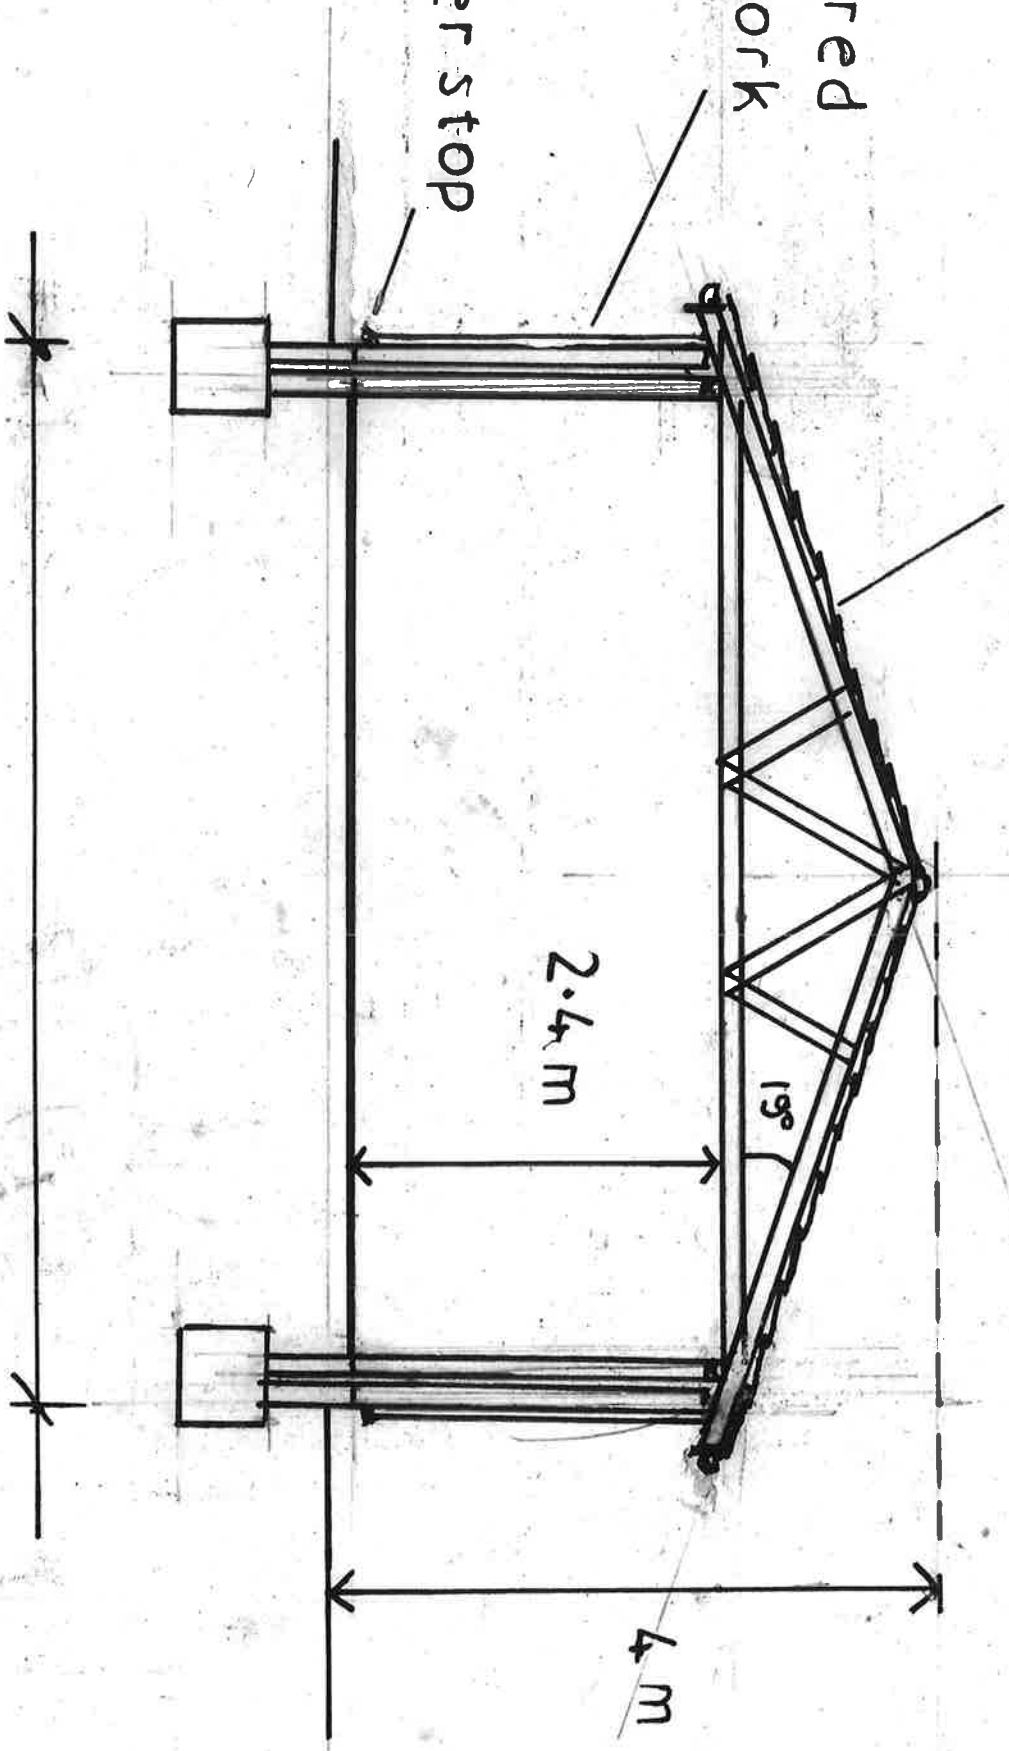

marley modern
roof tiles

rendered

blockwork

render stop

2.4m

19°

4m

7050