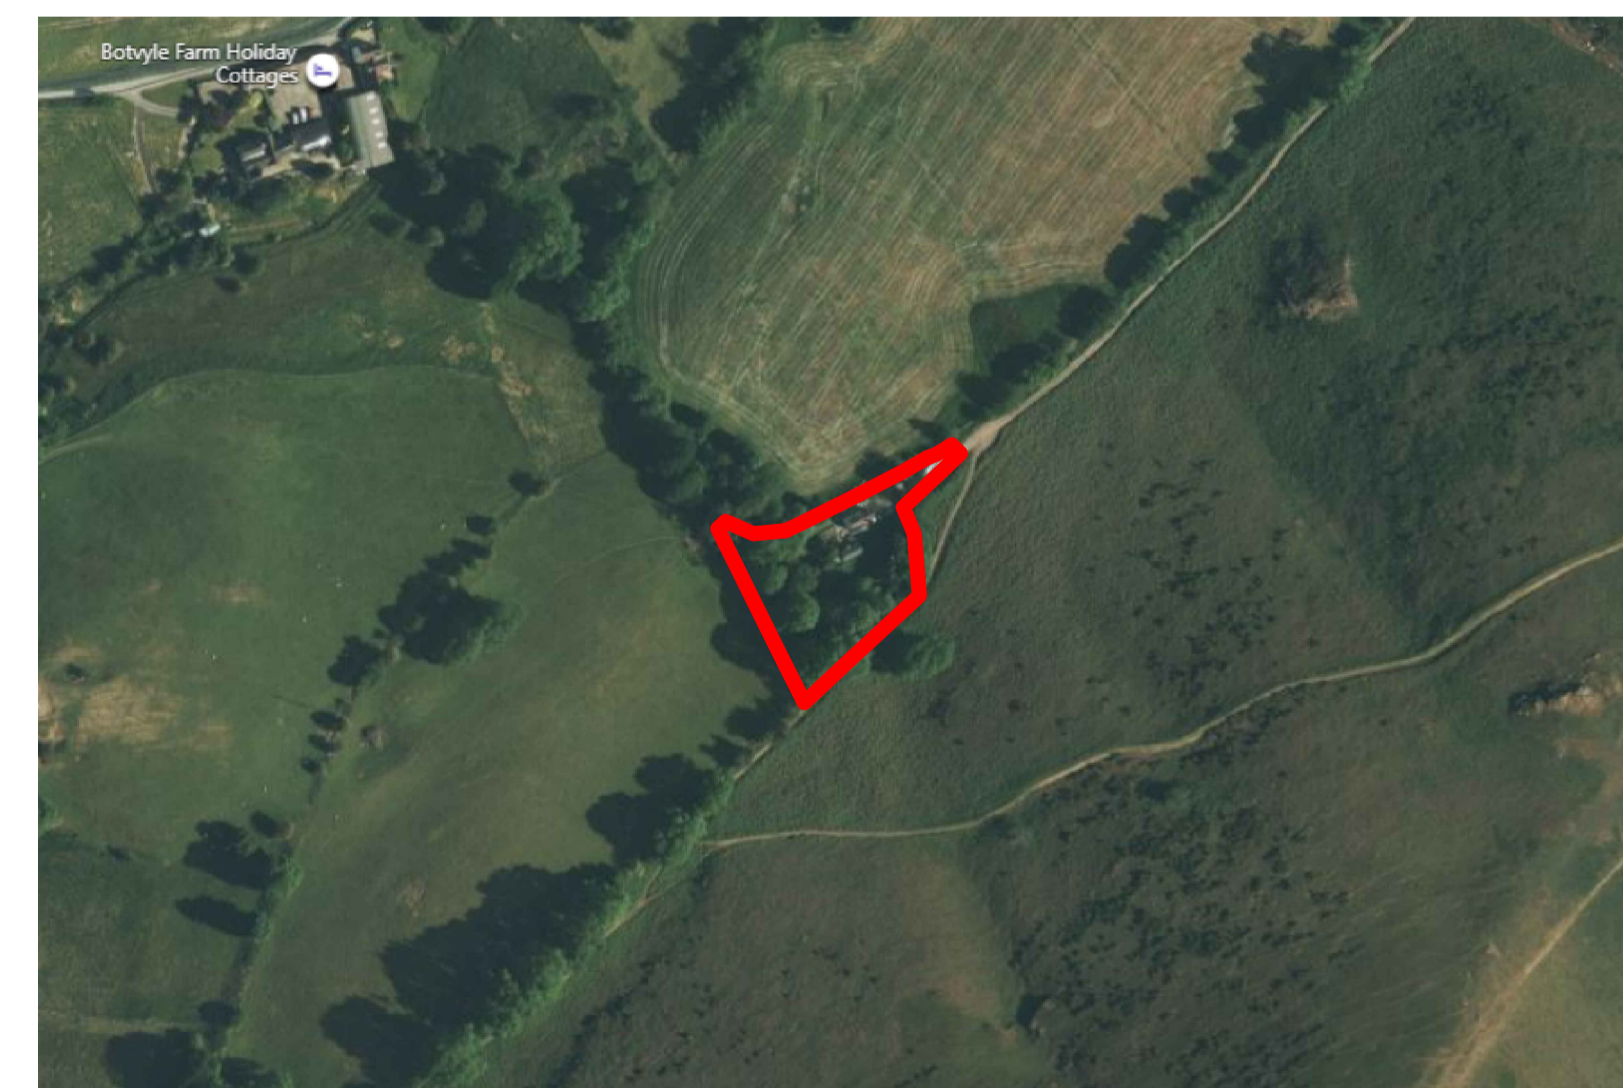

View 1 - View of Cabin exterior.

View 2 - View of Cabin deck.

View 3 - View of Cabin exterior.

View 4 - View of Cottage deck.

View 5 - View of Cottage exterior.

View 6 - View of Cottage exterior.

View 7 - View of Lodge exterior.

View 8 - View of Lodge exterior.

View 9 - Aerial View of site.

25/07/22	Updated for Planning issue.	A	PT
Date	Description	Rev	By

Revision Description

Project:  
**Katherine Cooper and Philip Richmond.**  
**CARADOC COTTAGE, ALL STRETTON,**  
**CHURCH STRETTON, SHROPSHIRE, SY6 7JN**

Drawing Title:  
**SITE PHOTOGRAPHS**

Drawing Number:  
**220516-01-03**

Revision: **A**  
 Date: **14.06.2022**  
 Scale: **NTS**  
 Drawn By: **EF**  
 CAD Dwg File:  
 Checked by: **PT**

Issue Status:  
**Planning Application** A1