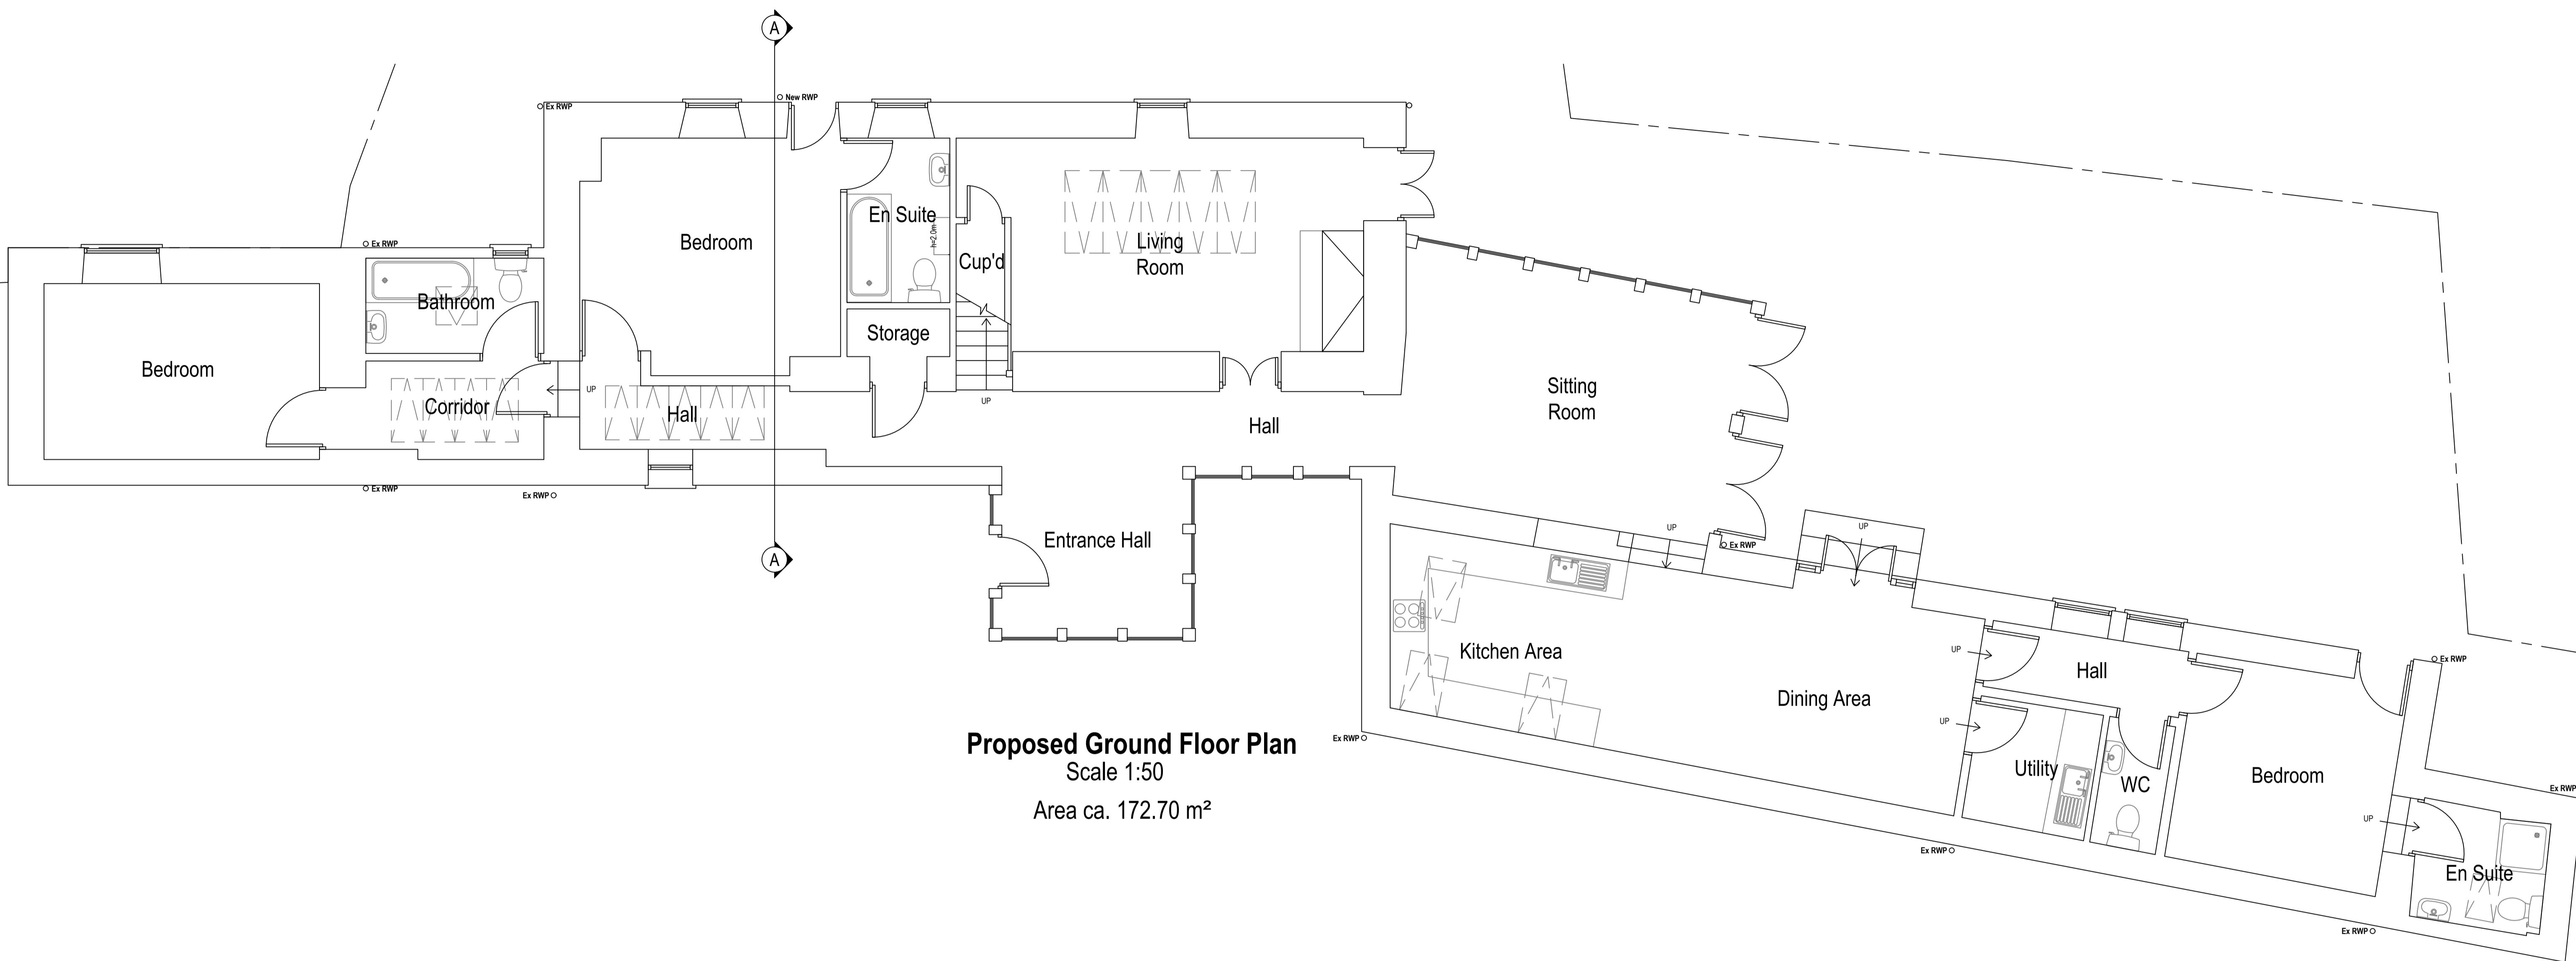

Symbol Key:

- Boundary line
- - - Demolished
- - - Details above

Proposed Ground Floor Plan
 Scale 1:50
 Area ca. 172.70 m²

Arkiplan
 74 Cardiff Road, CF15 7QE • Enquiries@ArkiPlan.co.uk

Site	The Mowhay, Wood Hill, Penryn TR10 9AE	Date	26.07.2023
		Sheet	23-1160 D03 REV 03
		Job	Loft Extension
		Scale	As Shown@A1
Title Number	CL262073	Title	As Shown