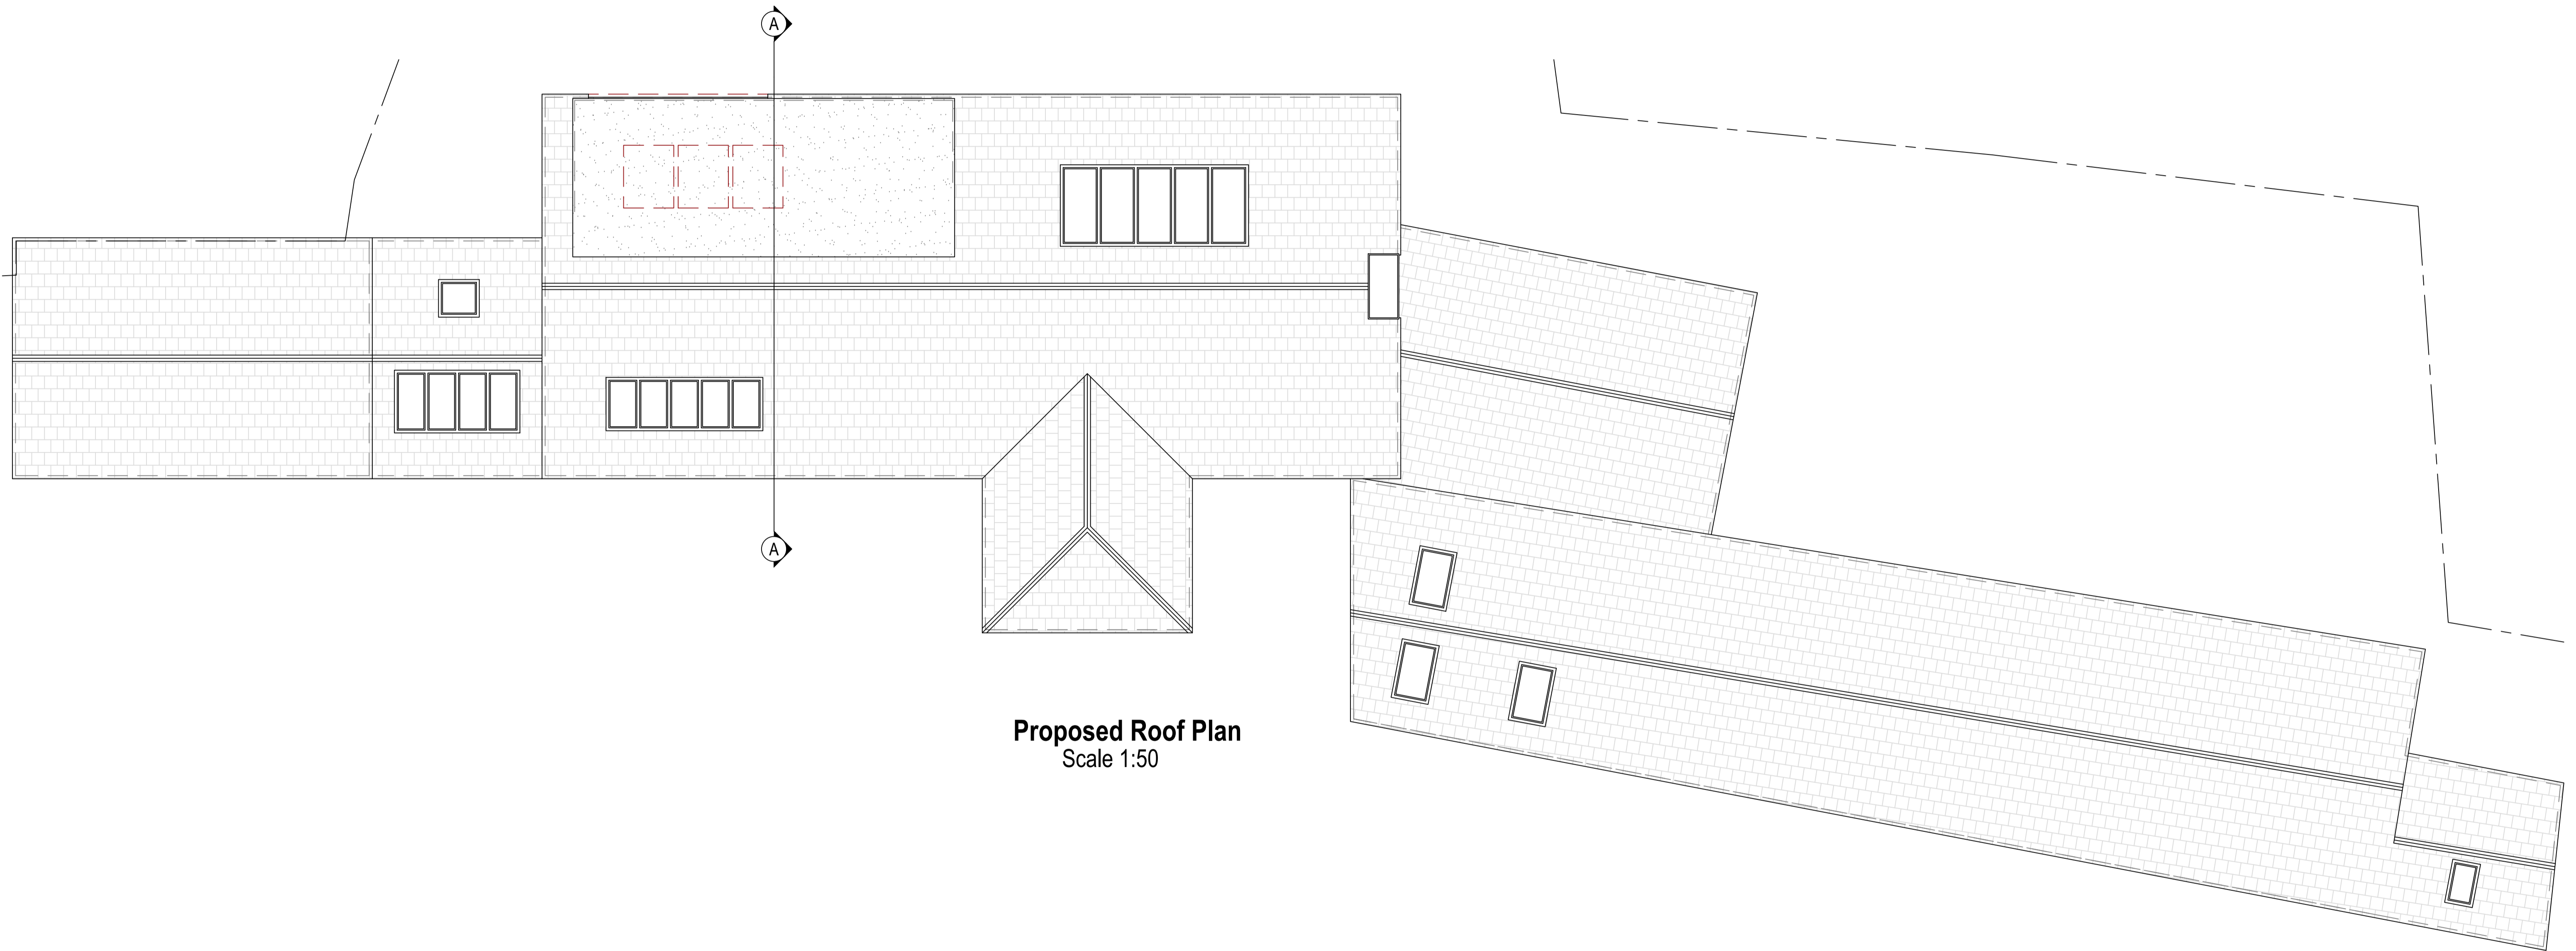

Symbol Key:

- — — — — Boundary line
- - - - - Demolished
- - - - - Details above

Proposed Roof Plan
Scale 1:50

74 Cardiff Road, CF15 7QE • Enquiries@ArkiPlan.co.uk

Site	The Mowhay, Wood Hill, Penryn TR10 9AE	Date	26.07.2023
		Sheet	23-1160 D07 REV 03
		Job	Loft Extension
		Scale	As Shown@A1
Title Number	CL262073	Title	As Shown