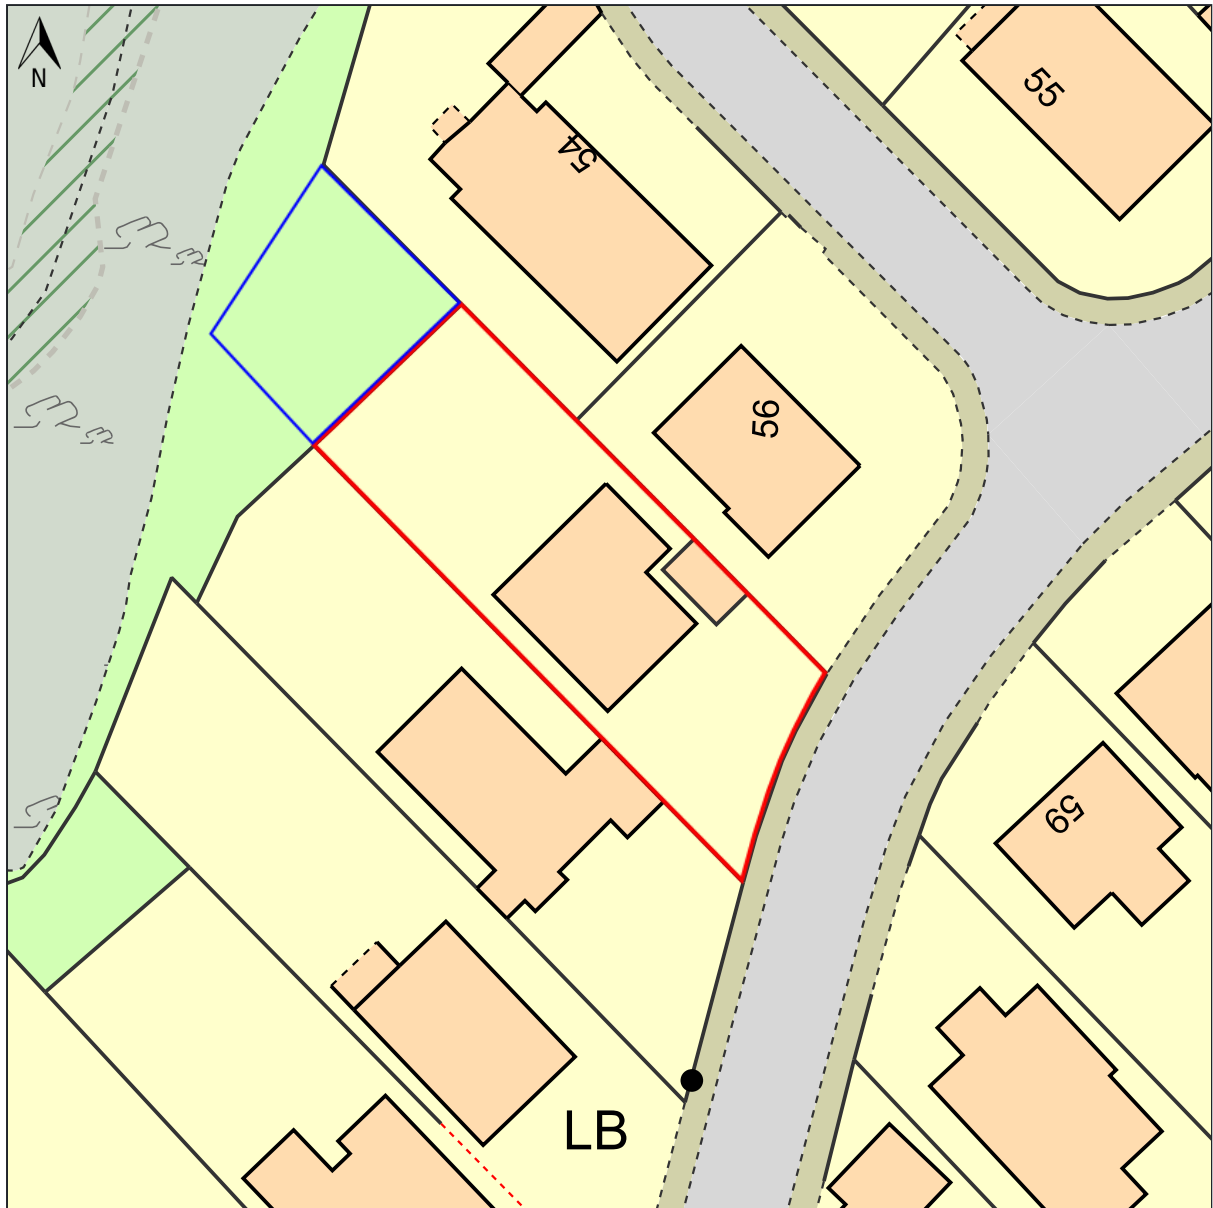

58, HILLSIDE ROAD, PORTISHEAD, NORTH SOMERSET, BS20 8JR

UPRN: 24052611

HMLR Title No: ST367704

© Crown copyright and database rights, 2023. Ordnance Survey 0100031673 Created using Plans by Emapsite

0m 5m 10m 15m 20m 25m 30m 35m 40m

- Site boundary
- Land owned by applicant

Scale: 1:500

Paper Size: A4

Notes:

Drawing number: 006a