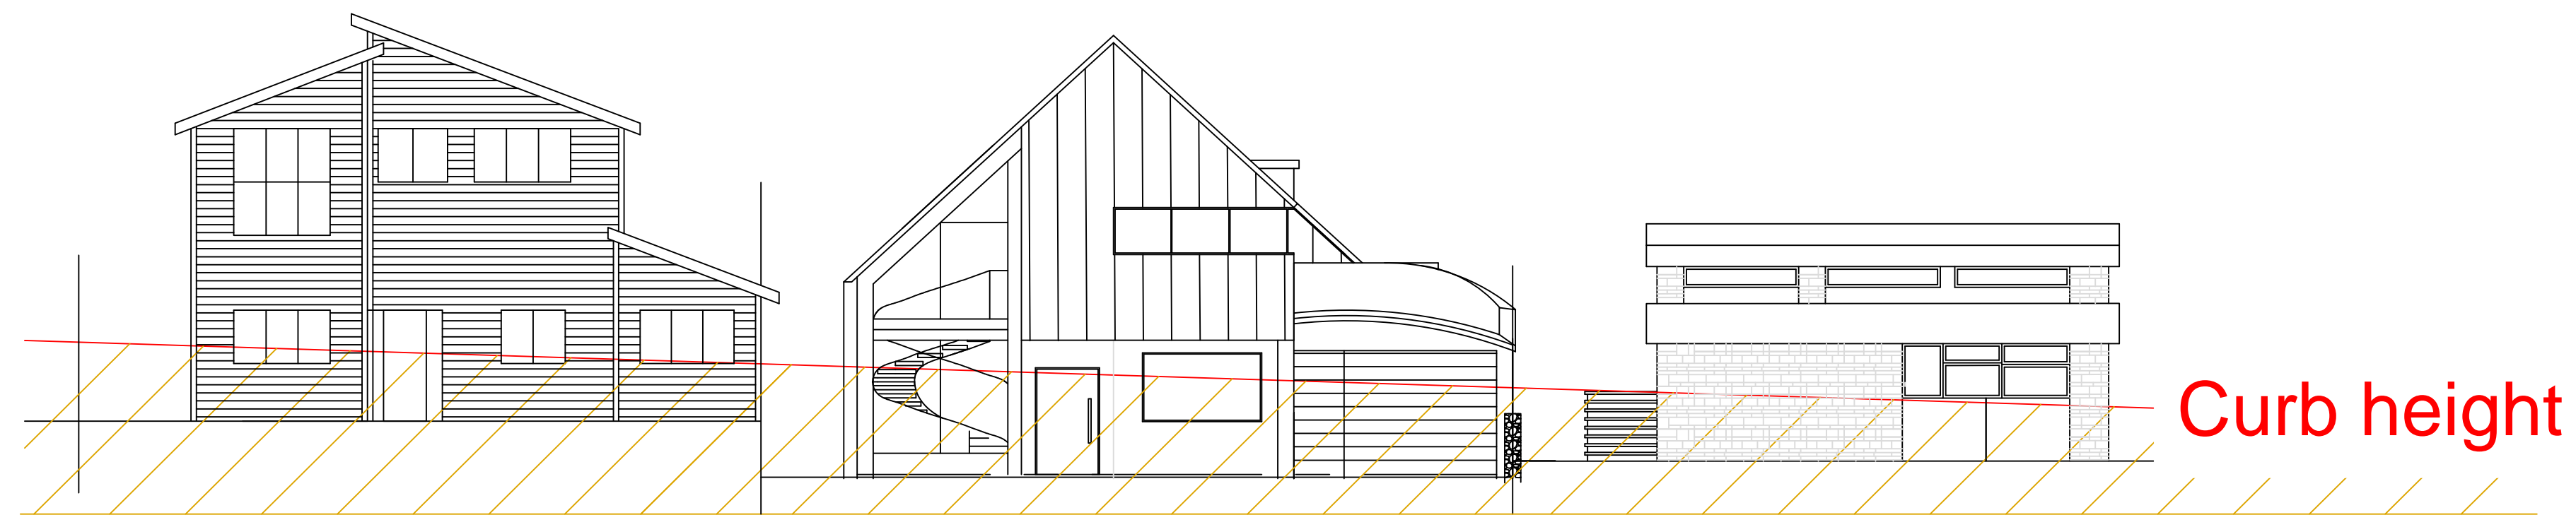

Existing street scene

Proposed street scene

Scale 1:100

General Notes

Dimensions in millimeters

	Drawn	JC
No.	Revision/Issue	Date

John Cook
Cook & Burr Ltd.
 58 Hillside Road
 Portishead, BS20 8JR
 Tel: 07790 889250 Email: john.cook330@gmail.com

Client: Jill Fitzgerald
 Site: 58 Hillside Road
 Portishead, BS20 8JR
 Project: Loft conversion
 Side extension and modifications
Existing / Proposed street

JF/JC/23	Sheet
Date 07/09/2023	005
Scale 1:100 @ Arch D (36"x24")	